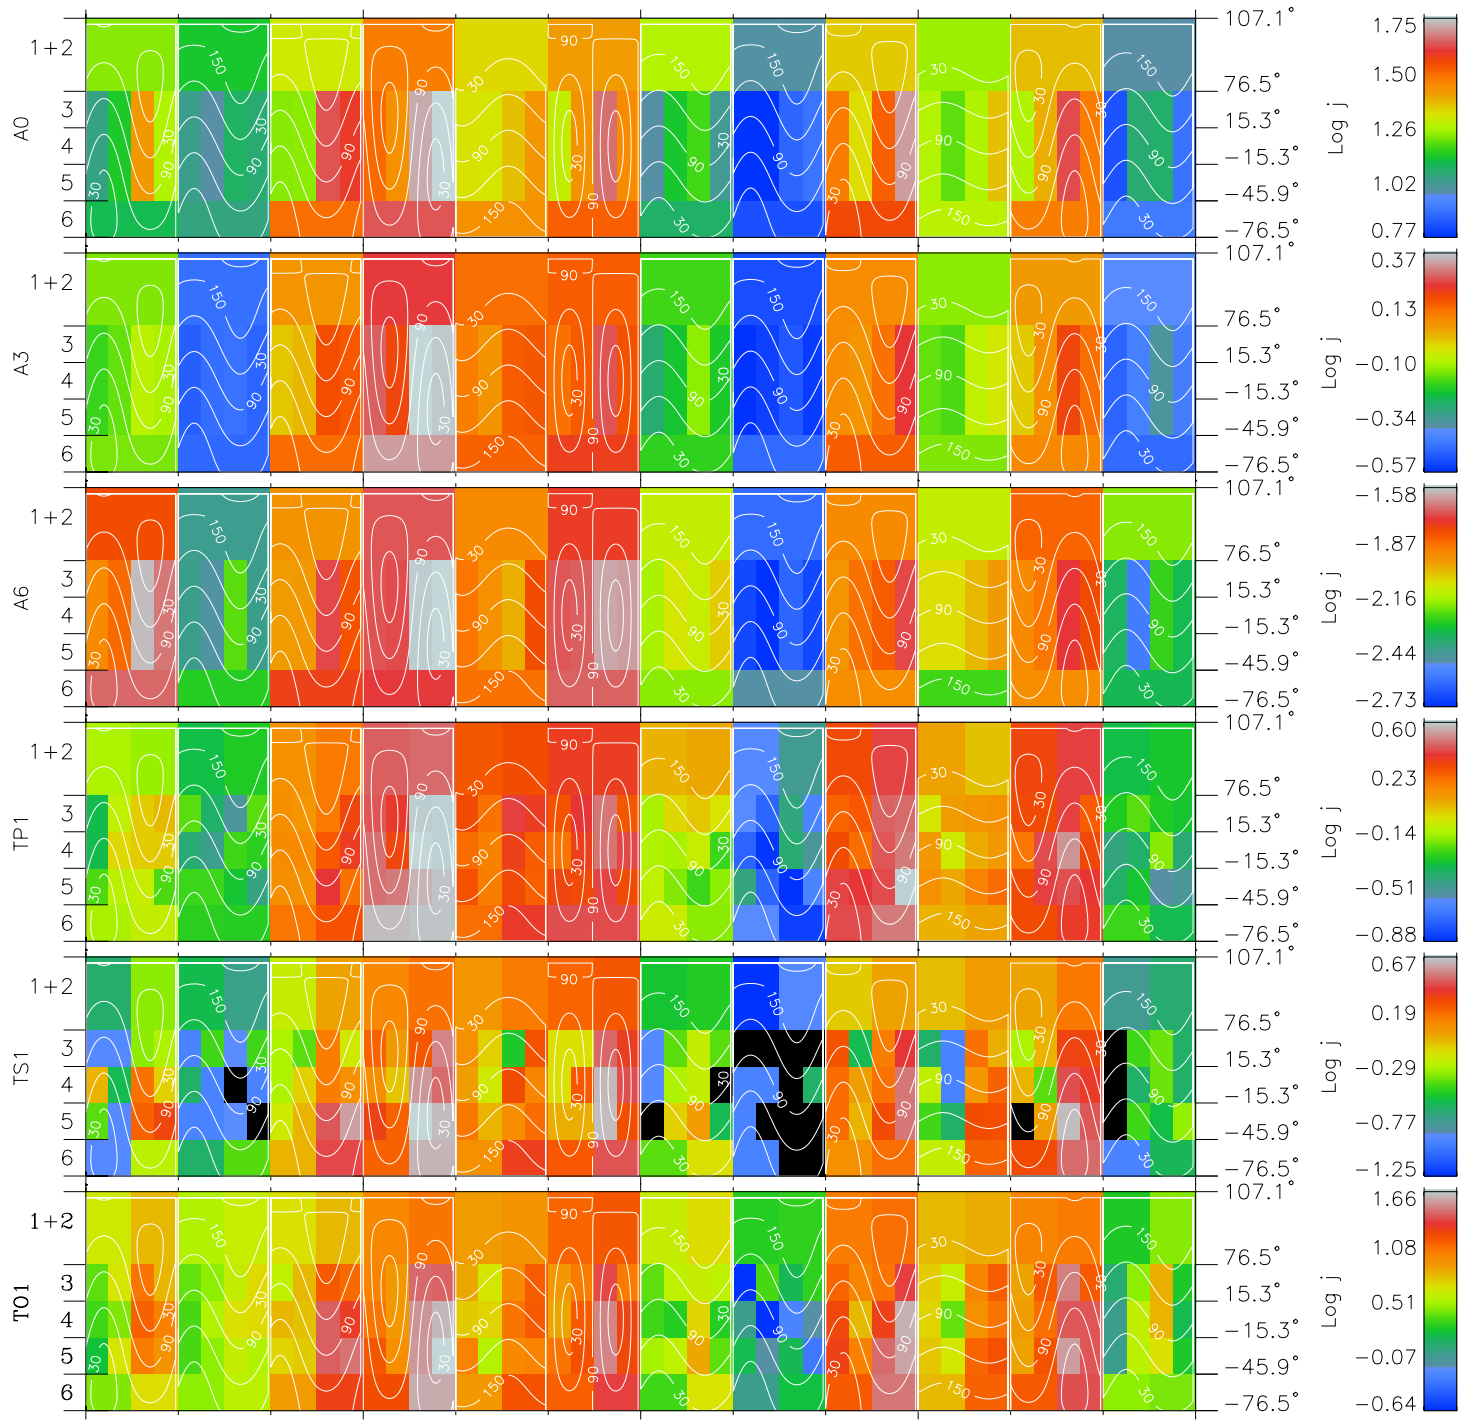

# Galileo EPD Real Time All-Sky Anisotropies 98235

Software Version: RTSKY\_FLUX V 1.20  
 Data Production: 06-03-00  
 Plot Production: Sun Sep 16 12:01:03 2001  
 Color File: wondr3  
 Geofactor File: 1.1

00:00:00 1998-235	235-06	235-12	235-18	00:00:00 1998-236	X JSE(R <sub>j</sub> )
+	+	+	+	+	
-124.13	-124.16	-124.19	-124.21	-124.21	Y JSE(R <sub>j</sub> )
5.99	5.62	5.26	4.89	4.52	Z JSE(R <sub>j</sub> )
4.41	4.43	4.44	4.46	4.47	

- ◇ = Jupiter look direction
- = Corotation look direction