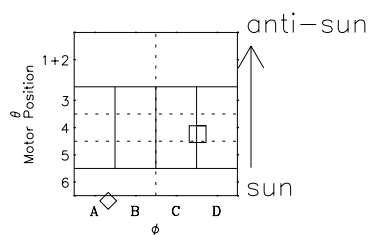

Galileo EPD Real-Time Omni 98235

Software Version: RTLINE_OMNI V 1.20
Data Production: 06-03-00
Plot Production: Sun Sep 16 12:02:39 2001

- ◇ = Jupiter look direction
- = Corotation look direction