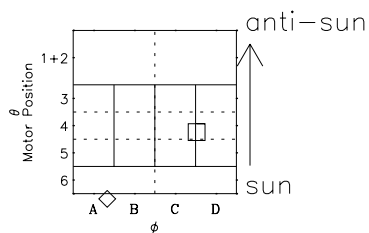

# Galileo EPD Real-Time Omni 98235

Software Version: RTLINE\_OMNI V 1.20  
Data Production: 06-03-00  
Plot Production: Sun Sep 16 12:02:38 2001

◇ = Jupiter look direction  
□ = Corotation look direction