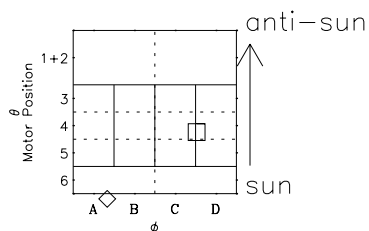

# Galileo EPD Real-Time Omni 98235

Software Version: RTLINE\_OMNI V 1.20  
Data Production: 06-03-00  
Plot Production: Sun Sep 16 12:02:38 2001

- ◇ = Jupiter look direction
- = Corotation look direction