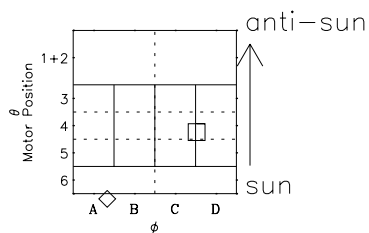

# Galileo EPD Real-Time Omni 98235

Software Version: RTLINE\_OMNI V 1.20  
Data Production: 06-03-00  
Plot Production: Sun Sep 16 12:02:37 2001

◇ = Jupiter look direction  
□ = Corotation look direction