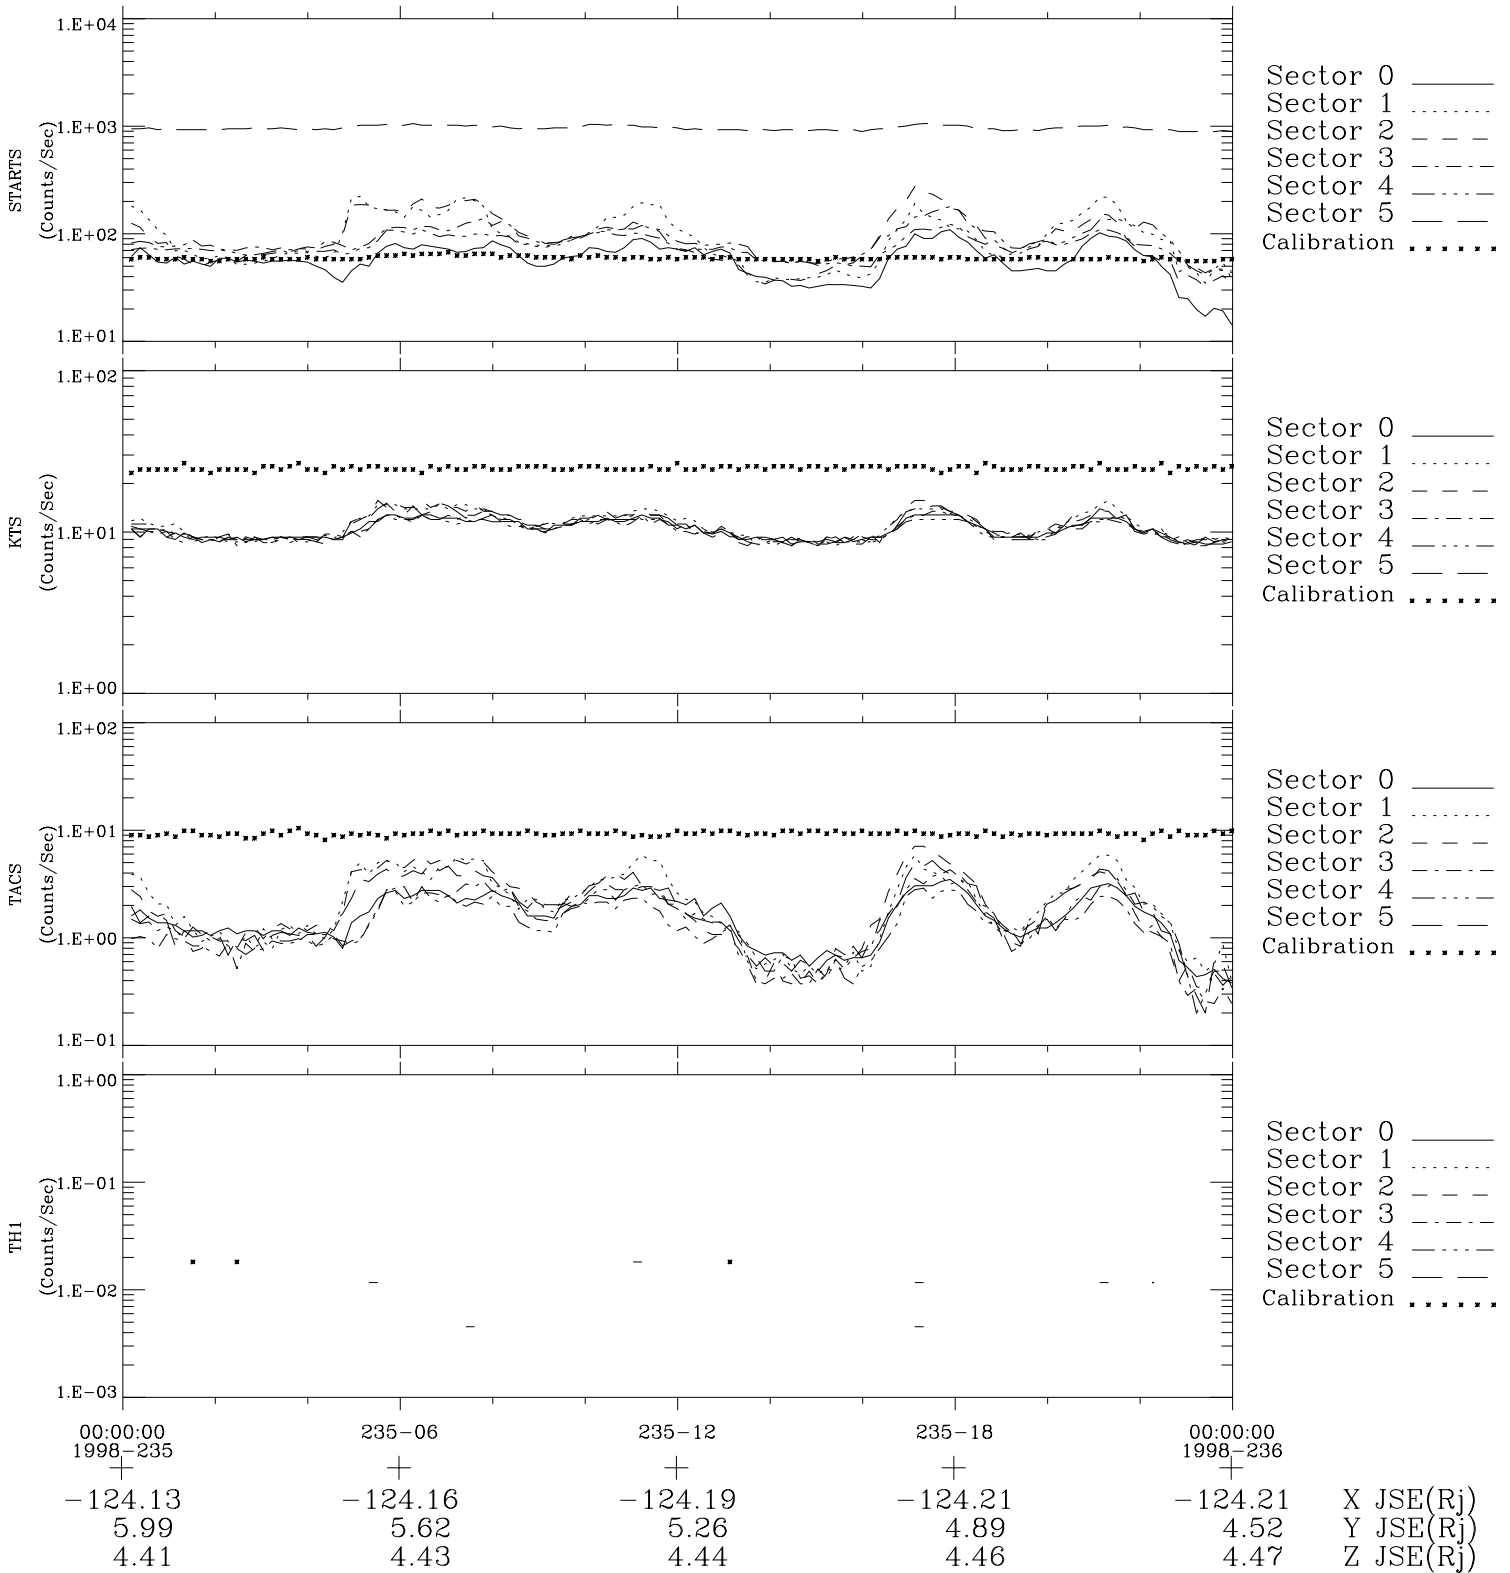

# Galileo EPD Real-Time Six-Sector 98235

Software Version: RTLINE\_R6 V 1.20  
Data Production: 06-03-00  
Plot Production: Sun Sep 16 12:02:46 2001

◇ = Jupiter look direction  
□ = Corotation look direction