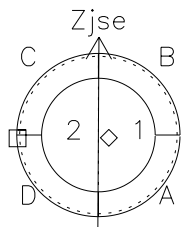

# Galileo EPD Real-Time Six-Sector 98235

Software Version: RTLINE\_R6 V 1.20  
Data Production: 06-03-00  
Plot Production: Sun Sep 16 12:02:46 2001

◇ = Jupiter look direction  
□ = Corotation look direction