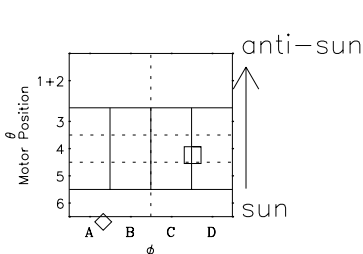

# Galileo EPD Real-Time Six-Sector 98235

Software Version: RTLINE\_R6 V 1.20  
Data Production: 06-03-00  
Plot Production: Sun Sep 16 12:02:46 2001

◇ = Jupiter look direction  
□ = Corotation look direction