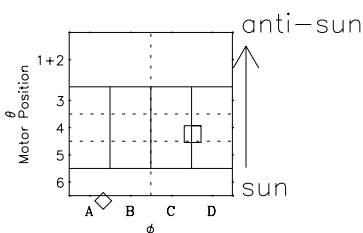

Galileo EPD Real-Time Six-Sector 98235

Software Version: RTLINE_R6 V 1.20
Data Production: 06-03-00
Plot Production: Sun Sep 16 12:02:45 2001

◇ = Jupiter look direction
□ = Corotation look direction