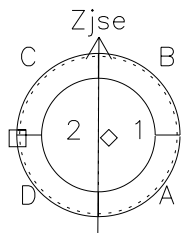

Galileo EPD Real-Time Six-Sector 98235

Software Version: RTLINE_R6 V 1.20
Data Production: 06-03-00
Plot Production: Sun Sep 16 12:02:45 2001

◇ = Jupiter look direction
□ = Corotation look direction