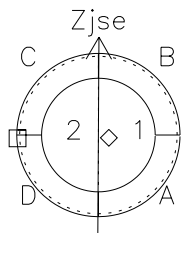

# Galileo EPD Real-Time Six-Sector 98235

Software Version: RTLINE\_R6 V 1.20  
Data Production: 06-03-00  
Plot Production: Sun Sep 16 12:02:44 2001

◇ = Jupiter look direction  
□ = Corotation look direction