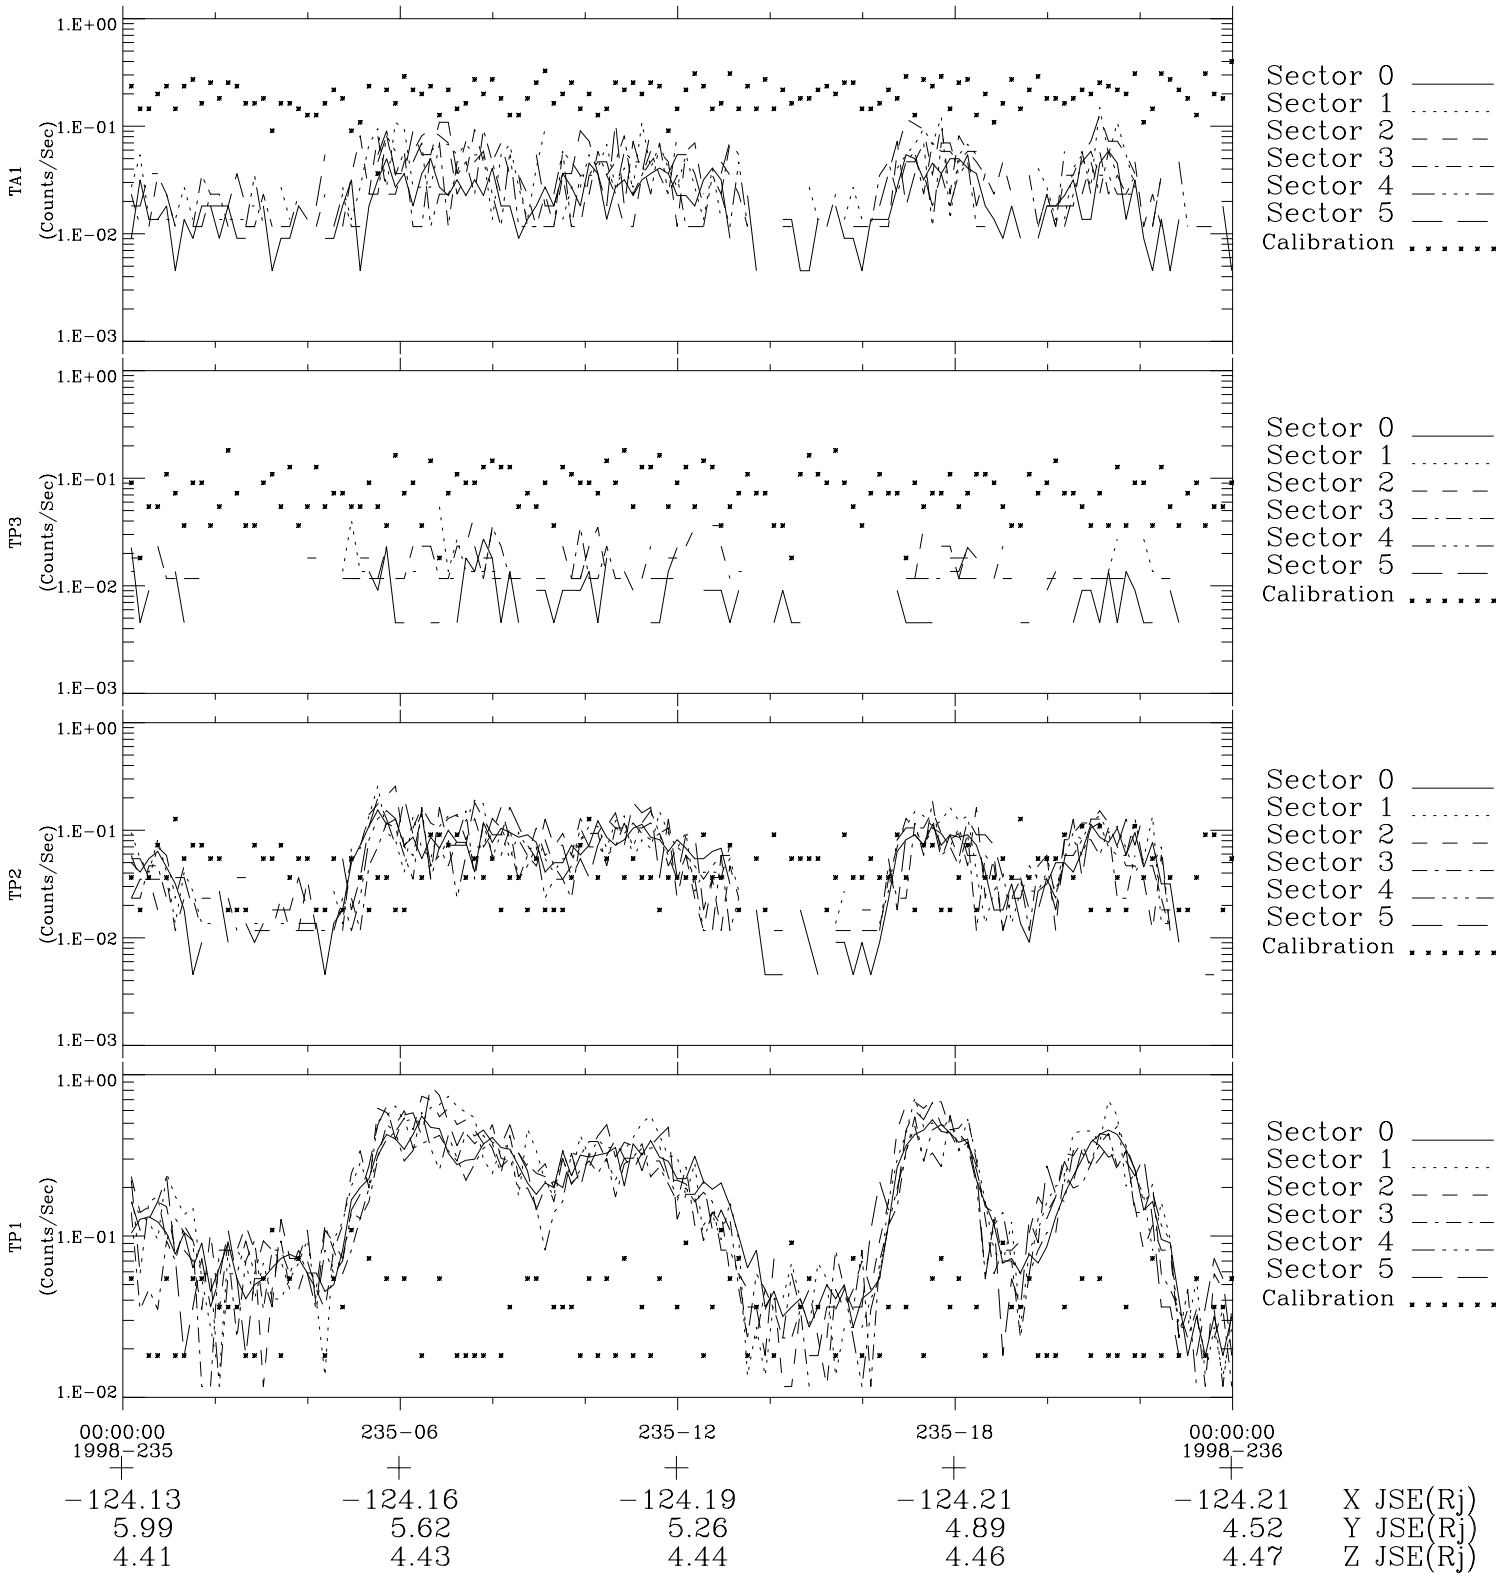

# Galileo EPD Real-Time Six-Sector 98235

Software Version: RTLINE\_R6 V 1.20  
Data Production: 06-03-00  
Plot Production: Sun Sep 16 12:02:44 2001

◇ = Jupiter look direction  
□ = Corotation look direction