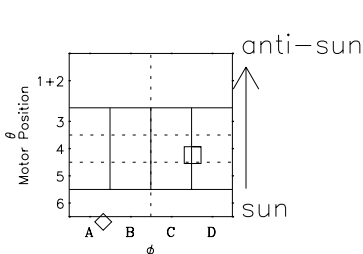

# Galileo EPD Real-Time Six-Sector 98235

Software Version: RTLINE\_R6 V 1.20  
Data Production: 06-03-00  
Plot Production: Sun Sep 16 12:02:44 2001

◇ = Jupiter look direction  
□ = Corotation look direction