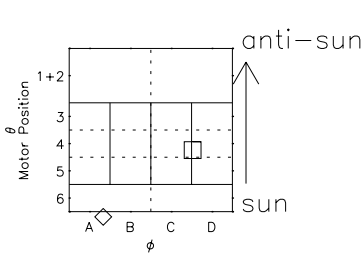

# Galileo EPD Real Elevation Anisotropies 98235

Software Version: RTELEV\_NORM V 1.20  
Data Production: 06-03-00  
Plot Production: Sun Sep 16 12:02:01 2001  
Color File: wondr3  
Geofactor File: 1.1

00:00:00 1998-235	235-06	235-12	235-18	00:00:00 1998-236	
+	+	+	+	+	X JSE(R <sub>j</sub> )
-124.13	-124.16	-124.19	-124.21	-124.21	Y JSE(R <sub>j</sub> )
5.99	5.62	5.26	4.89	4.52	Z JSE(R <sub>j</sub> )
4.41	4.43	4.44	4.46	4.47	

- ◇ = Jupiter look direction
- = Corotation look direction