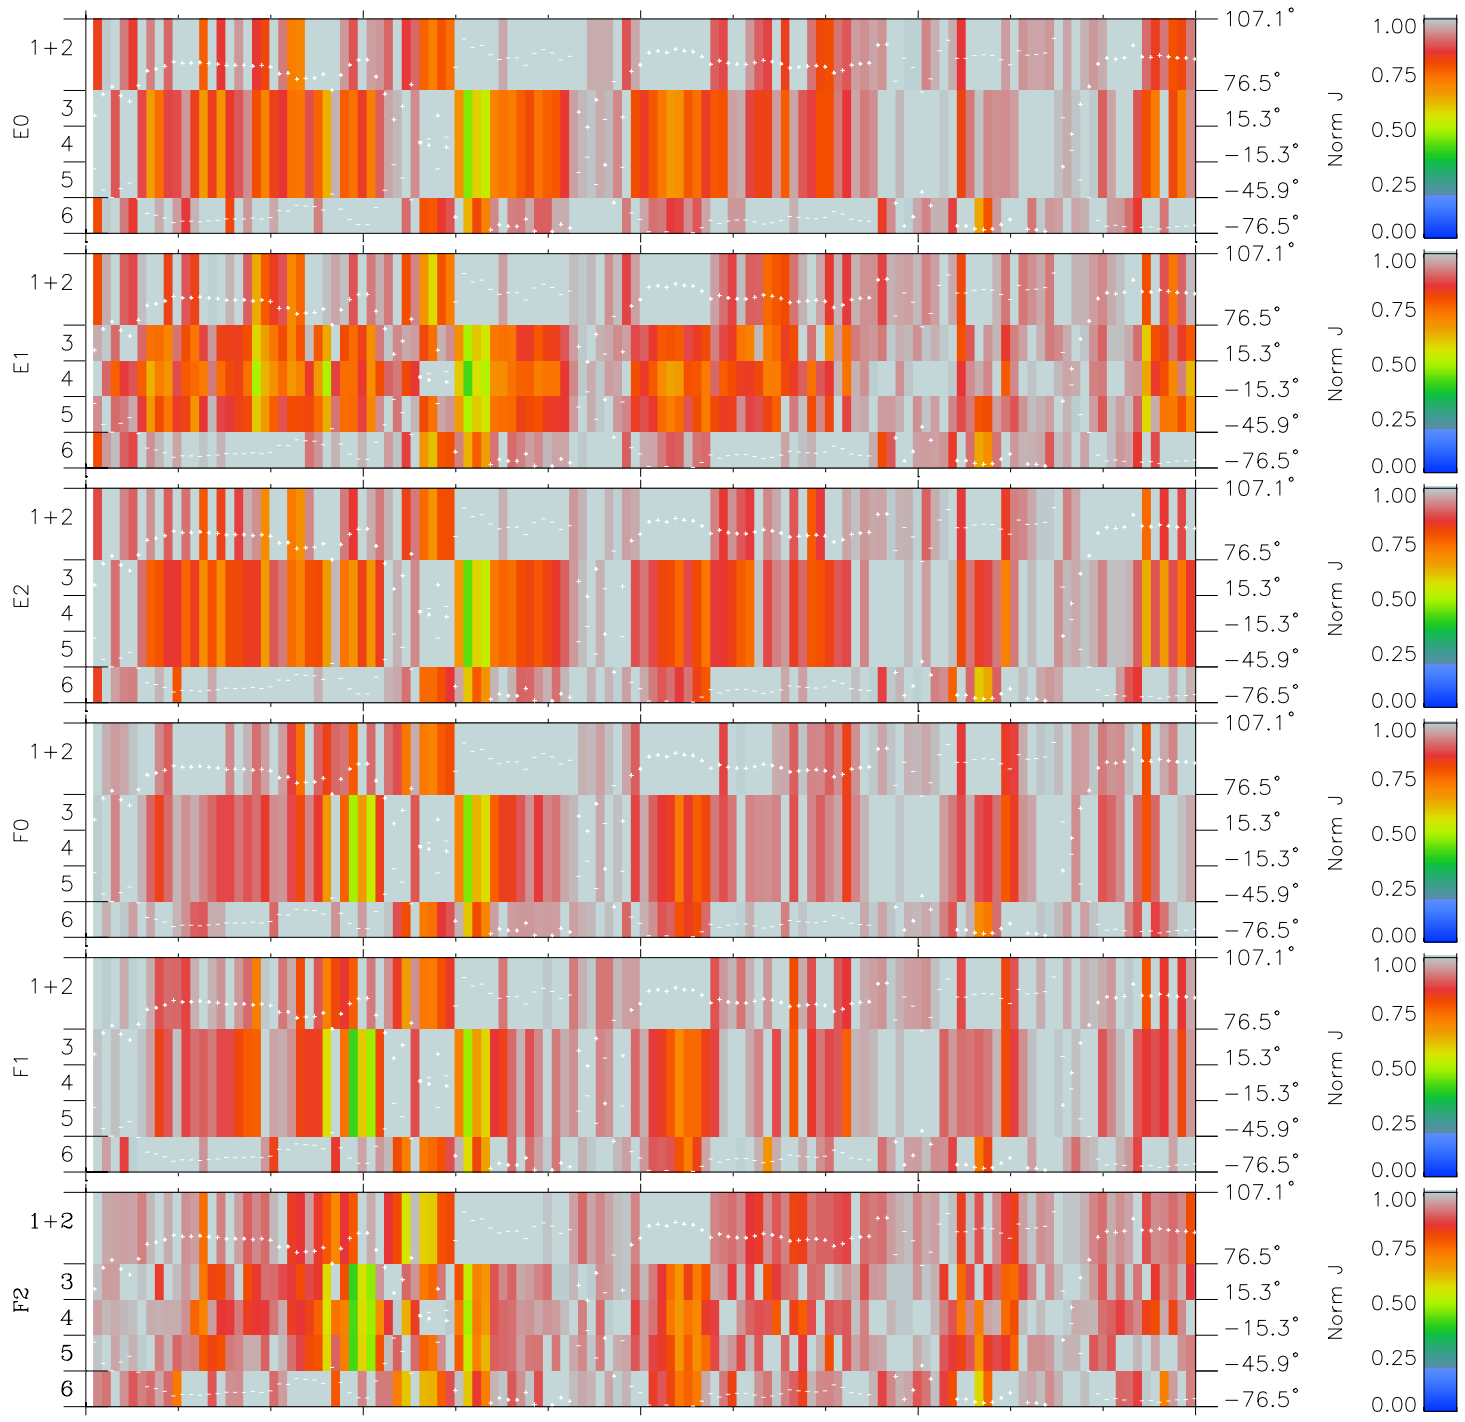

# Galileo EPD Real Elevation Anisotropies 98235

Software Version: RTELEV\_NORM V 1.20  
Data Production: 06-03-00  
Plot Production: Sun Sep 16 12:02:01 2001  
Color File: wondr3  
Geofactor File: 1.1

00:00:00 1998-235	235-06	235-12	235-18	00:00:00 1998-236	
+	+	+	+	+	X JSE(R <sub>j</sub> )
-124.13	-124.16	-124.19	-124.21	-124.21	Y JSE(R <sub>j</sub> )
5.99	5.62	5.26	4.89	4.52	Z JSE(R <sub>j</sub> )
4.41	4.43	4.44	4.46	4.47	

- ◇ = Jupiter look direction
- = Corotation look direction