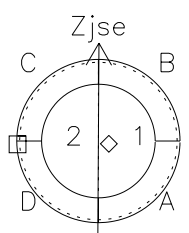

# Galileo EPD Real Elevation Anisotropies 98235

Software Version: RTELEV\_NORM V 1.20  
Data Production: 06-03-00  
Plot Production: Sun Sep 16 12:02:01 2001  
Color File: wondr3  
Geofactor File: 1.1

00:00:00 1998-235	235-06	235-12	235-18	00:00:00 1998-236	
+	+	+	+	+	X JSE(R <sub>j</sub> )
-124.13	-124.16	-124.19	-124.21	-124.21	Y JSE(R <sub>j</sub> )
5.99	5.62	5.26	4.89	4.52	Z JSE(R <sub>j</sub> )
4.41	4.43	4.44	4.46	4.47	

- ◇ = Jupiter look direction
- = Corotation look direction