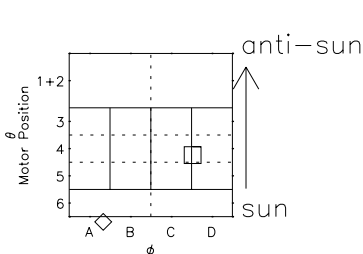

Galileo EPD Real Elevation Anisotropies 98235

Software Version: RTELEV_MEAN V 1.20
 Data Production: 06-03-00
 Plot Production: Sun Sep 16 12:01:37 2001
 Color File: wondr3
 Geofactor File: 1.1

- ◇ = Jupiter look direction
- = Corotation look direction