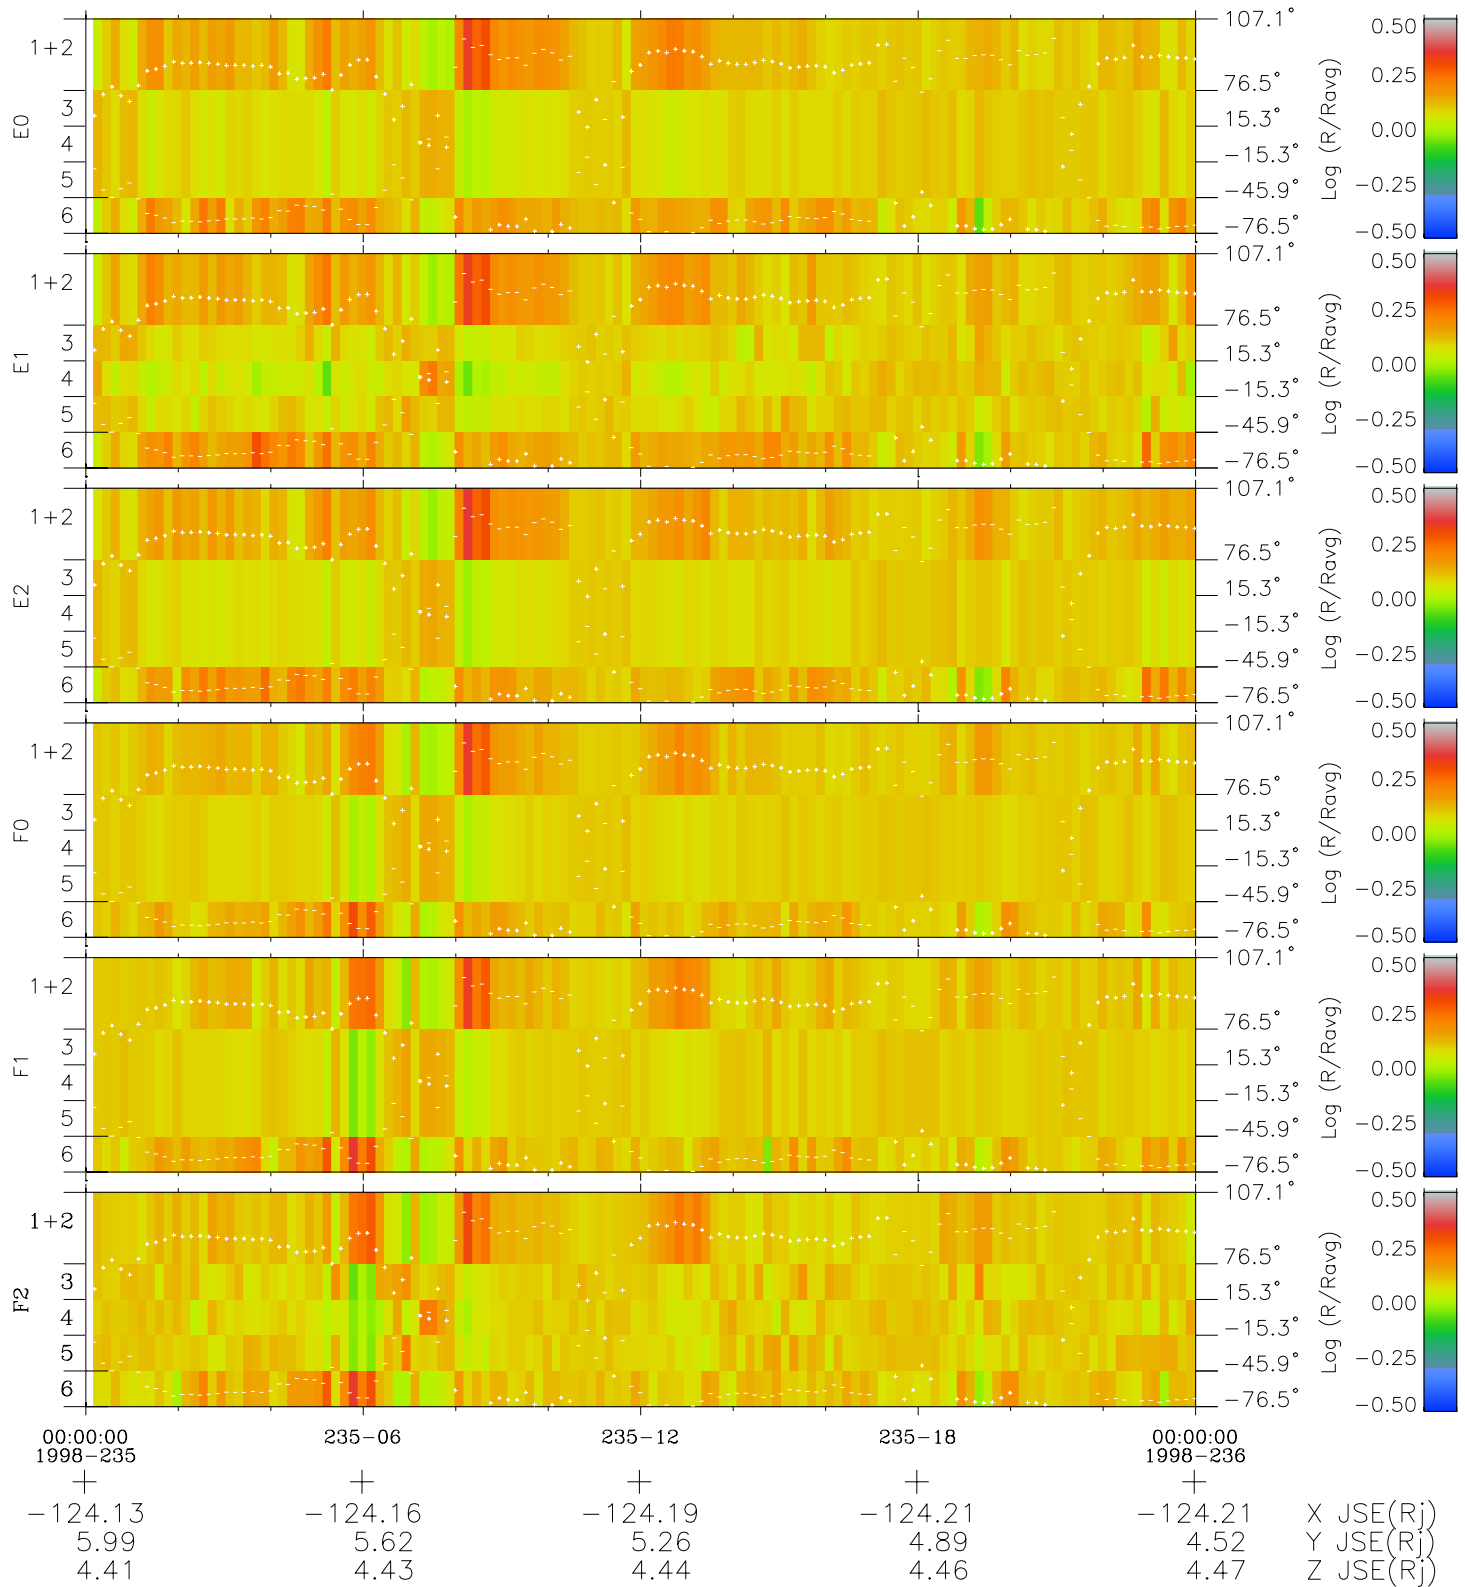

Galileo EPD Real Elevation Anisotropies 98235

Software Version: RTELEV_MEAN V 1.20
 Data Production: 06-03-00
 Plot Production: Sun Sep 16 12:01:37 2001
 Color File: wondr3
 Geofactor File: 1.1

- ◇ = Jupiter look direction
- = Corotation look direction