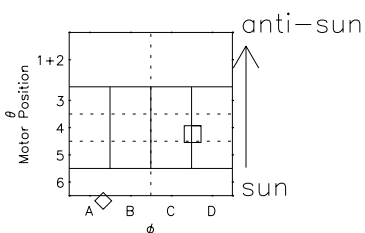

Galileo EPD Real Elevation Anisotropies 98235

Software Version: RTELEV_NORM V 1.20
Data Production: 06-03-00
Plot Production: Sun Sep 16 12:01:55 2001
Color File: wondr3
Geofactor File: 1.1

00:00:00 1998-235	235-06	235-12	235-18	00:00:00 1998-236	
+	+	+	+	+	X JSE(R _j)
-124.13	-124.16	-124.19	-124.21	-124.21	Y JSE(R _j)
5.99	5.62	5.26	4.89	4.52	Z JSE(R _j)
4.41	4.43	4.44	4.46	4.47	

- ◇ = Jupiter look direction
- = Corotation look direction