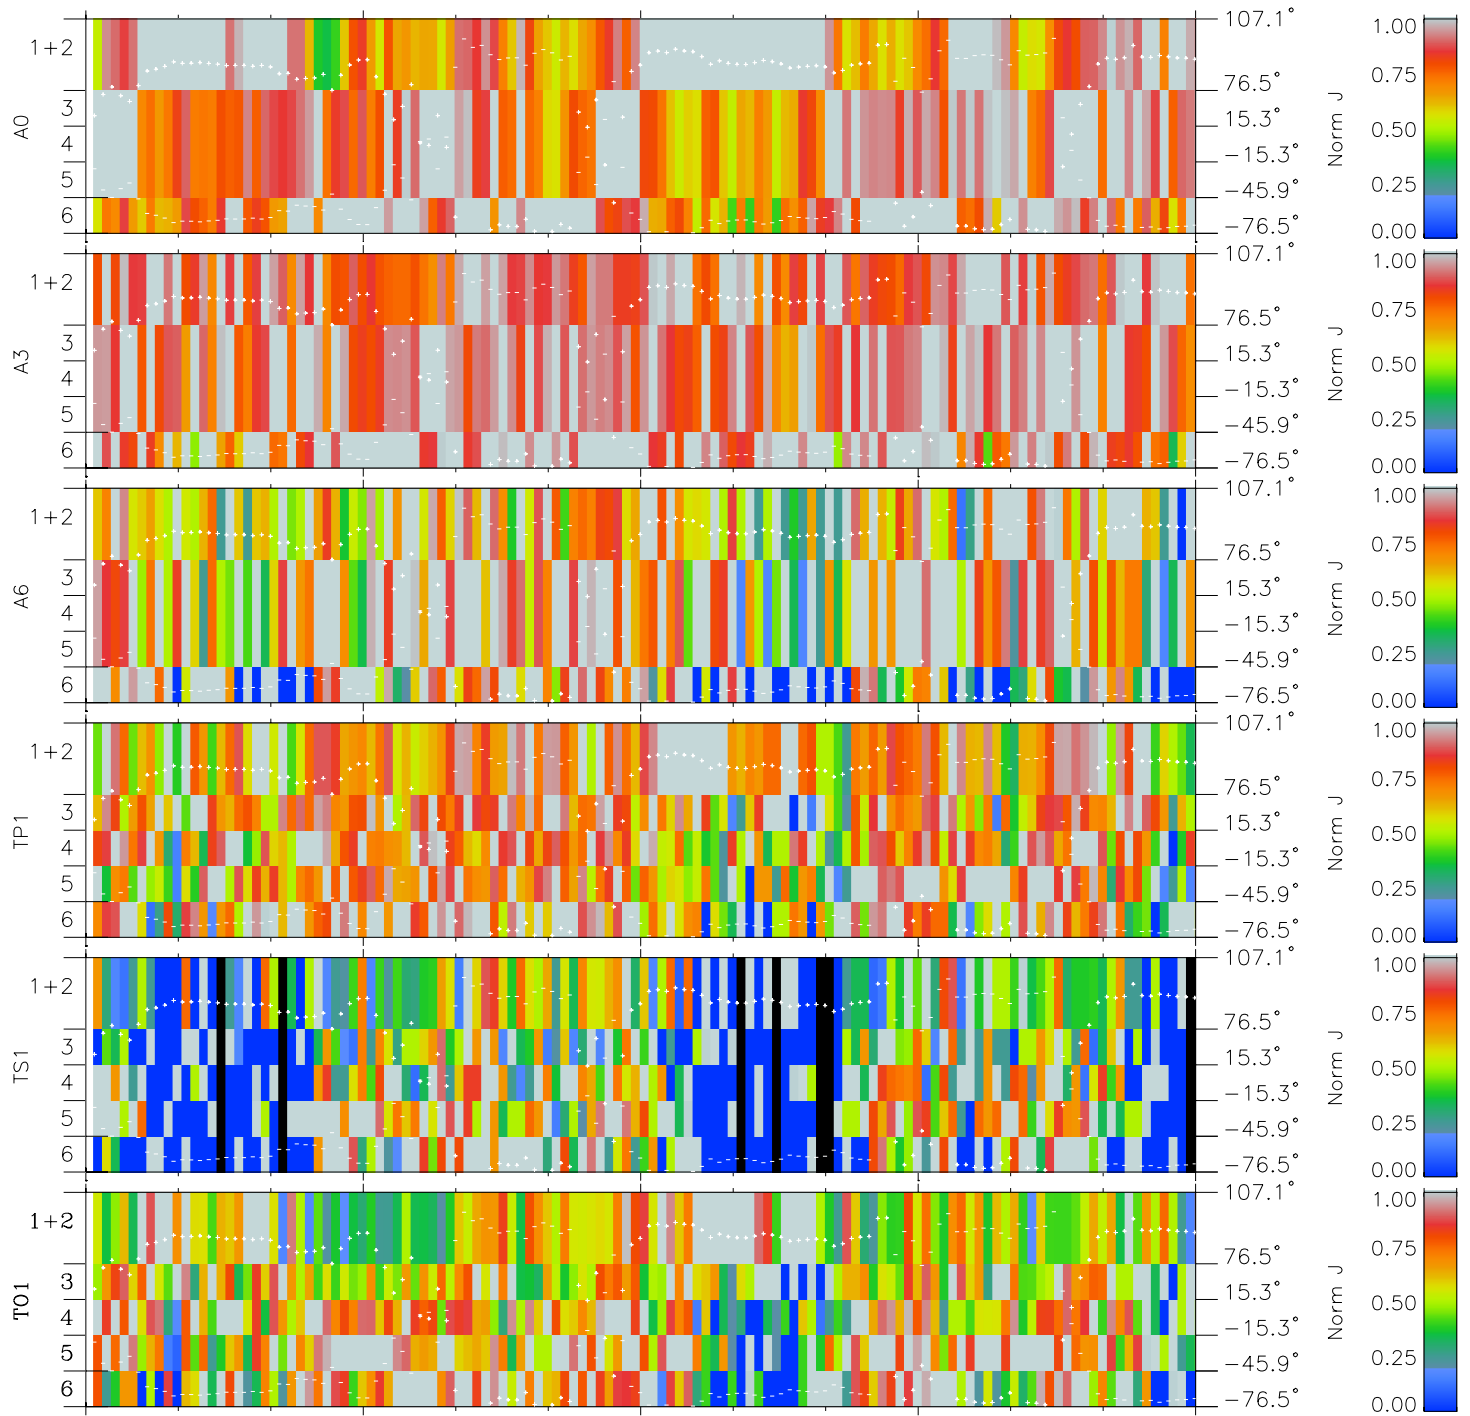

Galileo EPD Real Elevation Anisotropies 98235

Software Version: RTELEV_NORM V 1.20
Data Production: 06-03-00
Plot Production: Sun Sep 16 12:01:55 2001
Color File: wondr3
Geofactor File: 1.1

00:00:00 1998-235	235-06	235-12	235-18	00:00:00 1998-236	
+	+	+	+	+	X JSE(R _j)
-124.13	-124.16	-124.19	-124.21	-124.21	Y JSE(R _j)
5.99	5.62	5.26	4.89	4.52	Z JSE(R _j)
4.41	4.43	4.44	4.46	4.47	

- ◇ = Jupiter look direction
- = Corotation look direction