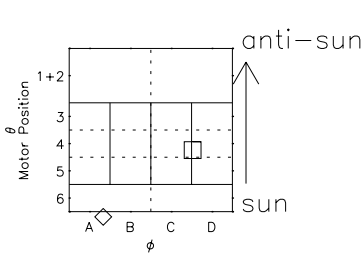

Galileo EPD Real Elevation Anisotropies 98235

Software Version: RTELEV_MEAN V 1.20
 Data Production: 06-03-00
 Plot Production: Sun Sep 16 12:01:32 2001
 Color File: wondr3
 Geofactor File: 1.1

00:00:00 1998-235	235-06	235-12	235-18	00:00:00 1998-236	
+	+	+	+	+	
-124.13	-124.16	-124.19	-124.21	-124.21	X JSE(R _j)
5.99	5.62	5.26	4.89	4.52	Y JSE(R _j)
4.41	4.43	4.44	4.46	4.47	Z JSE(R _j)

- ◇ = Jupiter look direction
- = Corotation look direction