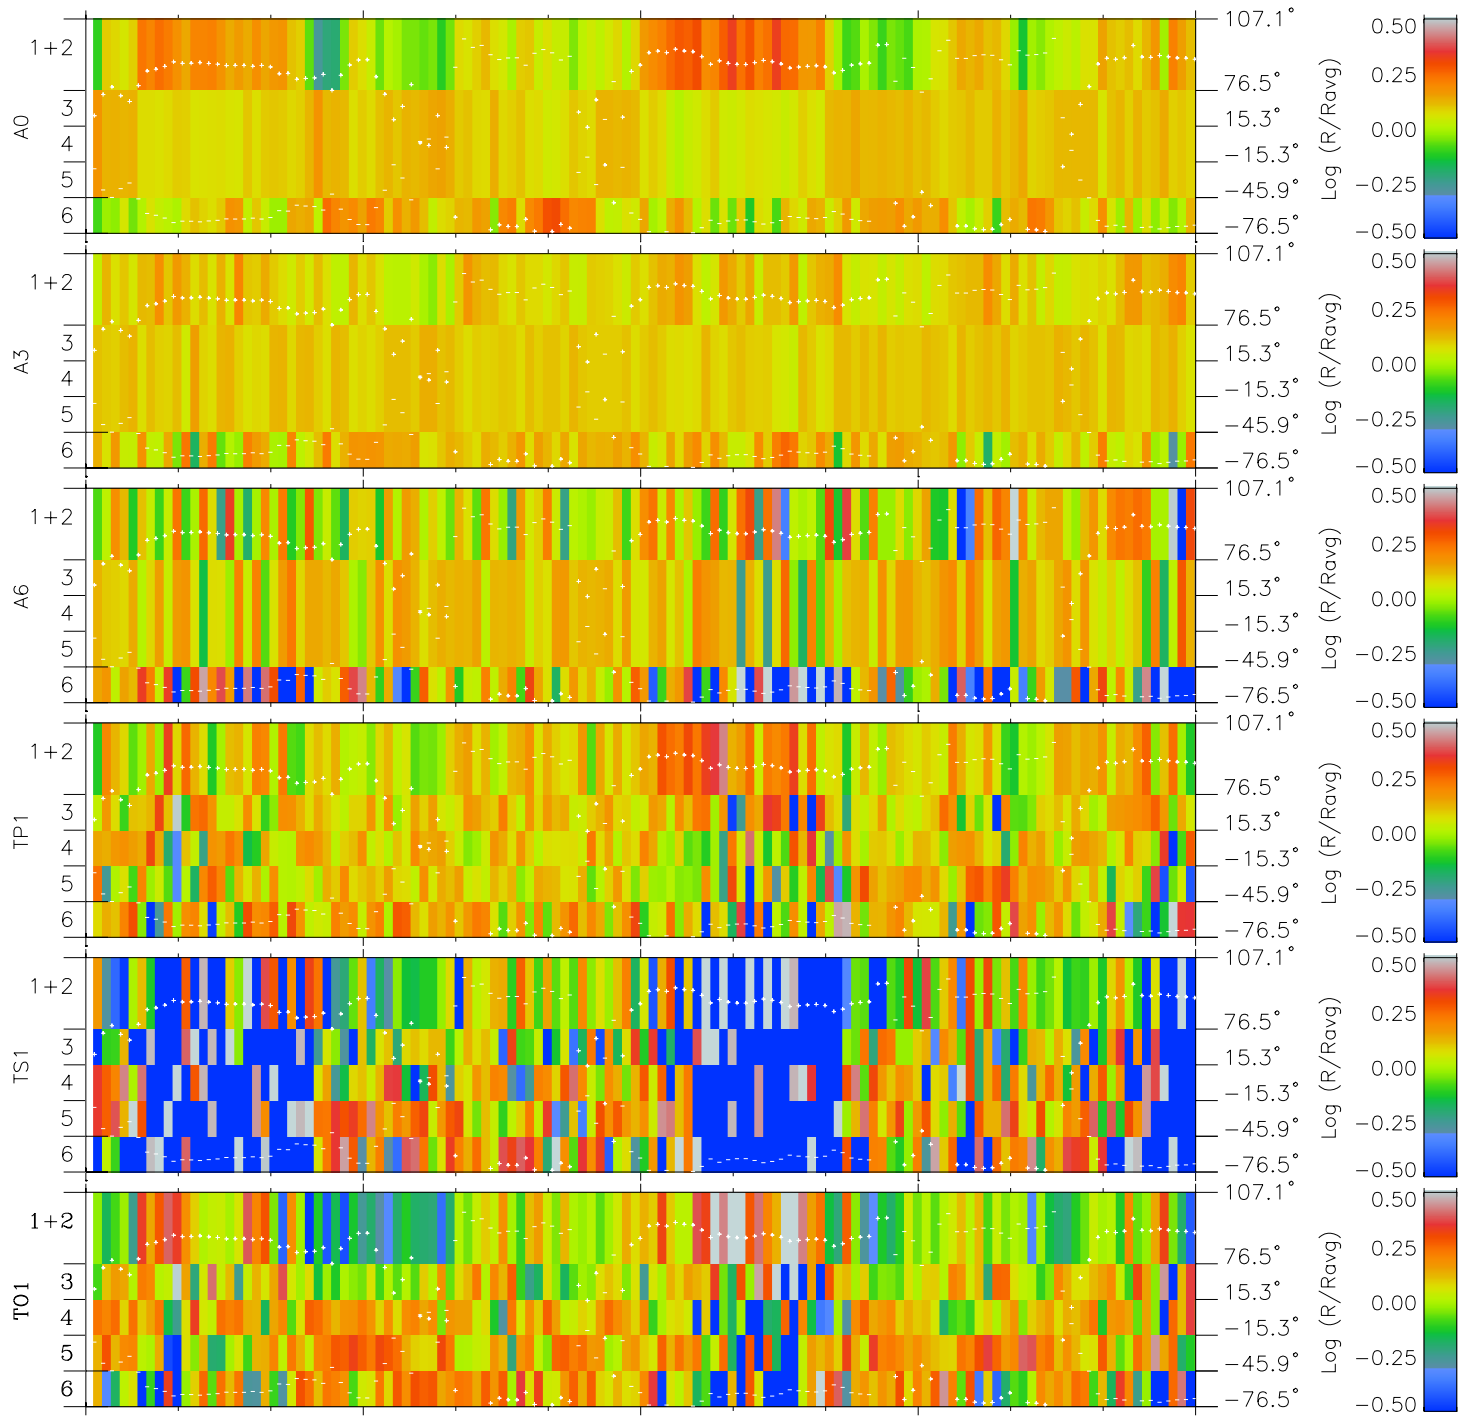

Galileo EPD Real Elevation Anisotropies 98235

Software Version: RTELEV_MEAN V 1.20
 Data Production: 06-03-00
 Plot Production: Sun Sep 16 12:01:32 2001
 Color File: wondr3
 Geofactor File: 1.1

00:00:00 1998-235	235-06	235-12	235-18	00:00:00 1998-236	
+	+	+	+	+	
-124.13	-124.16	-124.19	-124.21	-124.21	X JSE(R _j)
5.99	5.62	5.26	4.89	4.52	Y JSE(R _j)
4.41	4.43	4.44	4.46	4.47	Z JSE(R _j)

- ◇ = Jupiter look direction
- = Corotation look direction