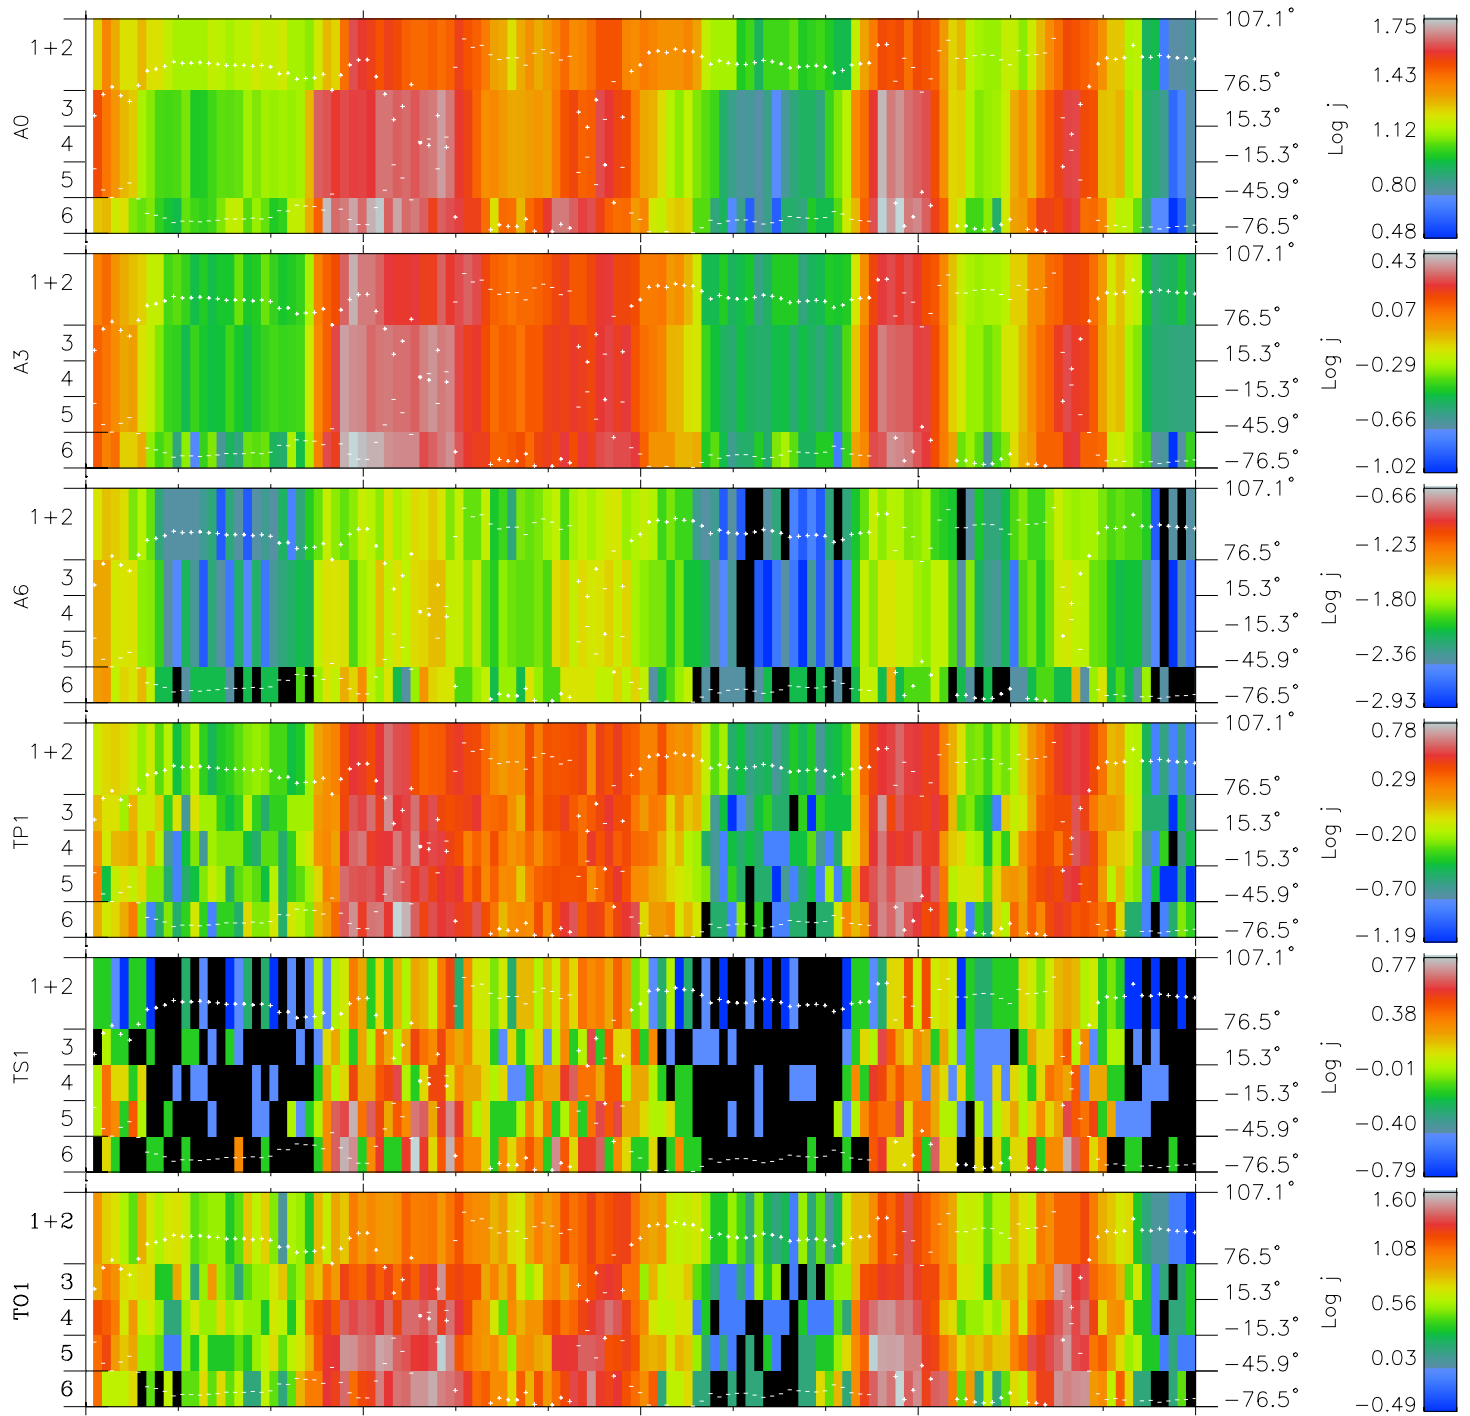

Galileo EPD Real Elevation Anisotropies 98235

Software Version: RTELEV_FLUX V 1.20
Data Production: 06-03-00
Plot Production: Sun Sep 16 12:01:43 2001
Color File: wondr3
Geofactor File: 1.1

00:00:00 1998-235	235-06	235-12	235-18	00:00:00 1998-236	
+	+	+	+	+	X JSE(R _j)
-124.13	-124.16	-124.19	-124.21	-124.21	Y JSE(R _j)
5.99	5.62	5.26	4.89	4.52	Z JSE(R _j)
4.41	4.43	4.44	4.46	4.47	

- ◇ = Jupiter look direction
- = Corotation look direction