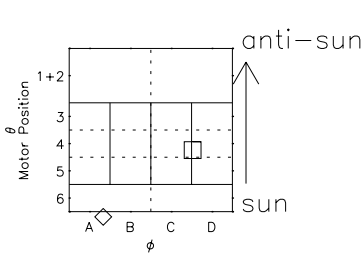

Galileo EPD Real Elevation Anisotropies 98235

Software Version: RTELEV_FLUX V 1.20
Data Production: 06-03-00
Plot Production: Sun Sep 16 12:01:43 2001
Color File: wondr3
Geofactor File: 1.1

00:00:00 1998-235	235-06	235-12	235-18	00:00:00 1998-236	
+	+	+	+	+	X JSE(R _j)
-124.13	-124.16	-124.19	-124.21	-124.21	Y JSE(R _j)
5.99	5.62	5.26	4.89	4.52	Z JSE(R _j)
4.41	4.43	4.44	4.46	4.47	

- ◇ = Jupiter look direction
- = Corotation look direction