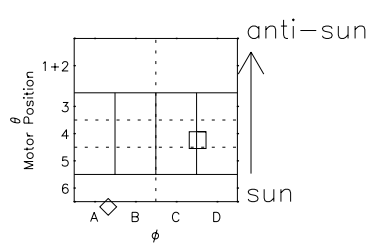

Galileo EPD Real Time Azimuth Anisotropies 98235

Software Version: RTAZIM_NORM V 1.20
Data Production: 06-03-00
Plot Production: Sun Sep 16 12:02:32 2001
Color File: wondr3
Geofactor File: 1.1

00:00:00 1998-235	235-06	235-12	235-18	00:00:00 1998-236	
+	+	+	+	+	X JSE(R _j)
-124.13	-124.16	-124.19	-124.21	-124.21	Y JSE(R _j)
5.99	5.62	5.26	4.89	4.52	Z JSE(R _j)
4.41	4.43	4.44	4.46	4.47	

- ◇ = Jupiter look direction
- = Corotation look direction