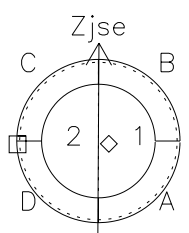

Galileo EPD Real Time Azimuth Anisotropies 98235

Software Version: RTAZIM_NORM V 1.20
Data Production: 06-03-00
Plot Production: Sun Sep 16 12:02:32 2001
Color File: wondr3
Geofactor File: 1.1

00:00:00 1998-235	235-06	235-12	235-18	00:00:00 1998-236	
+	+	+	+	+	X JSE(R _j)
-124.13	-124.16	-124.19	-124.21	-124.21	Y JSE(R _j)
5.99	5.62	5.26	4.89	4.52	Z JSE(R _j)
4.41	4.43	4.44	4.46	4.47	

- ◇ = Jupiter look direction
- = Corotation look direction