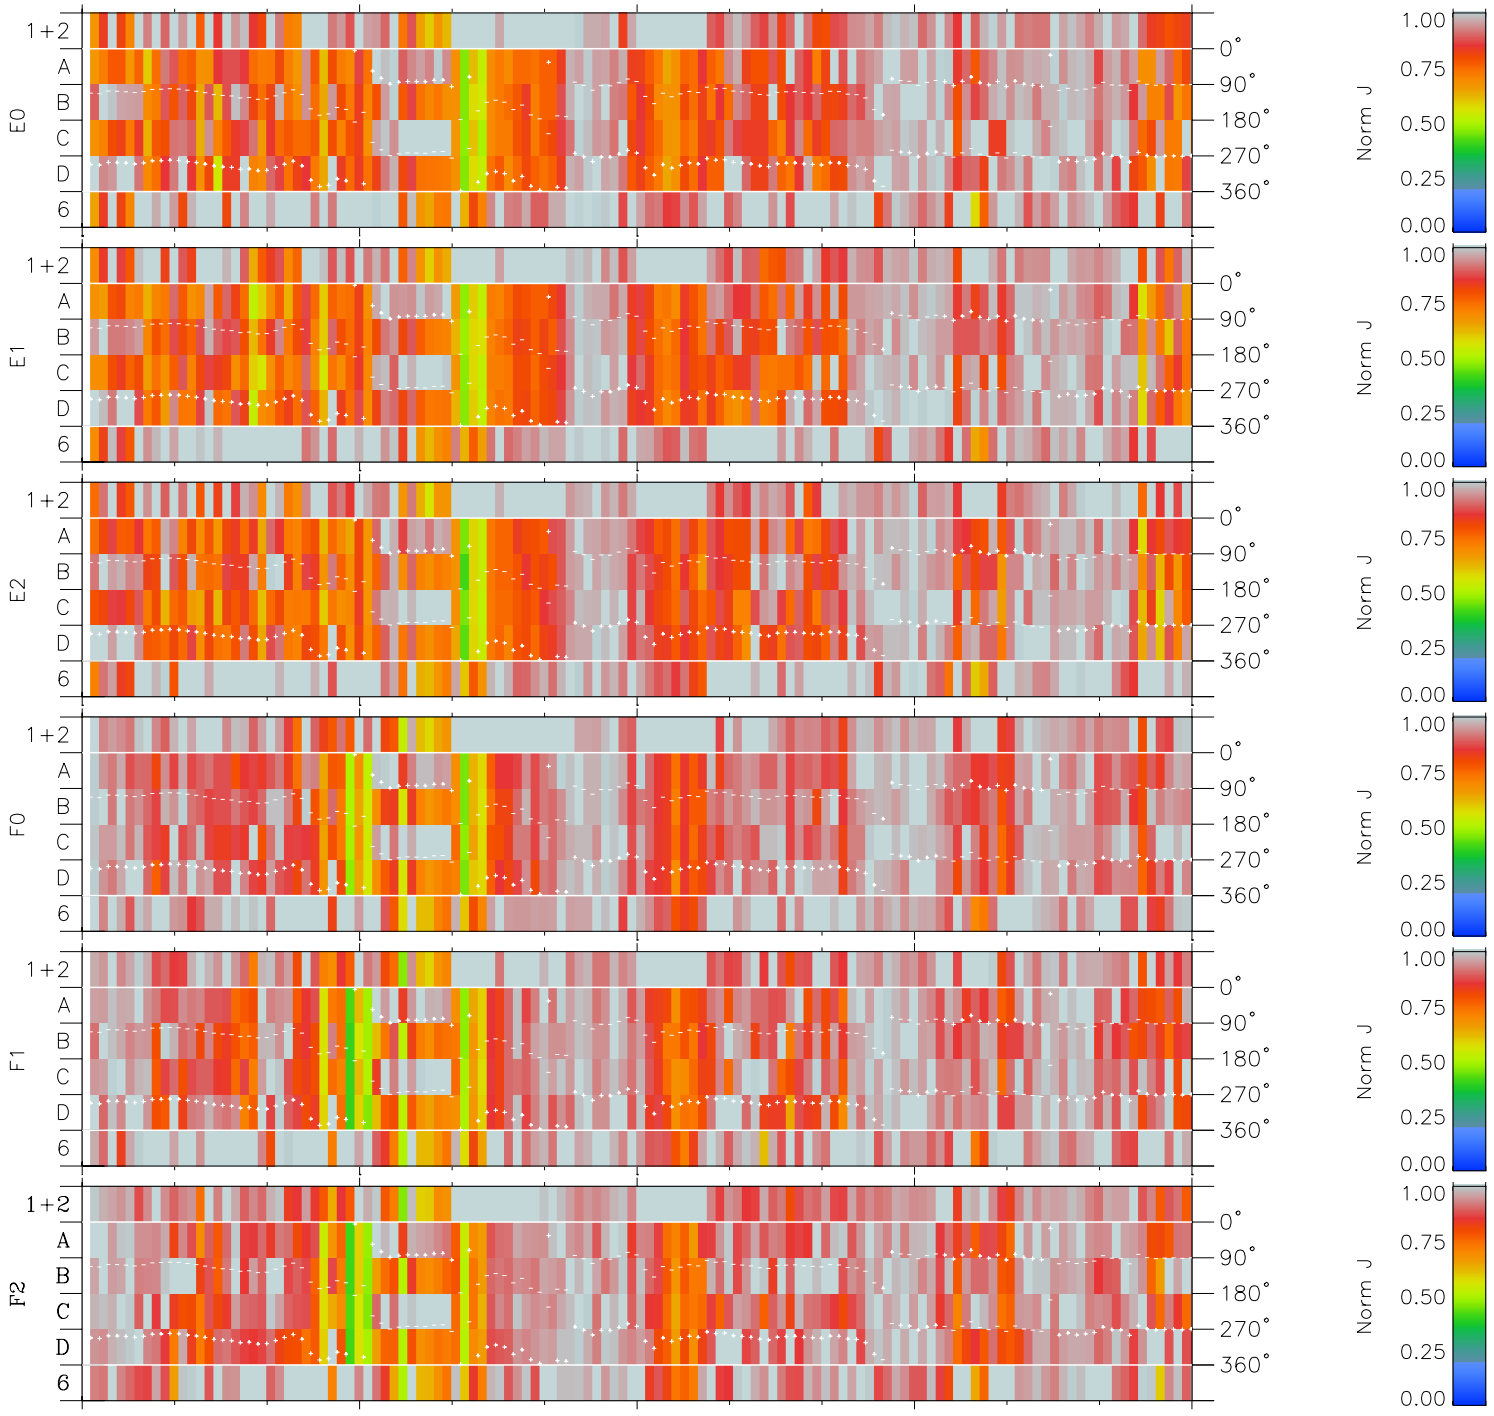

Galileo EPD Real Time Azimuth Anisotropies 98235

Software Version: RTAZIM_NORM V 1.20
Data Production: 06-03-00
Plot Production: Sun Sep 16 12:02:32 2001
Color File: wondr3
Geofactor File: 1.1

00:00:00 1998-235	235-06	235-12	235-18	00:00:00 1998-236	
+	+	+	+	+	X JSE(R _j)
-124.13	-124.16	-124.19	-124.21	-124.21	Y JSE(R _j)
5.99	5.62	5.26	4.89	4.52	Z JSE(R _j)
4.41	4.43	4.44	4.46	4.47	

- ◇ = Jupiter look direction
- = Corotation look direction