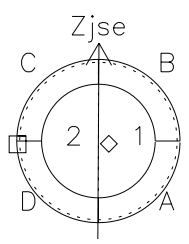

Galileo EPD Real Time Azimuth Anisotropies 98235

Software Version: RTAZIM_MEAN V 1.20
 Data Production: 06-03-00
 Plot Production: Sun Sep 16 12:02:11 2001
 Color File: wondr3
 Geofactor File: 1.1

◇ = Jupiter look direction
 □ = Corotation look direction