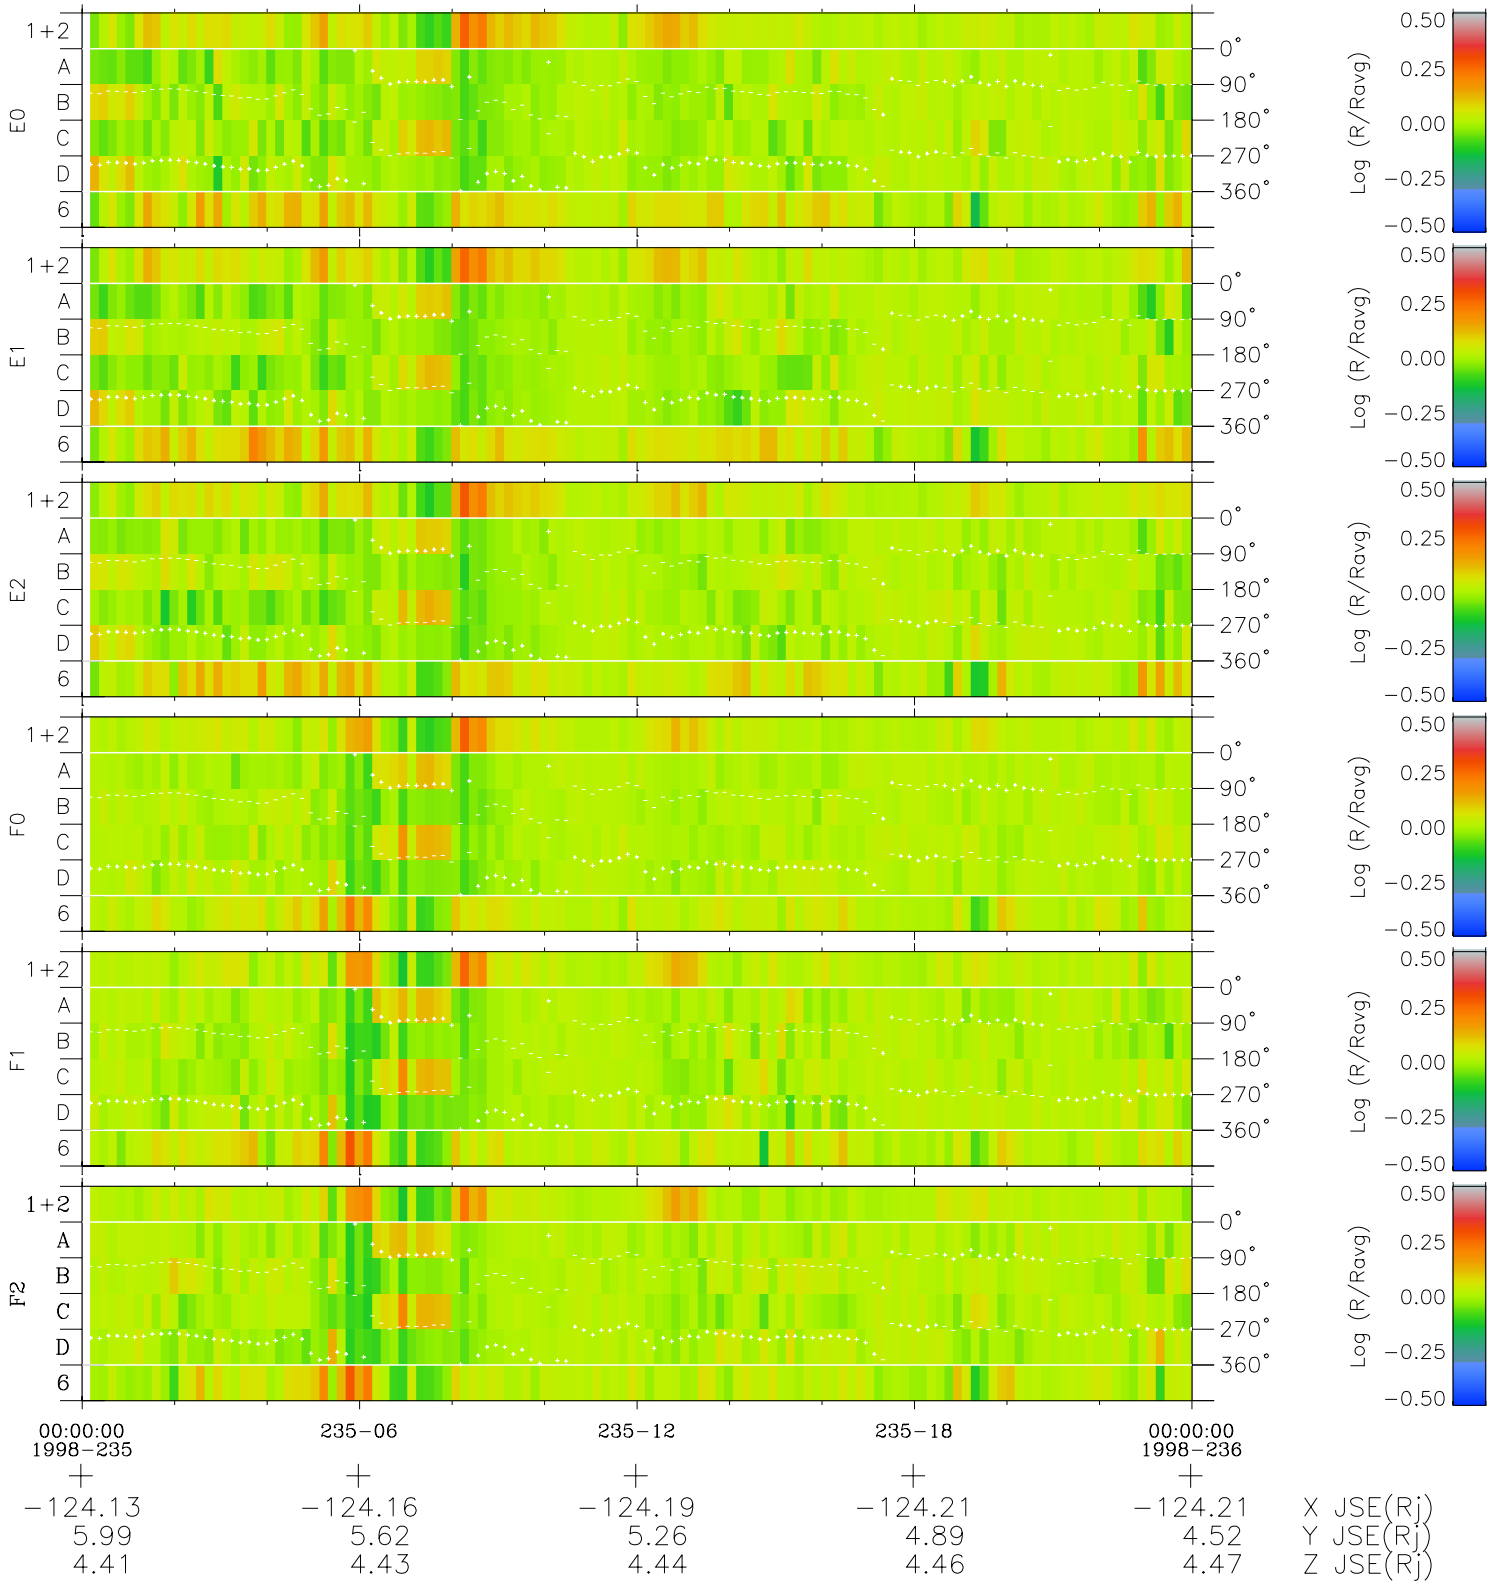

Galileo EPD Real Time Azimuth Anisotropies 98235

Software Version: RTAZIM_MEAN V 1.20
 Data Production: 06-03-00
 Plot Production: Sun Sep 16 12:02:11 2001
 Color File: wondr3
 Geofactor File: 1.1

◇ = Jupiter look direction
 □ = Corotation look direction