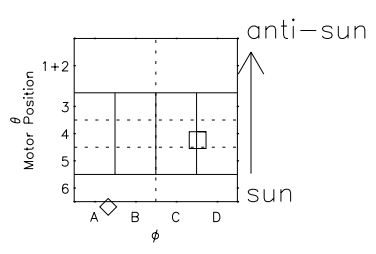

Galileo EPD Real Time Azimuth Anisotropies 98235

Software Version: RTAZIM_MEAN V 1.20
 Data Production: 06-03-00
 Plot Production: Sun Sep 16 12:02:11 2001
 Color File: wondr3
 Geofactor File: 1.1

◇ = Jupiter look direction
 □ = Corotation look direction