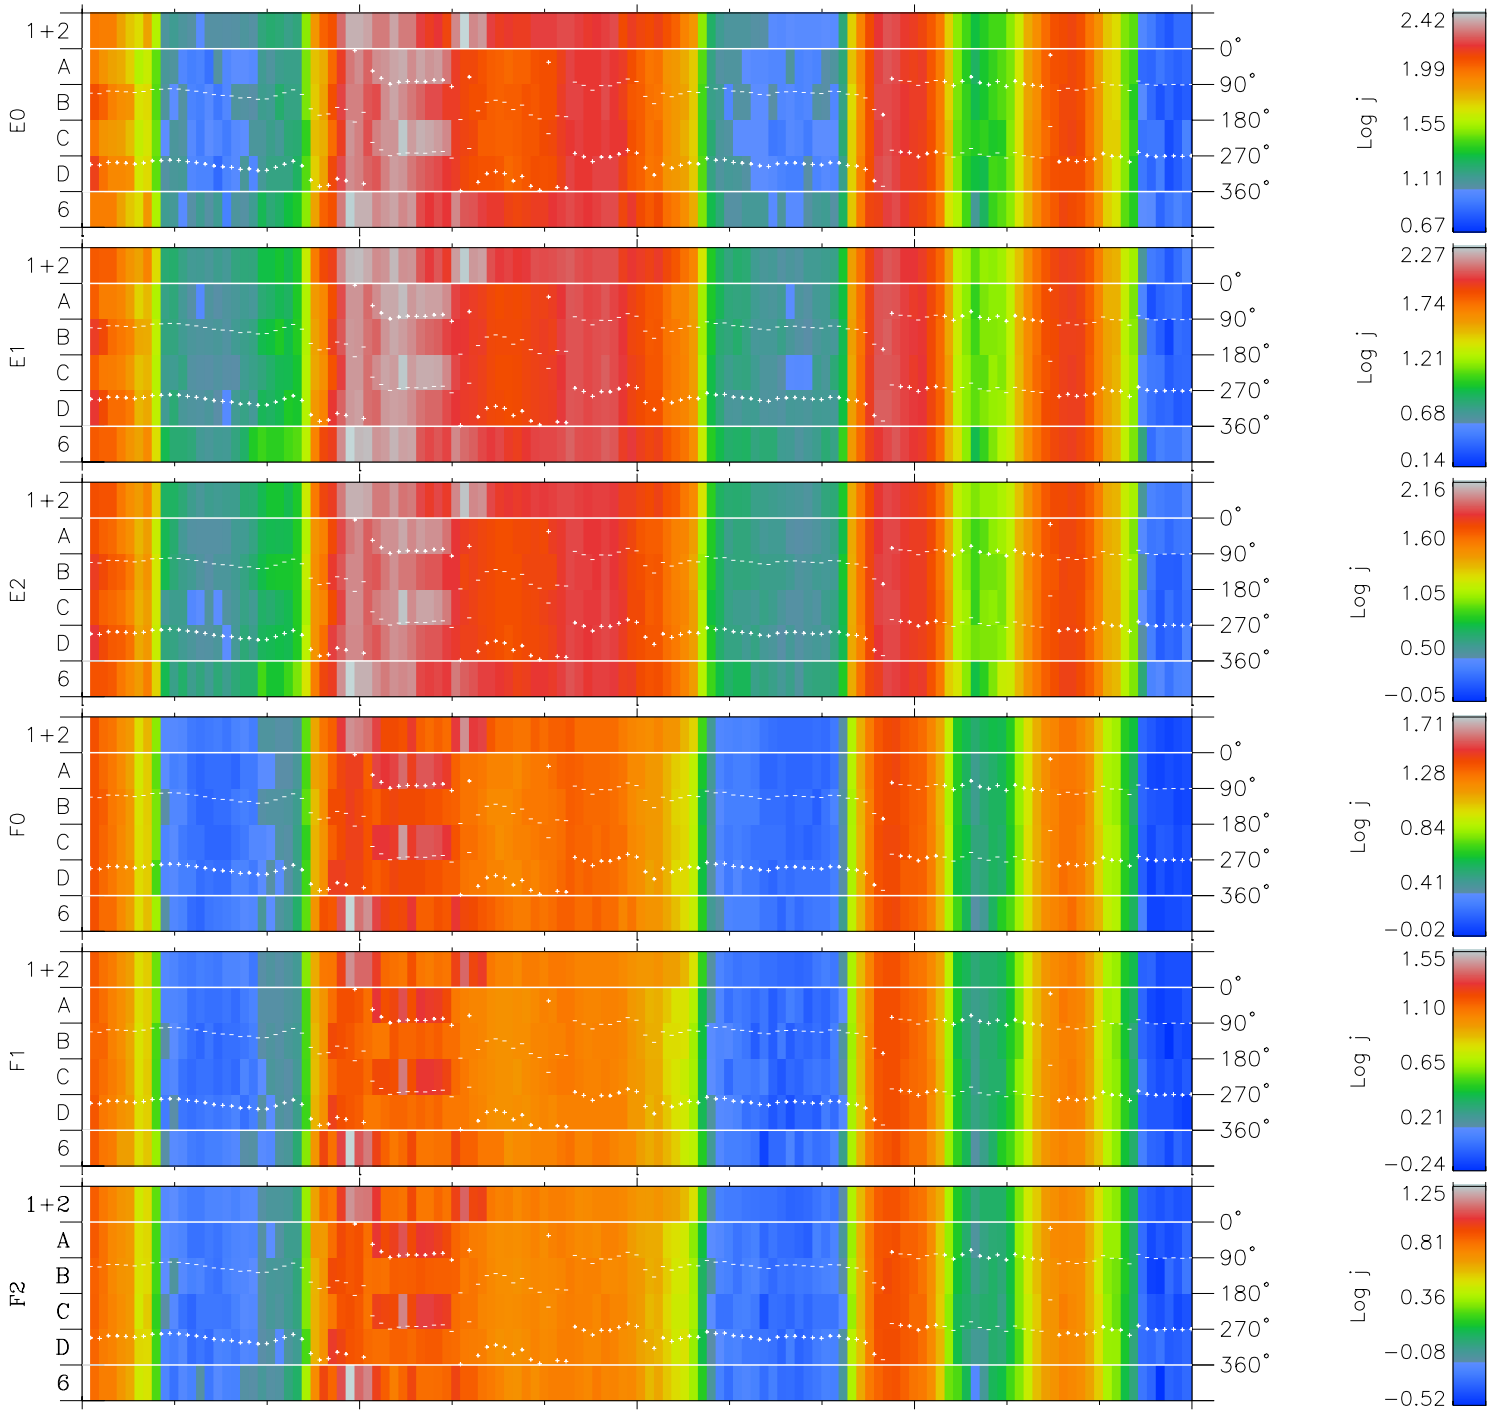

Galileo EPD Real Time Azimuth Anisotropies 98235

Software Version: RTAZIM_FLUX V 1.20
 Data Production: 06-03-00
 Plot Production: Sun Sep 16 12:02:22 2001
 Color File: wondr3
 Geofactor File: 1.1

00:00:00 1998-235	235-06	235-12	235-18	00:00:00 1998-236	
+	+	+	+	+	
-124.13	-124.16	-124.19	-124.21	-124.21	X JSE(R _j)
5.99	5.62	5.26	4.89	4.52	Y JSE(R _j)
4.41	4.43	4.44	4.46	4.47	Z JSE(R _j)

◇ = Jupiter look direction
 □ = Corotation look direction