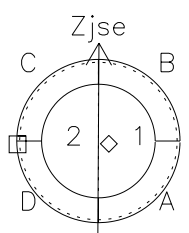

Galileo EPD Real Time Azimuth Anisotropies 98235

Software Version: RTAZIM_FLUX V 1.20
 Data Production: 06-03-00
 Plot Production: Sun Sep 16 12:02:22 2001
 Color File: wondr3
 Geofactor File: 1.1

00:00:00 1998-235	235-06	235-12	235-18	00:00:00 1998-236	
+	+	+	+	+	
-124.13	-124.16	-124.19	-124.21	-124.21	X JSE(R _j)
5.99	5.62	5.26	4.89	4.52	Y JSE(R _j)
4.41	4.43	4.44	4.46	4.47	Z JSE(R _j)

◇ = Jupiter look direction
 □ = Corotation look direction