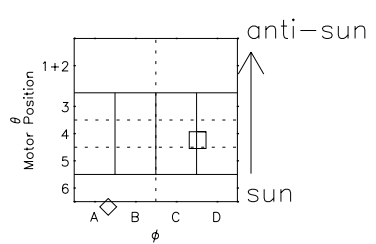

Galileo EPD Real Time Azimuth Anisotropies 98235

Software Version: RTAZIM_NORM V 1.20
 Data Production: 06-03-00
 Plot Production: Sun Sep 16 12:02:27 2001
 Color File: wondr3
 Geofactor File: 1.1

00:00:00 1998-235	235-06	235-12	235-18	00:00:00 1998-236	
+	+	+	+	+	
-124.13	-124.16	-124.19	-124.21	-124.21	X JSE(R _j)
5.99	5.62	5.26	4.89	4.52	Y JSE(R _j)
4.41	4.43	4.44	4.46	4.47	Z JSE(R _j)

- ◇ = Jupiter look direction
- = Corotation look direction