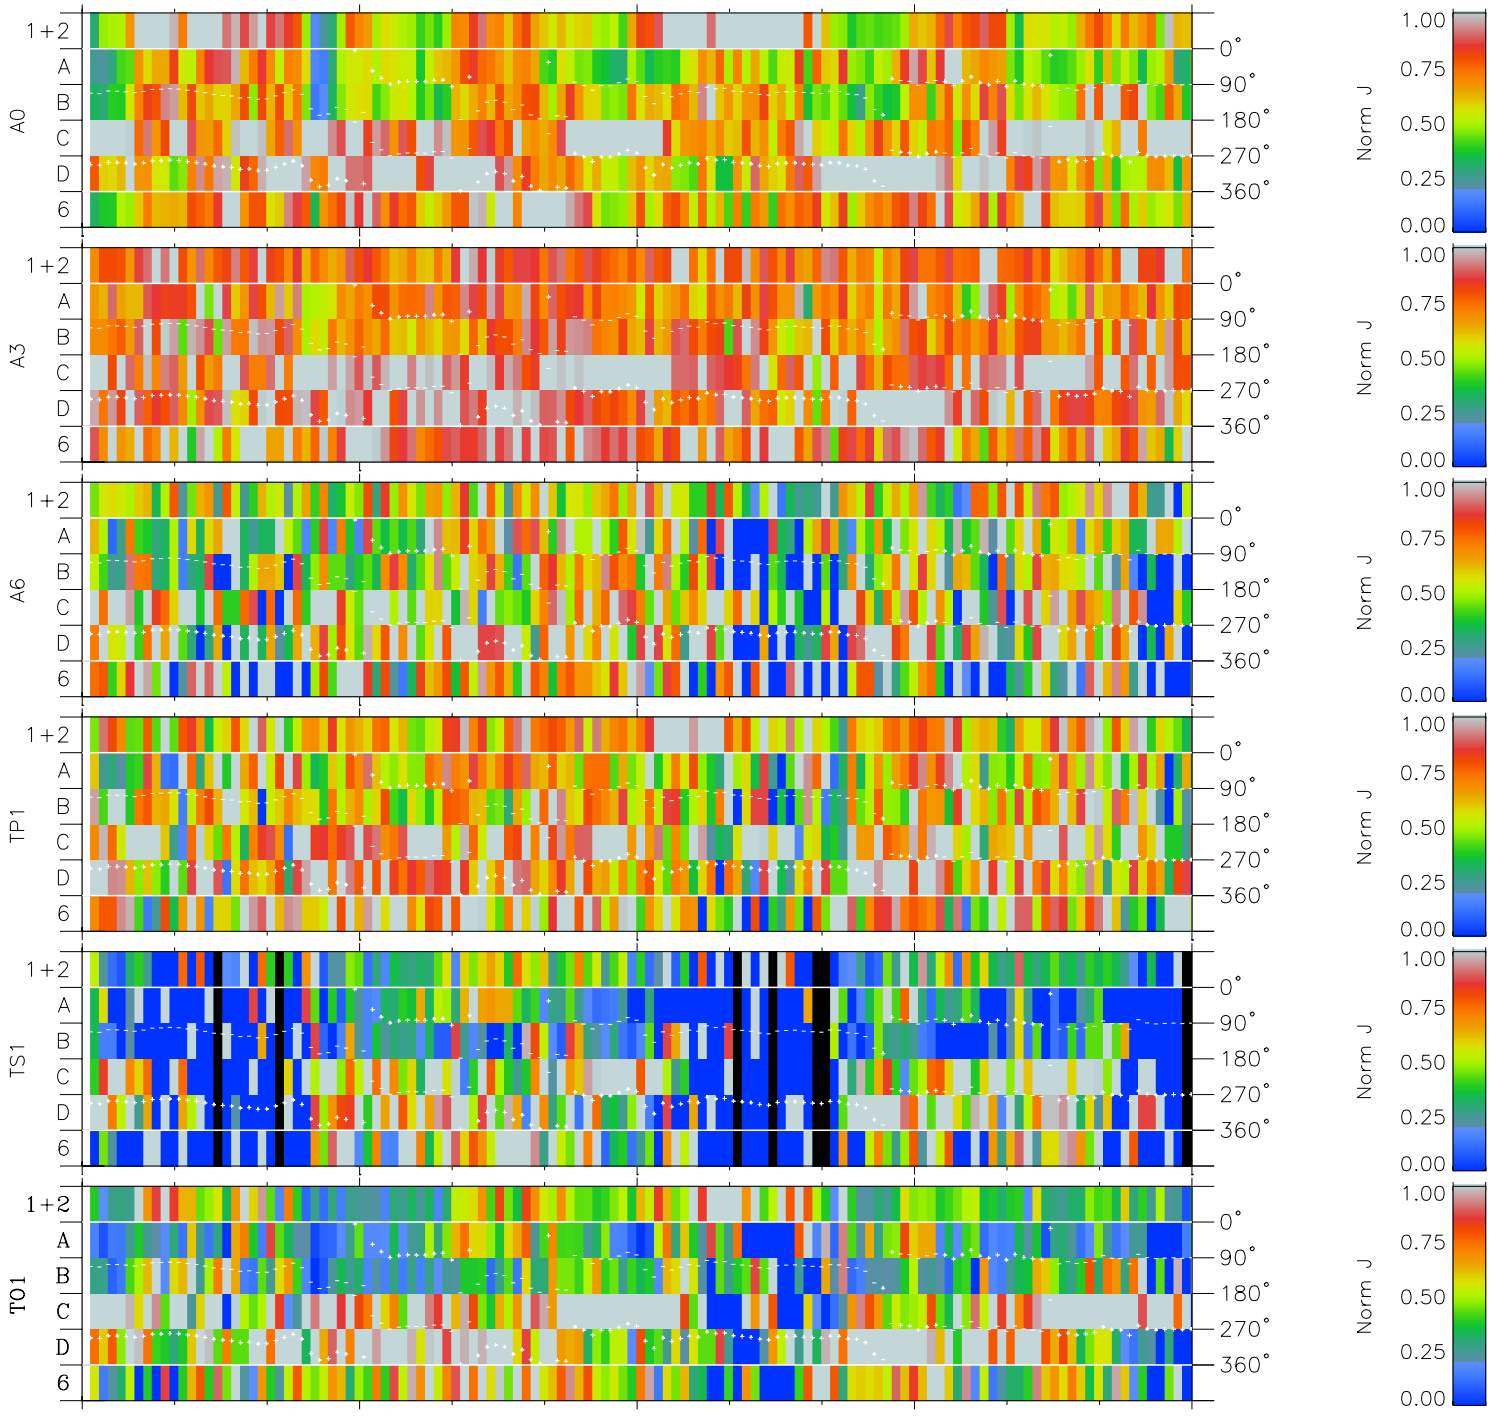

Galileo EPD Real Time Azimuth Anisotropies 98235

Software Version: RTAZIM_NORM V 1.20
 Data Production: 06-03-00
 Plot Production: Sun Sep 16 12:02:27 2001
 Color File: wondr3
 Geofactor File: 1.1

00:00:00 1998-235	235-06	235-12	235-18	00:00:00 1998-236	
+	+	+	+	+	
-124.13	-124.16	-124.19	-124.21	-124.21	X JSE(R _j)
5.99	5.62	5.26	4.89	4.52	Y JSE(R _j)
4.41	4.43	4.44	4.46	4.47	Z JSE(R _j)

- ◇ = Jupiter look direction
- = Corotation look direction