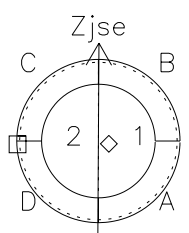

Galileo EPD Real Time Azimuth Anisotropies 98235

Software Version: RTAZIM_NORM V 1.20
 Data Production: 06-03-00
 Plot Production: Sun Sep 16 12:02:27 2001
 Color File: wondr3
 Geofactor File: 1.1

00:00:00 1998-235	235-06	235-12	235-18	00:00:00 1998-236	
+	+	+	+	+	
-124.13	-124.16	-124.19	-124.21	-124.21	X JSE(R _j)
5.99	5.62	5.26	4.89	4.52	Y JSE(R _j)
4.41	4.43	4.44	4.46	4.47	Z JSE(R _j)

- ◇ = Jupiter look direction
- = Corotation look direction