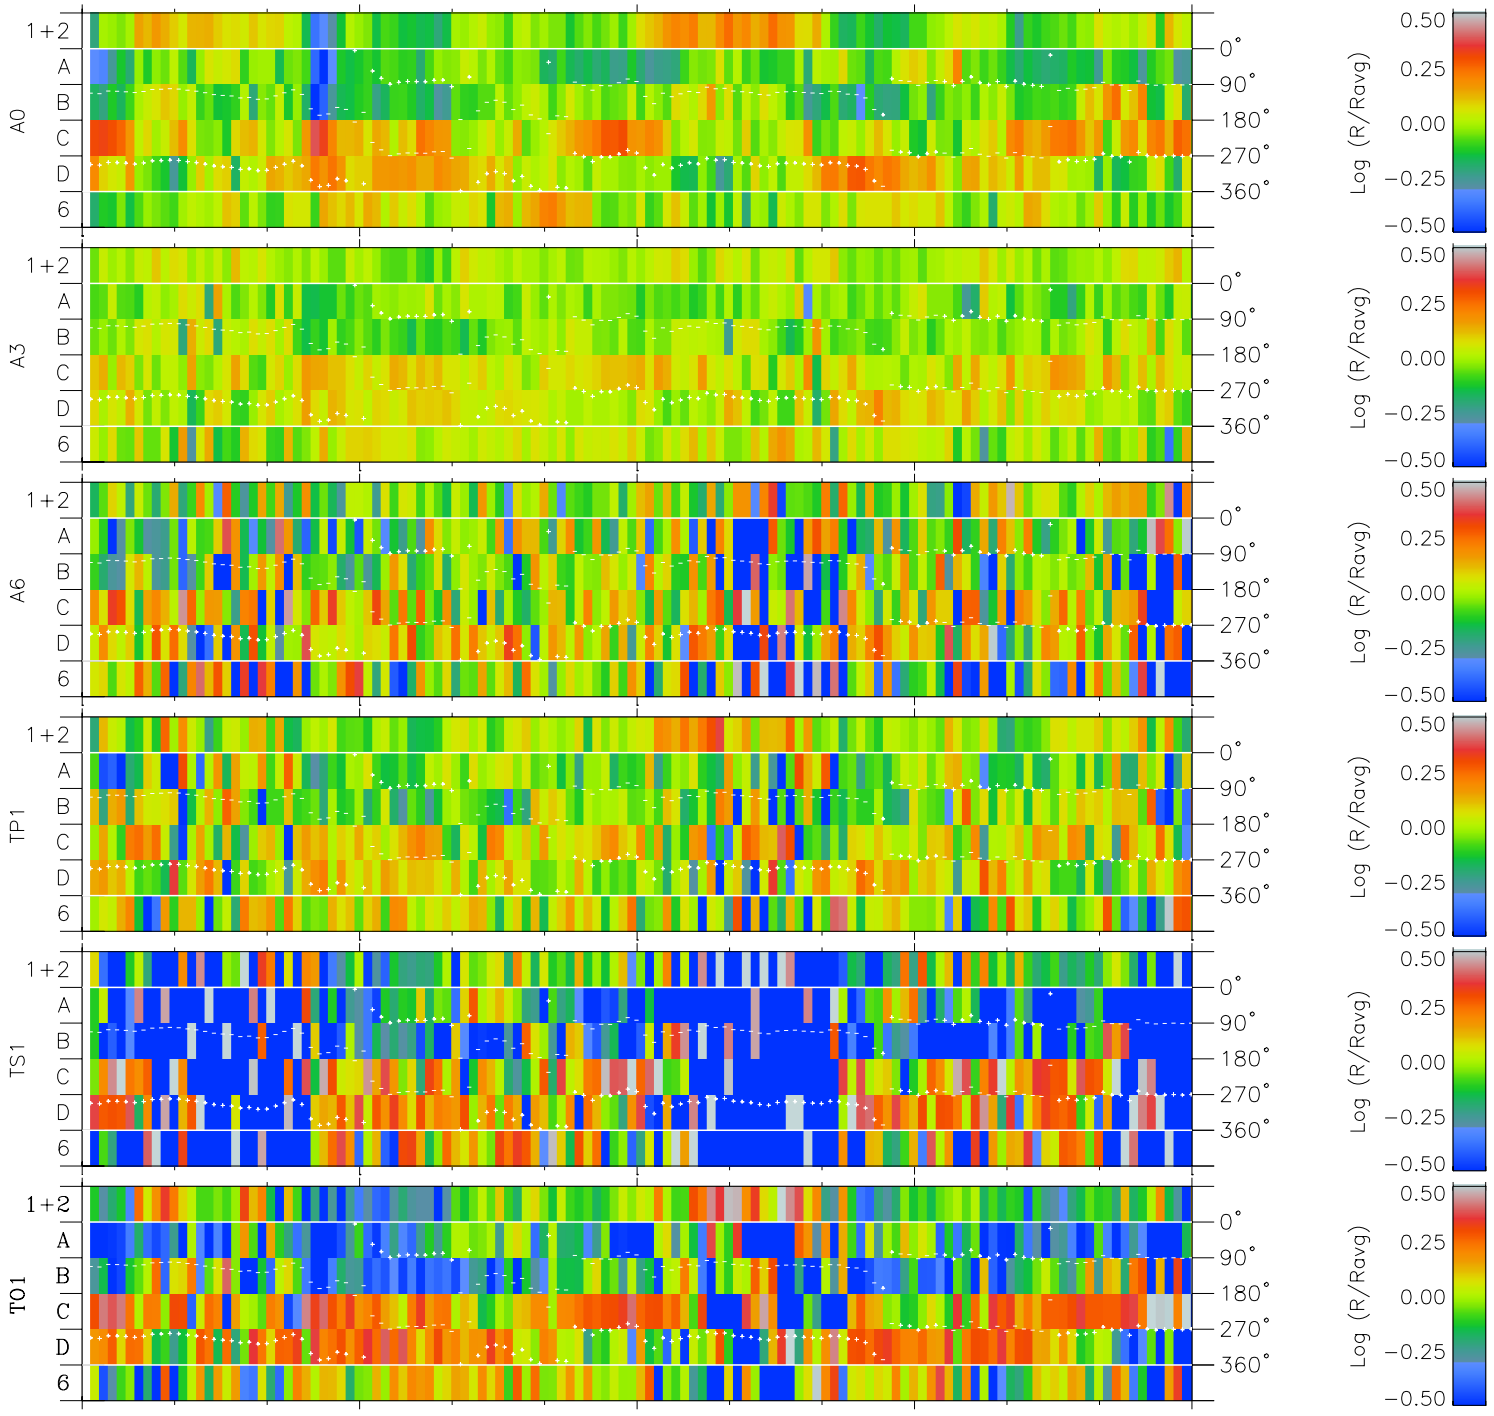

Galileo EPD Real Time Azimuth Anisotropies 98235

Software Version: RTAZIM_MEAN V 1.20
 Data Production: 06-03-00
 Plot Production: Sun Sep 16 12:02:06 2001
 Color File: wondr3
 Geofactor File: 1.1

00:00:00 1998-235	235-06	235-12	235-18	00:00:00 1998-236	
+	+	+	+	+	
-124.13	-124.16	-124.19	-124.21	-124.21	X JSE(R _j)
5.99	5.62	5.26	4.89	4.52	Y JSE(R _j)
4.41	4.43	4.44	4.46	4.47	Z JSE(R _j)

- ◇ = Jupiter look direction
- = Corotation look direction