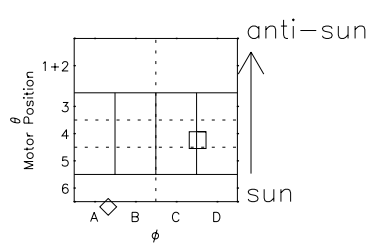

Galileo EPD Real Time Azimuth Anisotropies 98235

Software Version: RTAZIM_MEAN V 1.20
 Data Production: 06-03-00
 Plot Production: Sun Sep 16 12:02:06 2001
 Color File: wondr3
 Geofactor File: 1.1

00:00:00 1998-235	235-06	235-12	235-18	00:00:00 1998-236	
+	+	+	+	+	
-124.13	-124.16	-124.19	-124.21	-124.21	X JSE(R _j)
5.99	5.62	5.26	4.89	4.52	Y JSE(R _j)
4.41	4.43	4.44	4.46	4.47	Z JSE(R _j)

- ◇ = Jupiter look direction
- = Corotation look direction