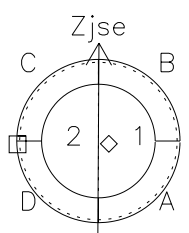

Galileo EPD Real Time Azimuth Anisotropies 98235

Software Version: RTAZIM_MEAN V 1.20
 Data Production: 06-03-00
 Plot Production: Sun Sep 16 12:02:06 2001
 Color File: wondr3
 Geofactor File: 1.1

00:00:00 1998-235	235-06	235-12	235-18	00:00:00 1998-236	
+	+	+	+	+	
-124.13	-124.16	-124.19	-124.21	-124.21	X JSE(R _j)
5.99	5.62	5.26	4.89	4.52	Y JSE(R _j)
4.41	4.43	4.44	4.46	4.47	Z JSE(R _j)

- ◇ = Jupiter look direction
- = Corotation look direction