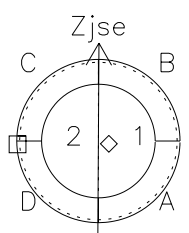

Galileo EPD Real Time Azimuth Anisotropies 98235

Software Version: RTAZIM_FLUX V 1.20
 Data Production: 06-03-00
 Plot Production: Sun Sep 16 12:02:17 2001
 Color File: wondr3
 Geofactor File: 1.1

00:00:00 1998-235	235-06	235-12	235-18	00:00:00 1998-236	
+	+	+	+	+	X JSE(R _j)
-124.13	-124.16	-124.19	-124.21	-124.21	Y JSE(R _j)
5.99	5.62	5.26	4.89	4.52	Z JSE(R _j)
4.41	4.43	4.44	4.46	4.47	

- ◇ = Jupiter look direction
- = Corotation look direction