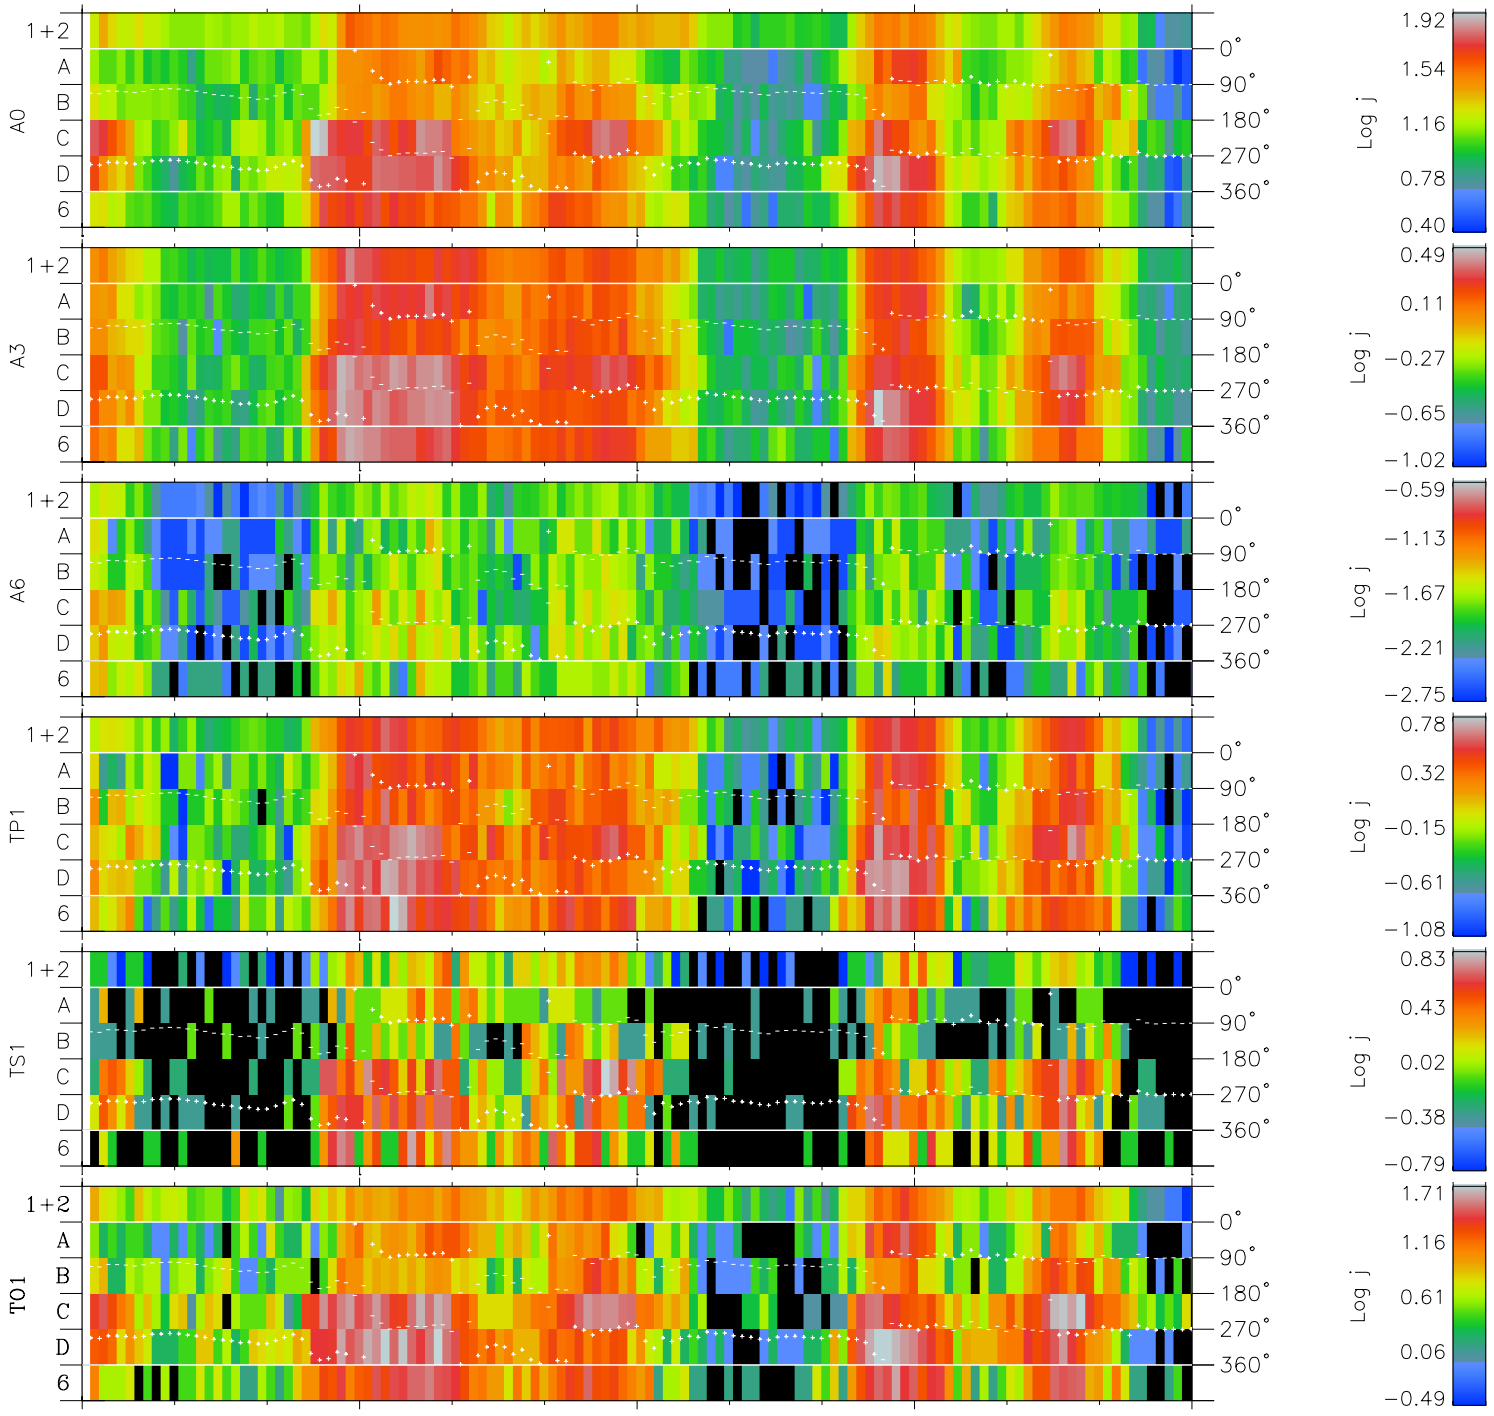

Galileo EPD Real Time Azimuth Anisotropies 98235

Software Version: RTAZIM_FLUX V 1.20
 Data Production: 06-03-00
 Plot Production: Sun Sep 16 12:02:17 2001
 Color File: wondr3
 Geofactor File: 1.1

00:00:00 1998-235	235-06	235-12	235-18	00:00:00 1998-236	
+	+	+	+	+	X JSE(R _j)
-124.13	-124.16	-124.19	-124.21	-124.21	Y JSE(R _j)
5.99	5.62	5.26	4.89	4.52	Z JSE(R _j)
4.41	4.43	4.44	4.46	4.47	

- ◇ = Jupiter look direction
- = Corotation look direction