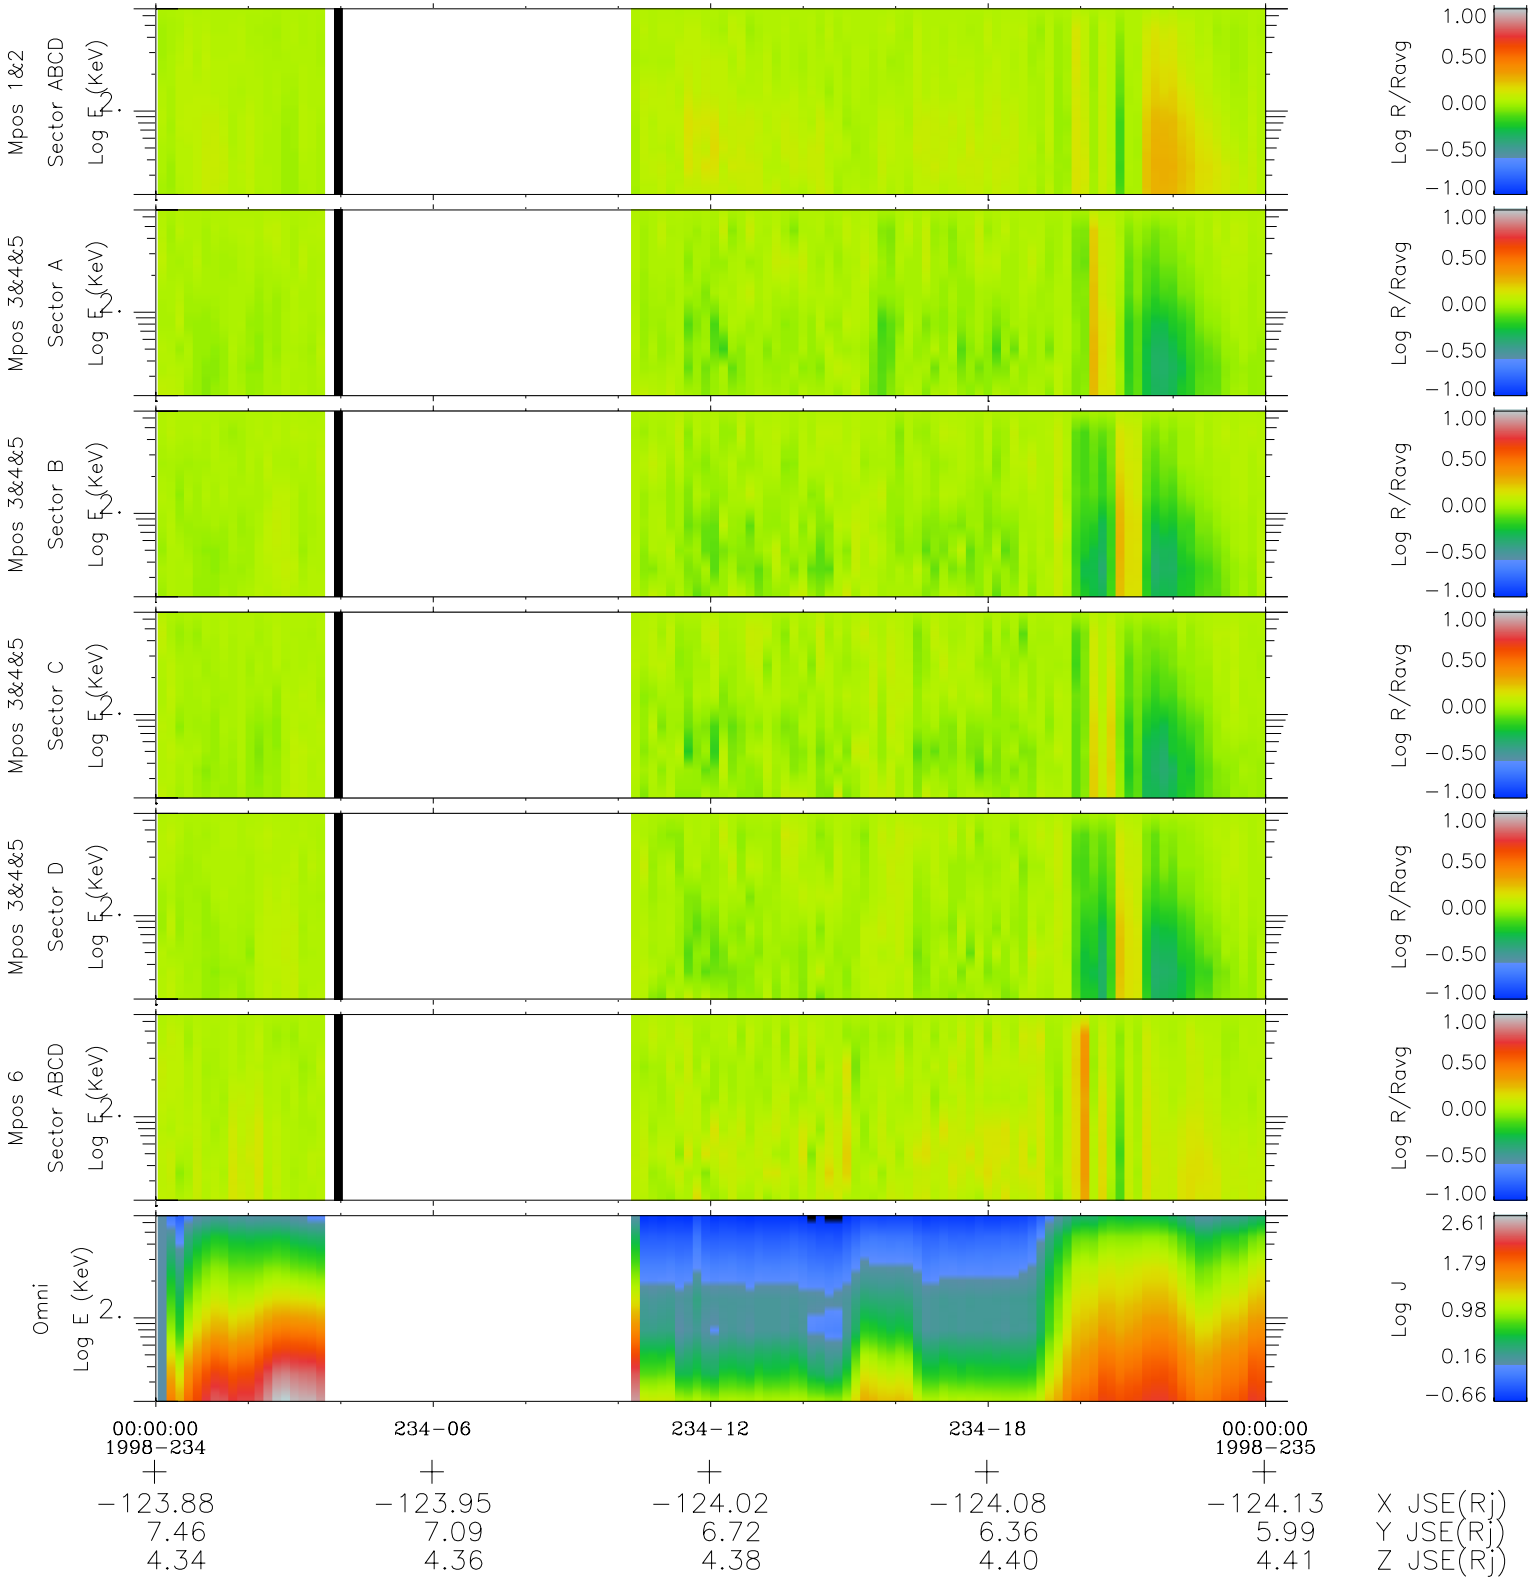

# Galileo EPD Real Time R6 Electrons Spectra 98234

Software Version: RTSPEC\_R6 V 1.20  
 Data Production: 06-03-00  
 Plot Production: Sun Sep 16 11:52:53 2001  
 Color File: wondr3  
 Geofactor File: 1.1

- ◇ = Jupiter look direction
- = Corotation look direction