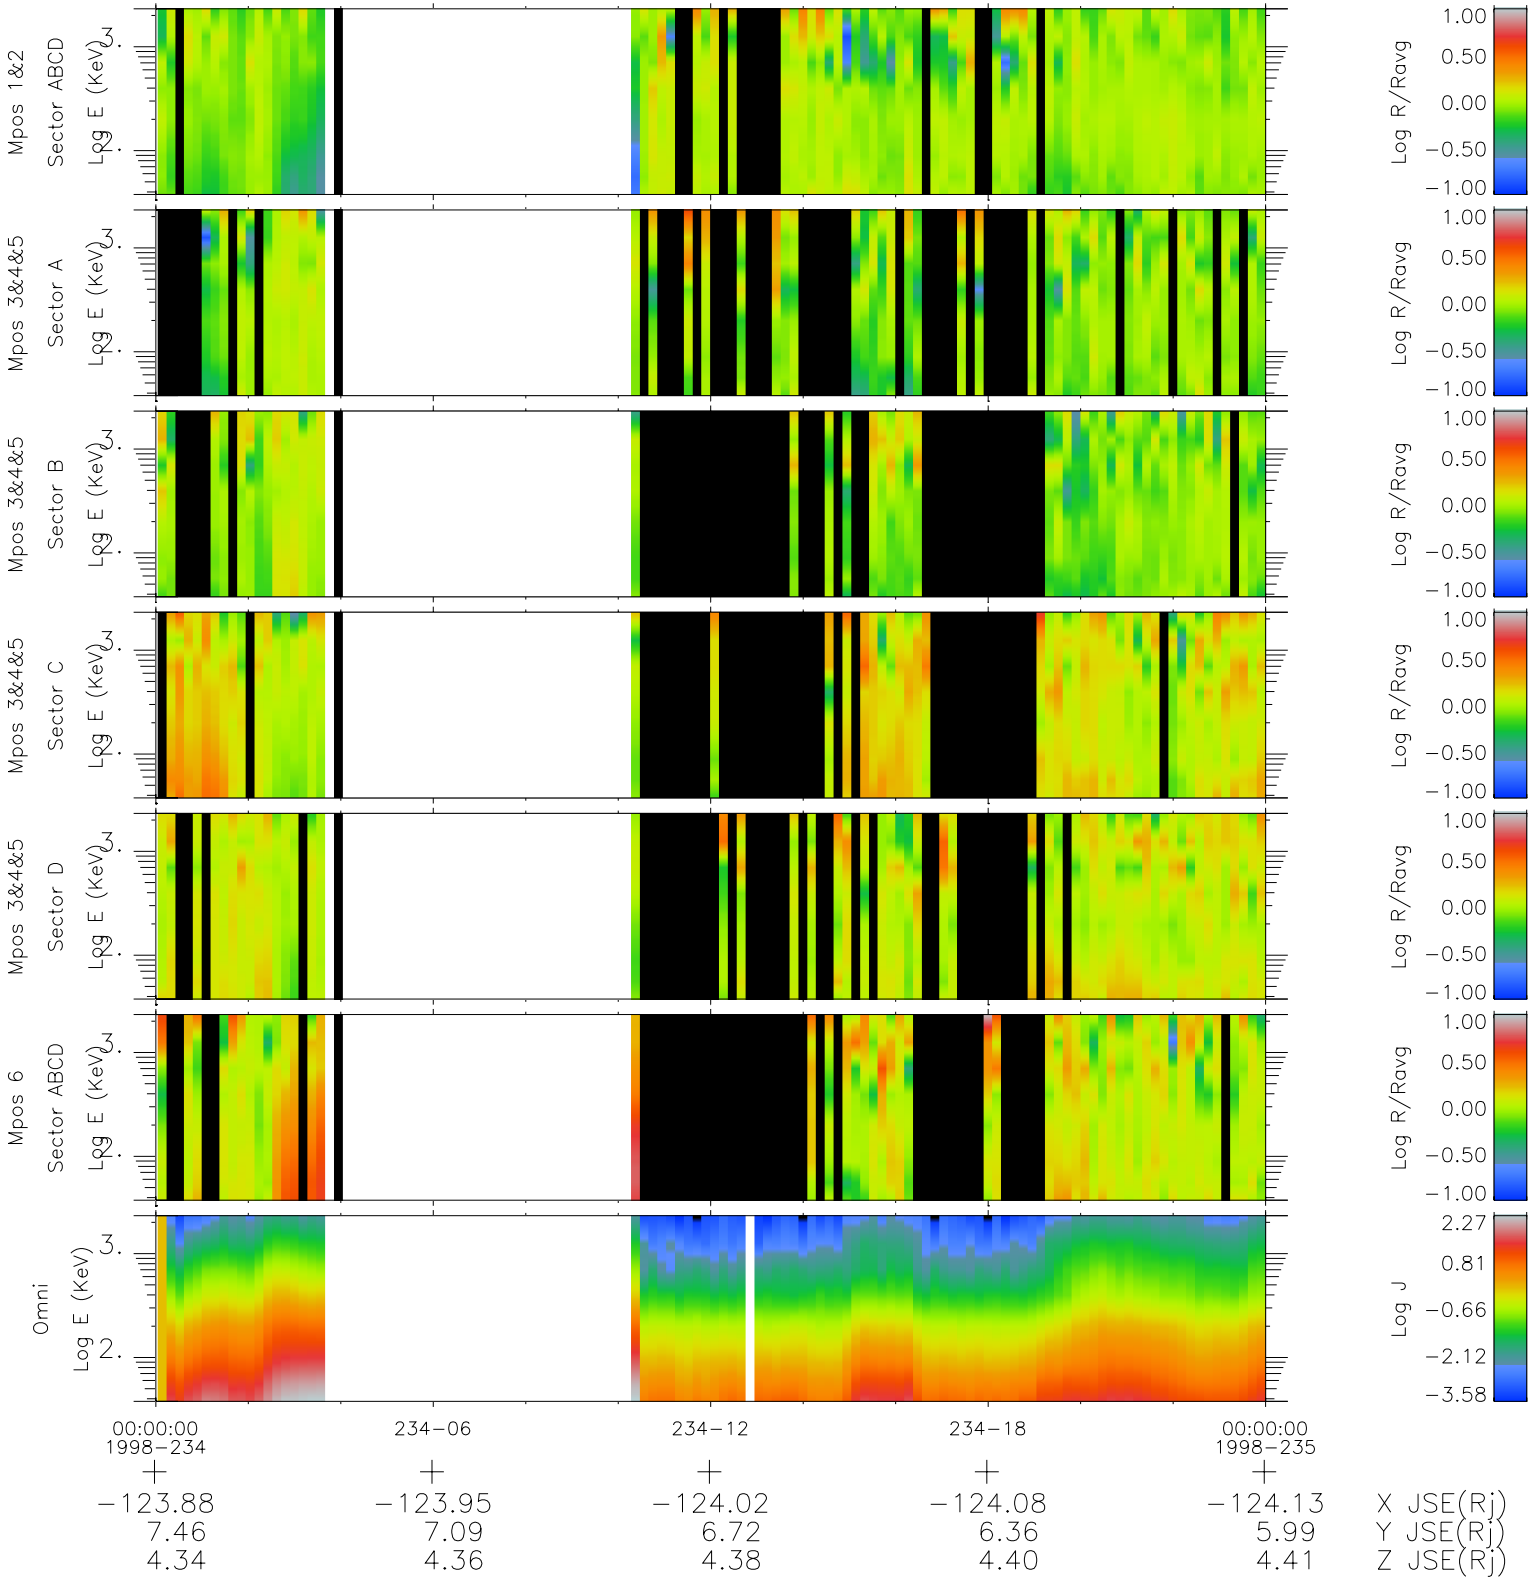

Galileo EPD Real Time R6 Ions Spectra 98234

Software Version: RTSPEC_R6 V 1.20
 Data Production: 06-03-00
 Plot Production: Sun Sep 16 11:52:47 2001
 Color File: wondr3
 Geofactor File: 1.1

- ◇ = Jupiter look direction
- = Corotation look direction