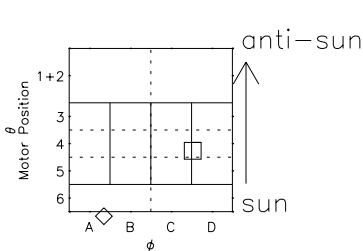

Galileo EPD Real Time R6 Ions Spectra 98234

Software Version: RTSPEC_R6 V 1.20
 Data Production: 06-03-00
 Plot Production: Sun Sep 16 11:52:47 2001
 Color File: wondr3
 Geofactor File: 1.1

- ◇ = Jupiter look direction
- = Corotation look direction