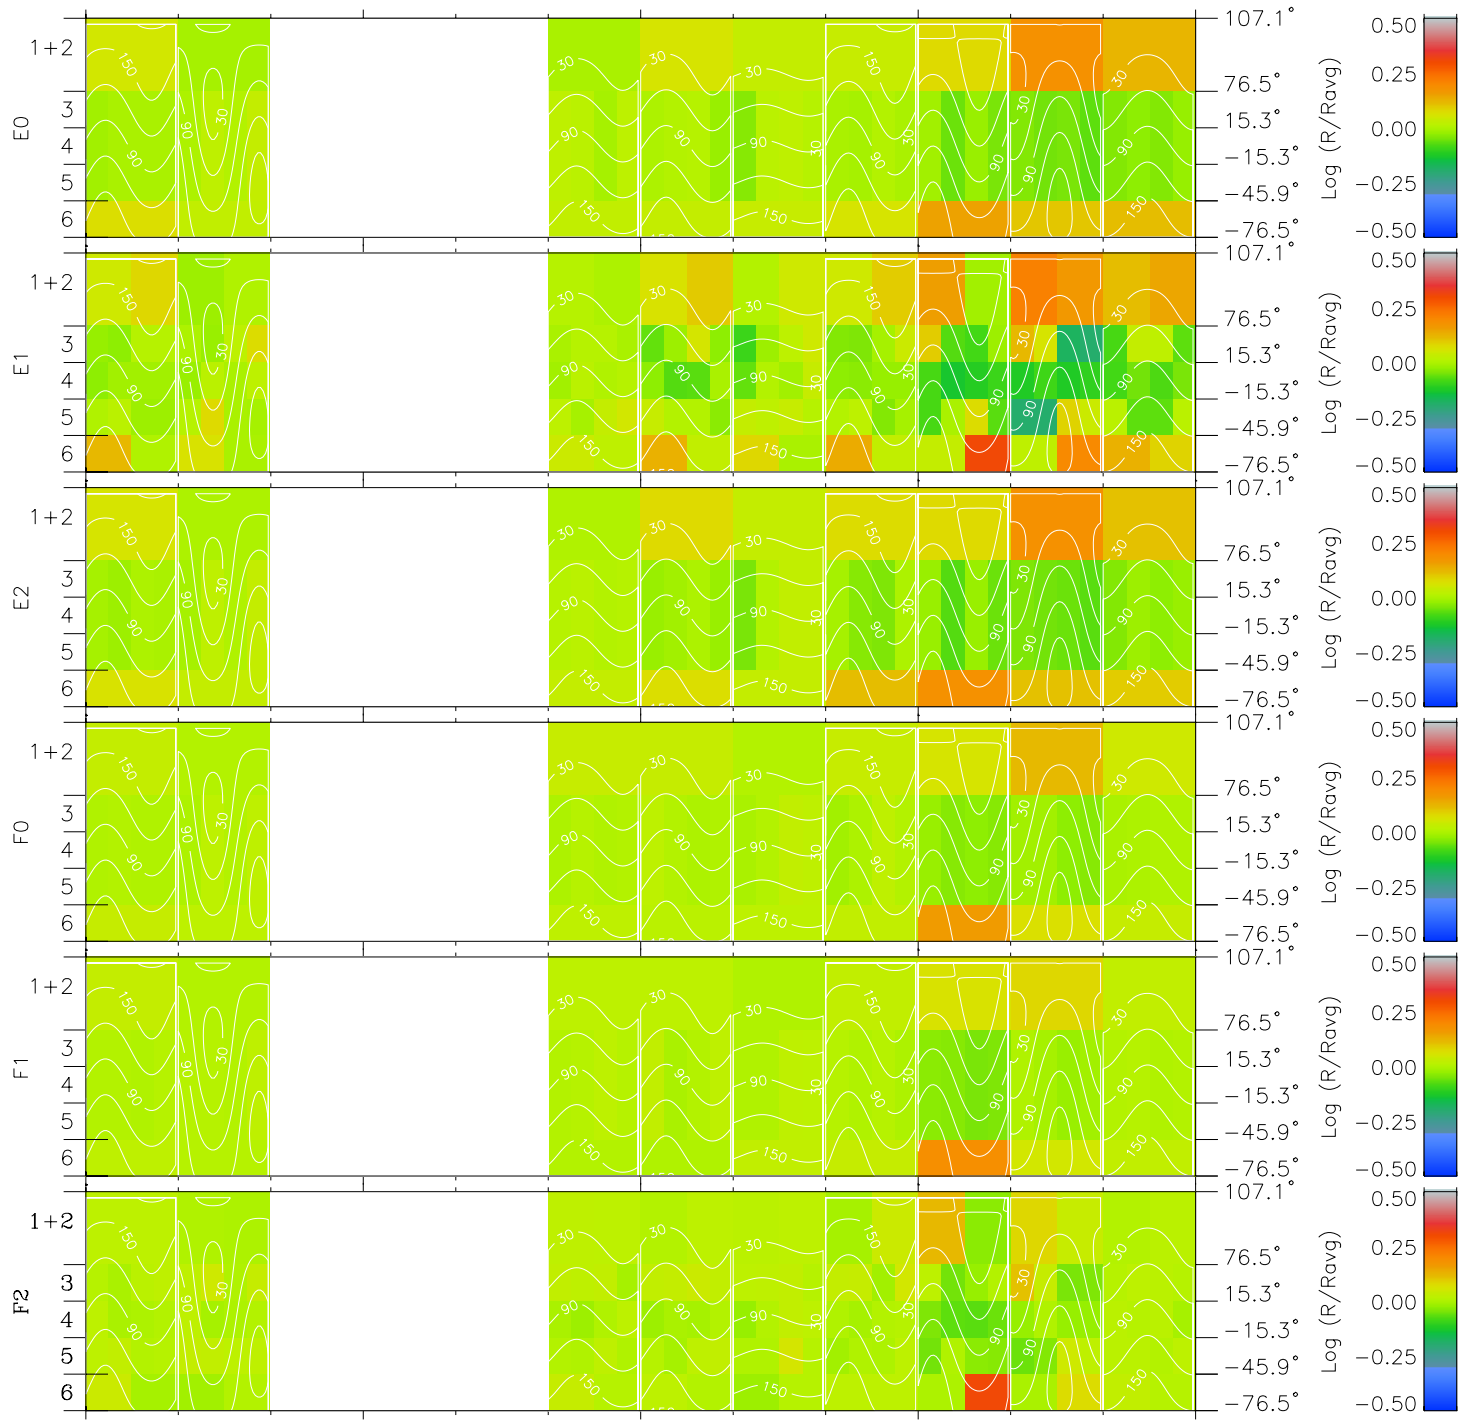

# Galileo EPD Real Time All-Sky Anisotropies 98234

Software Version: RTSKY\_MEAN V 1.20  
 Data Production: 06-03-00  
 Plot Production: Sun Sep 16 11:53:09 2001  
 Color File: wondr3  
 Geofactor File: 1.1

00:00:00 1998-234	234-06	234-12	234-18	00:00:00 1998-235	
+	+	+	+	+	
-123.88	-123.95	-124.02	-124.08	-124.13	X JSE(R <sub>j</sub> )
7.46	7.09	6.72	6.36	5.99	Y JSE(R <sub>j</sub> )
4.34	4.36	4.38	4.40	4.41	Z JSE(R <sub>j</sub> )

- ◇ = Jupiter look direction
- = Corotation look direction