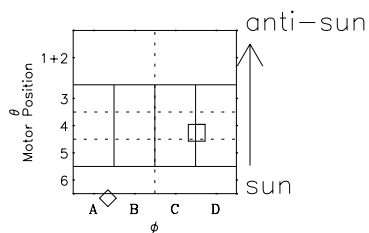

Galileo EPD Real-Time Omni 98234

Software Version: RTLINE_OMNI V 1.20
Data Production: 06-03-00
Plot Production: Sun Sep 16 11:54:33 2001

◇ = Jupiter look direction
□ = Corotation look direction