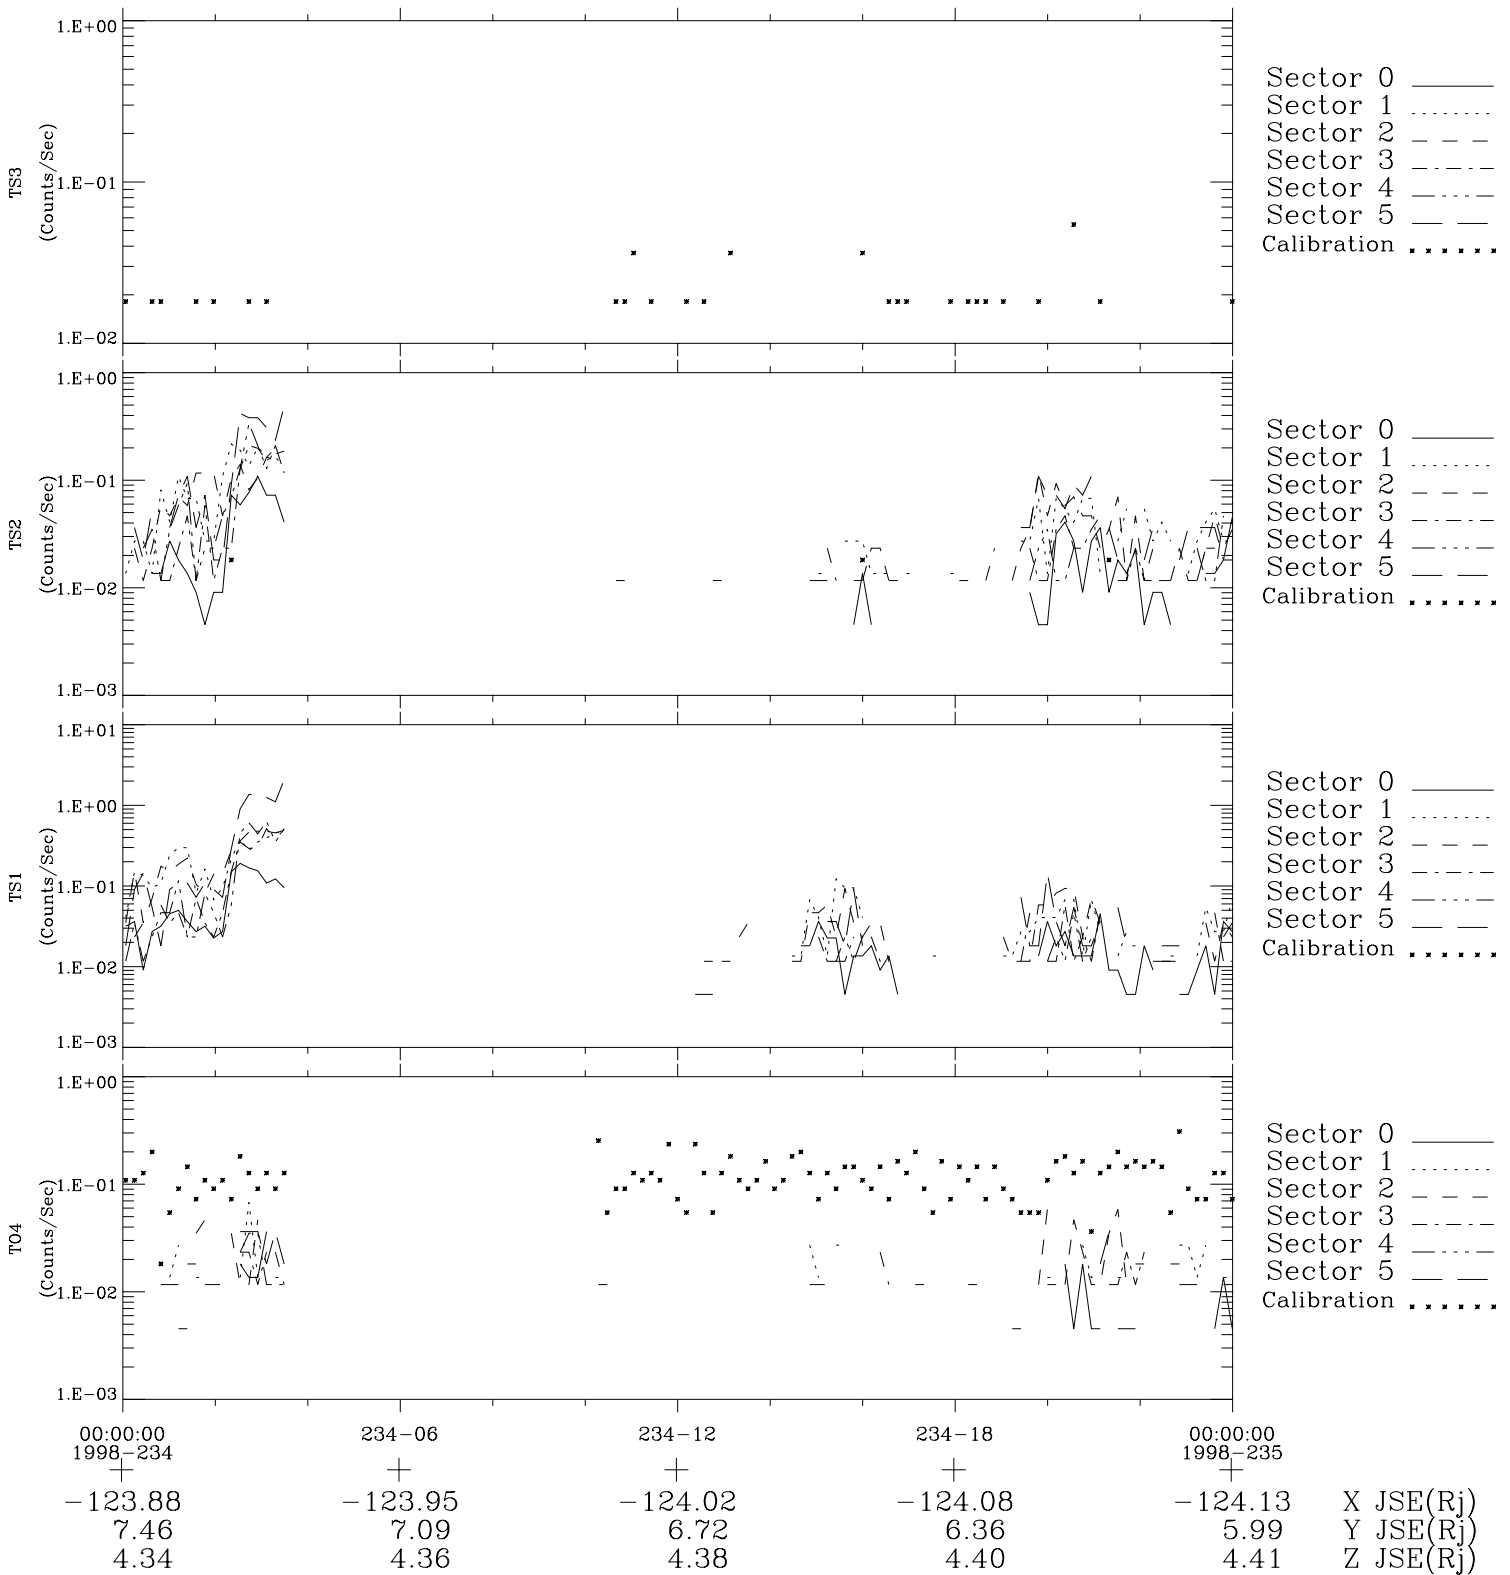

# Galileo EPD Real-Time Six-Sector 98234

Software Version: RTLINE\_R6 V 1.20  
Data Production: 06-03-00  
Plot Production: Sun Sep 16 11:54:38 2001

◇ = Jupiter look direction  
□ = Corotation look direction