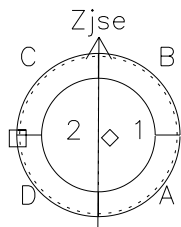

# Galileo EPD Real-Time Six-Sector 98234

Software Version: RTLINE\_R6 V 1.20  
Data Production: 06-03-00  
Plot Production: Sun Sep 16 11:54:38 2001

◇ = Jupiter look direction  
□ = Corotation look direction