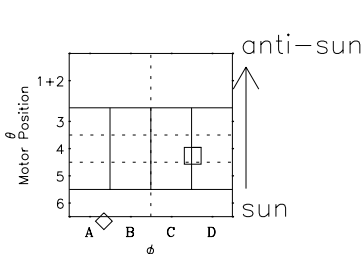

# Galileo EPD Real-Time Six-Sector 98234

Software Version: RTLINE\_R6 V 1.20  
Data Production: 06-03-00  
Plot Production: Sun Sep 16 11:54:38 2001

◇ = Jupiter look direction  
□ = Corotation look direction