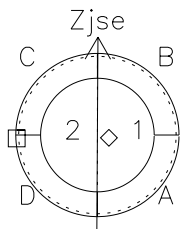

Galileo EPD Real-Time Six-Sector 98234

Software Version: RTLINE_R6 V 1.20
Data Production: 06-03-00
Plot Production: Sun Sep 16 11:54:37 2001

◇ = Jupiter look direction
□ = Corotation look direction