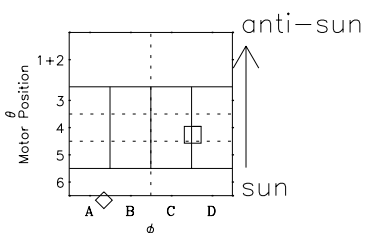

Galileo EPD Real-Time Six-Sector 98234

Software Version: RTLINE_R6 V 1.20
Data Production: 06-03-00
Plot Production: Sun Sep 16 11:54:37 2001

◇ = Jupiter look direction
□ = Corotation look direction