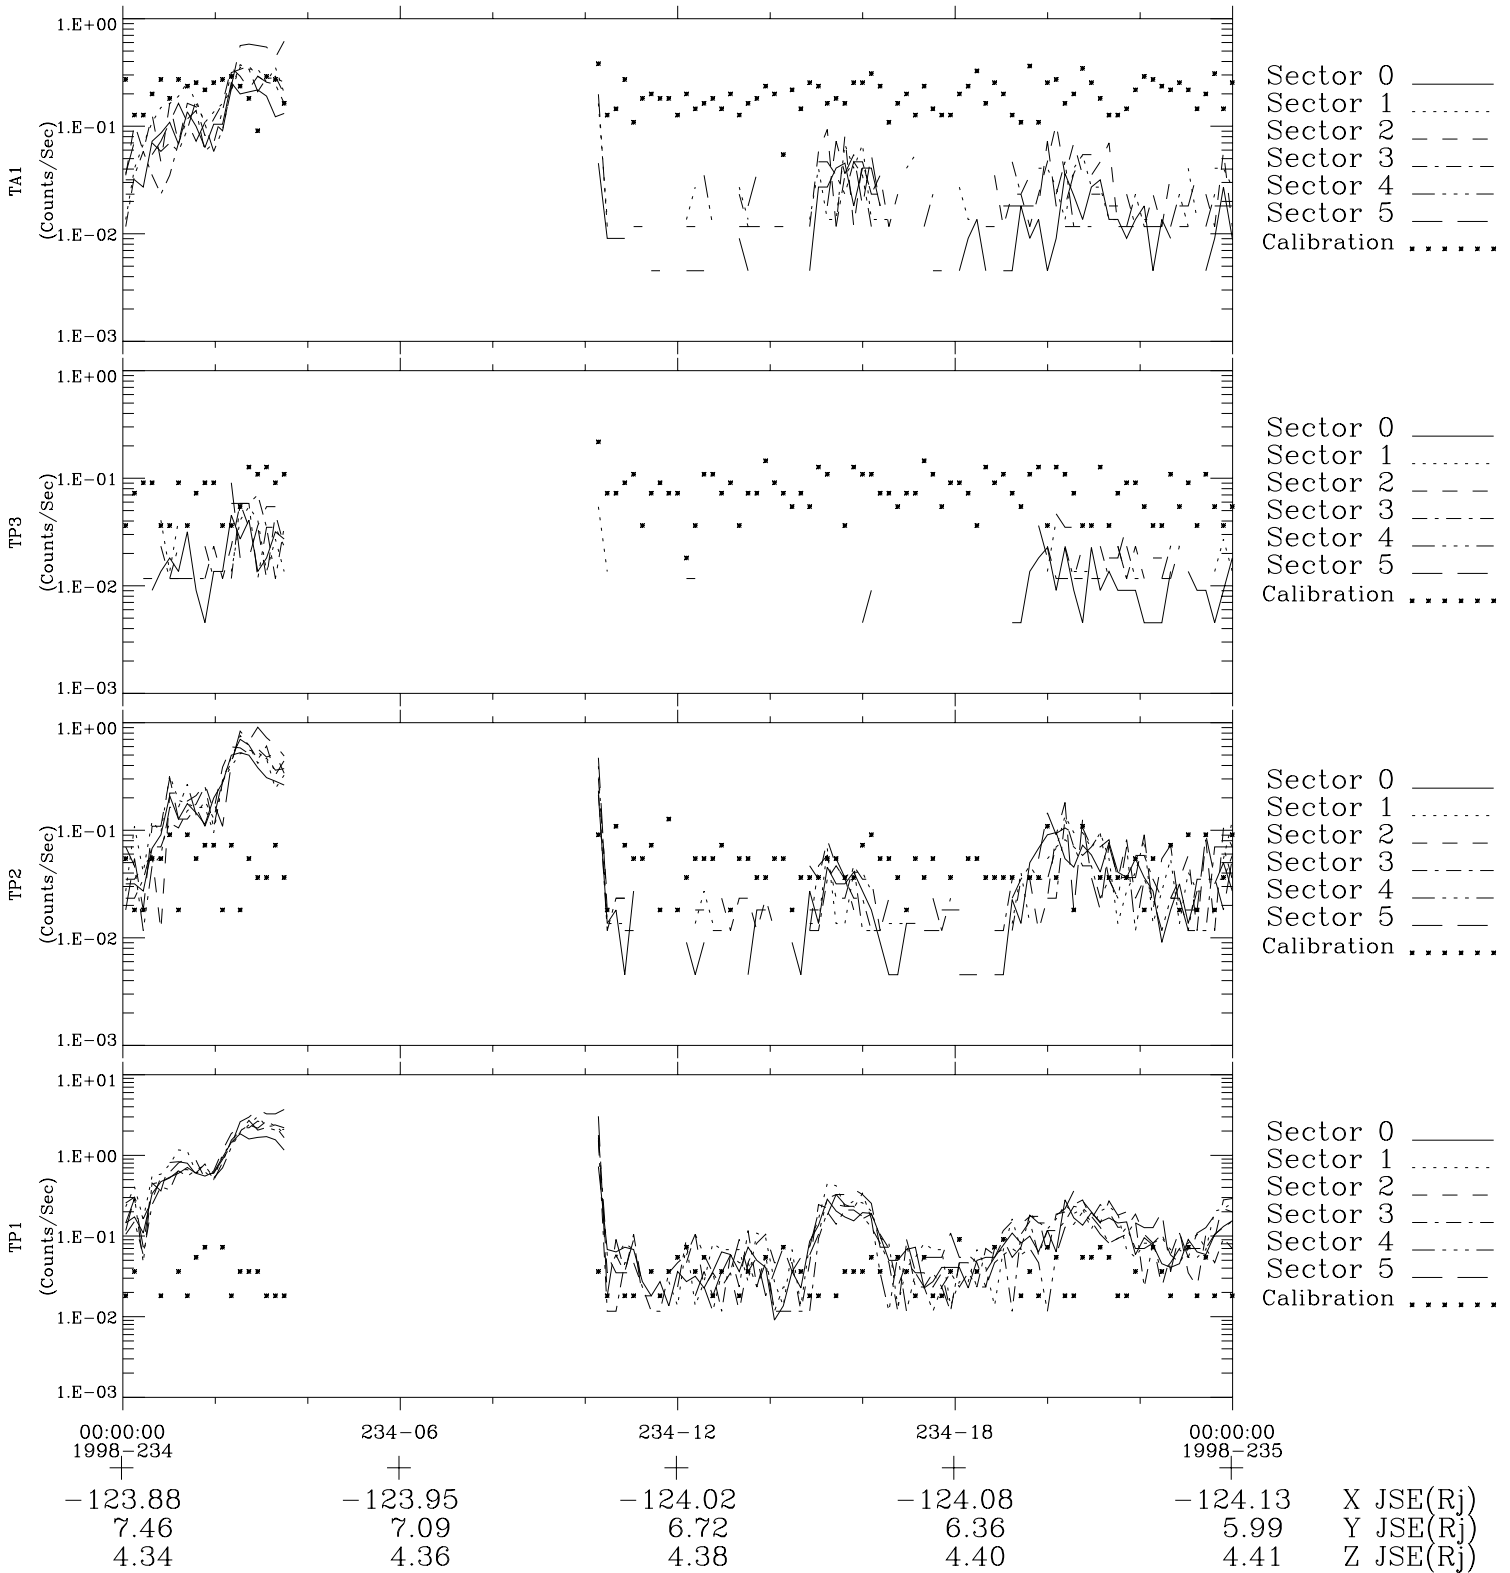

Galileo EPD Real-Time Six-Sector 98234

Software Version: RTLINE_R6 V 1.20
Data Production: 06-03-00
Plot Production: Sun Sep 16 11:54:37 2001

◇ = Jupiter look direction
□ = Corotation look direction