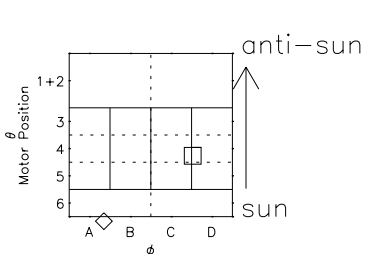

# Galileo EPD Real Elevation Anisotropies 98234

Software Version: RTELEV\_NORM V 1.20  
 Data Production: 06-03-00  
 Plot Production: Sun Sep 16 11:54:01 2001  
 Color File: wondr3  
 Geofactor File: 1.1

- ◇ = Jupiter look direction
- = Corotation look direction