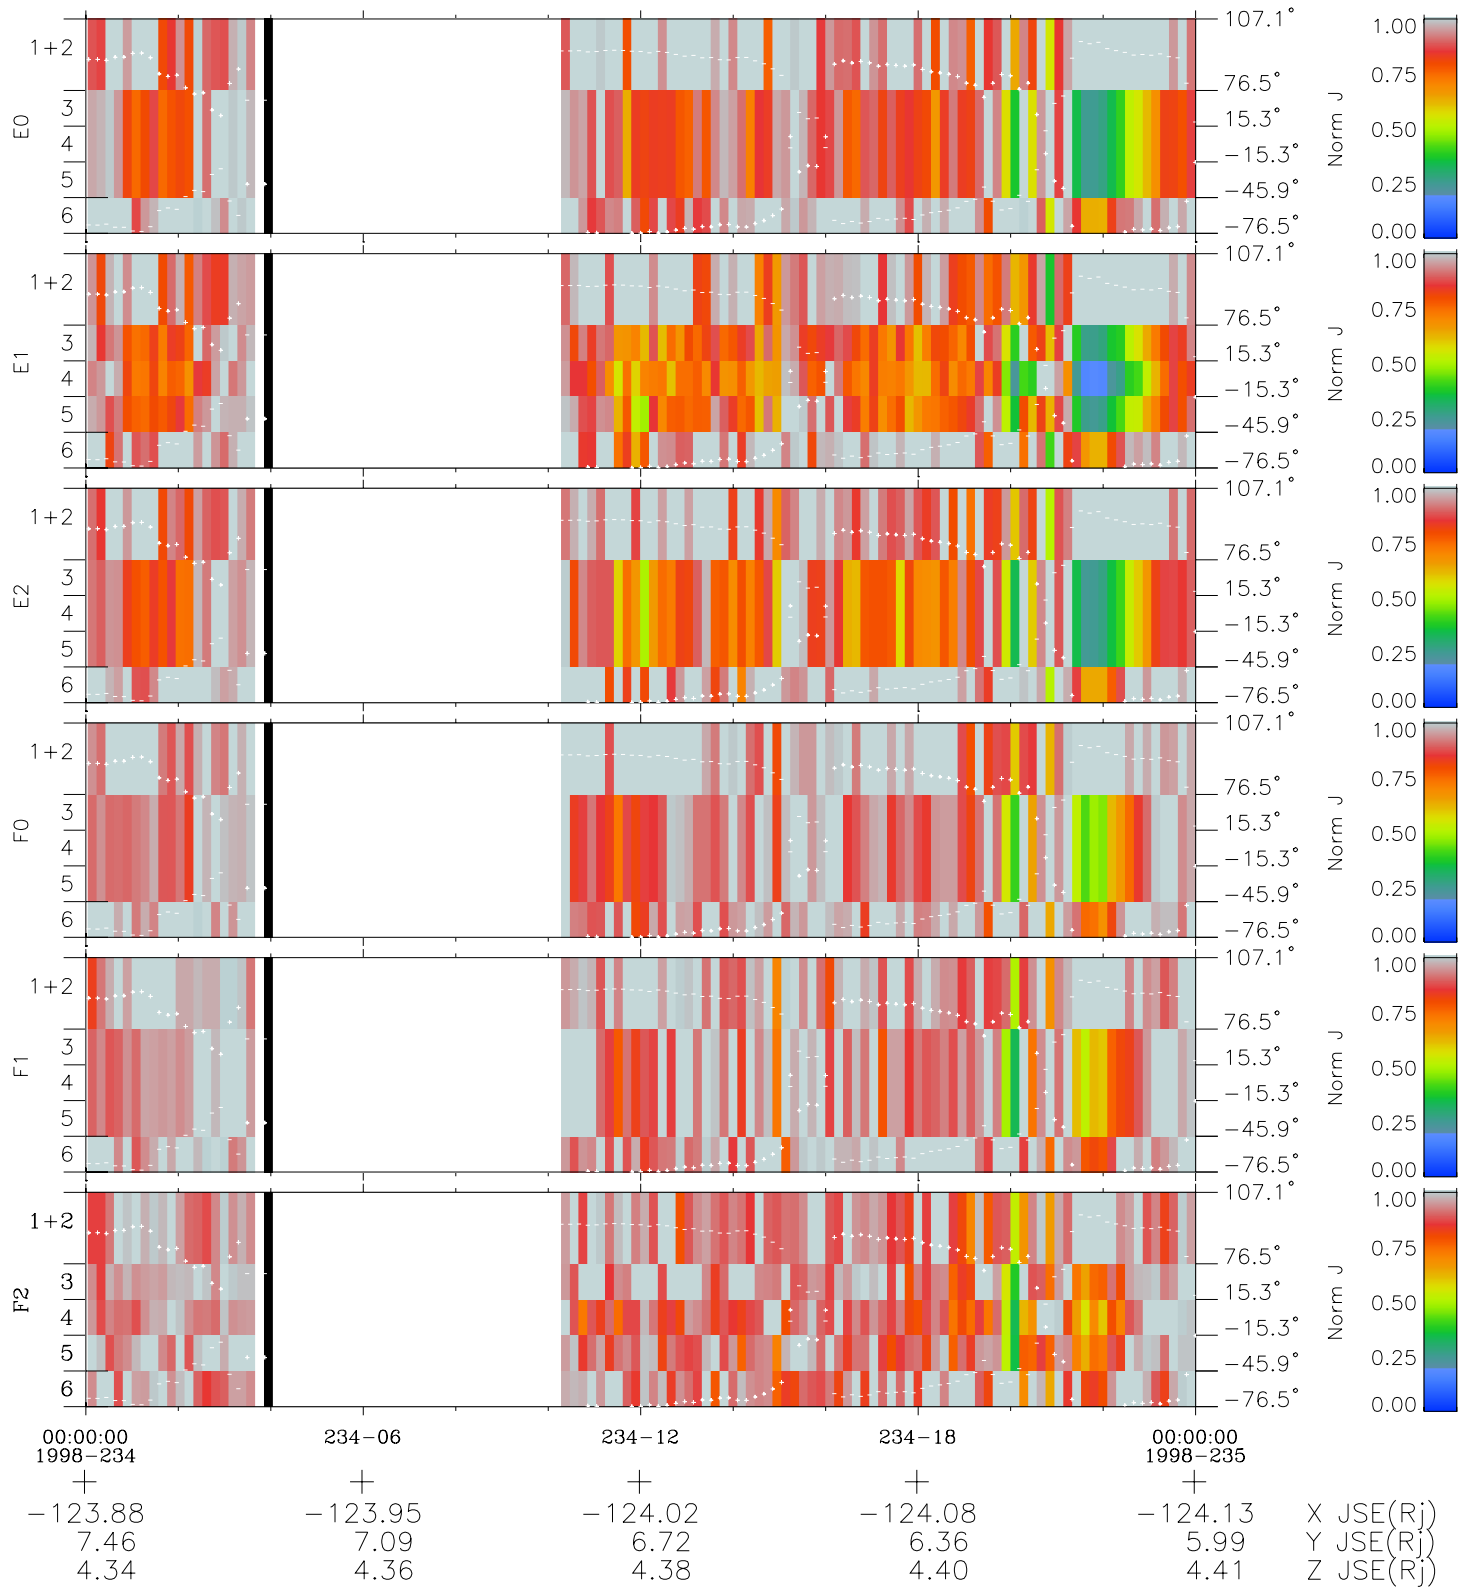

# Galileo EPD Real Elevation Anisotropies 98234

Software Version: RTELEV\_NORM V 1.20  
 Data Production: 06-03-00  
 Plot Production: Sun Sep 16 11:54:01 2001  
 Color File: wondr3  
 Geofactor File: 1.1

- ◇ = Jupiter look direction
- = Corotation look direction