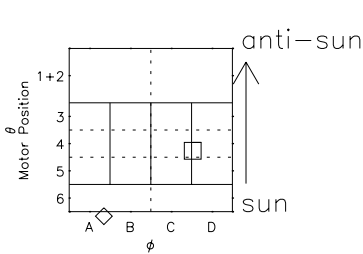

# Galileo EPD Real Elevation Anisotropies 98234

Software Version: RTELEV\_FLUX V 1.20  
Data Production: 06-03-00  
Plot Production: Sun Sep 16 11:53:52 2001  
Color File: wondr3  
Geofactor File: 1.1

00:00:00 1998-234	234-06	234-12	234-18	00:00:00 1998-235	
+	+	+	+	+	X JSE(R <sub>j</sub> )
-123.88	-123.95	-124.02	-124.08	-124.13	Y JSE(R <sub>j</sub> )
7.46	7.09	6.72	6.36	5.99	Z JSE(R <sub>j</sub> )
4.34	4.36	4.38	4.40	4.41	

- ◇ = Jupiter look direction
- = Corotation look direction