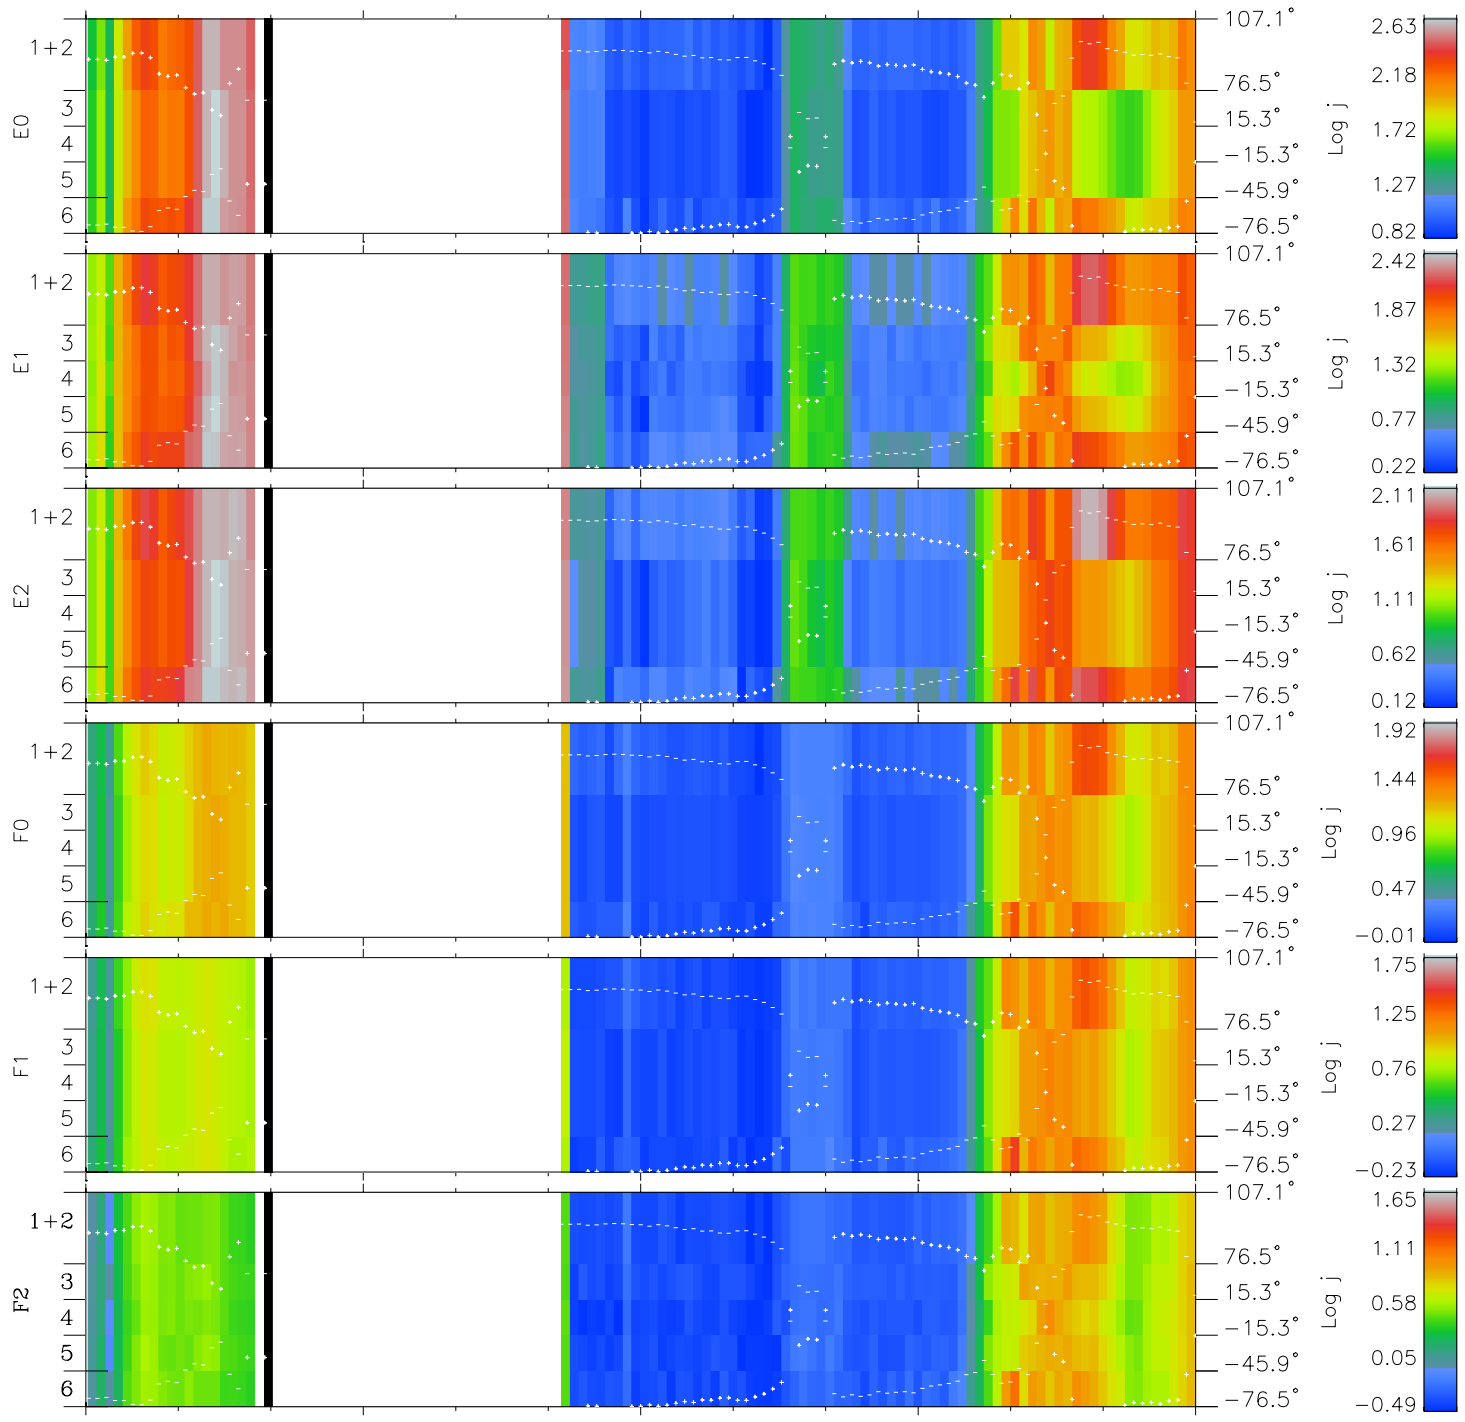

# Galileo EPD Real Elevation Anisotropies 98234

Software Version: RTELEV\_FLUX V 1.20  
Data Production: 06-03-00  
Plot Production: Sun Sep 16 11:53:52 2001  
Color File: wondr3  
Geofactor File: 1.1

00:00:00 1998-234	234-06	234-12	234-18	00:00:00 1998-235	
+	+	+	+	+	X JSE(R <sub>j</sub> )
-123.88	-123.95	-124.02	-124.08	-124.13	Y JSE(R <sub>j</sub> )
7.46	7.09	6.72	6.36	5.99	Z JSE(R <sub>j</sub> )
4.34	4.36	4.38	4.40	4.41	

- ◇ = Jupiter look direction
- = Corotation look direction