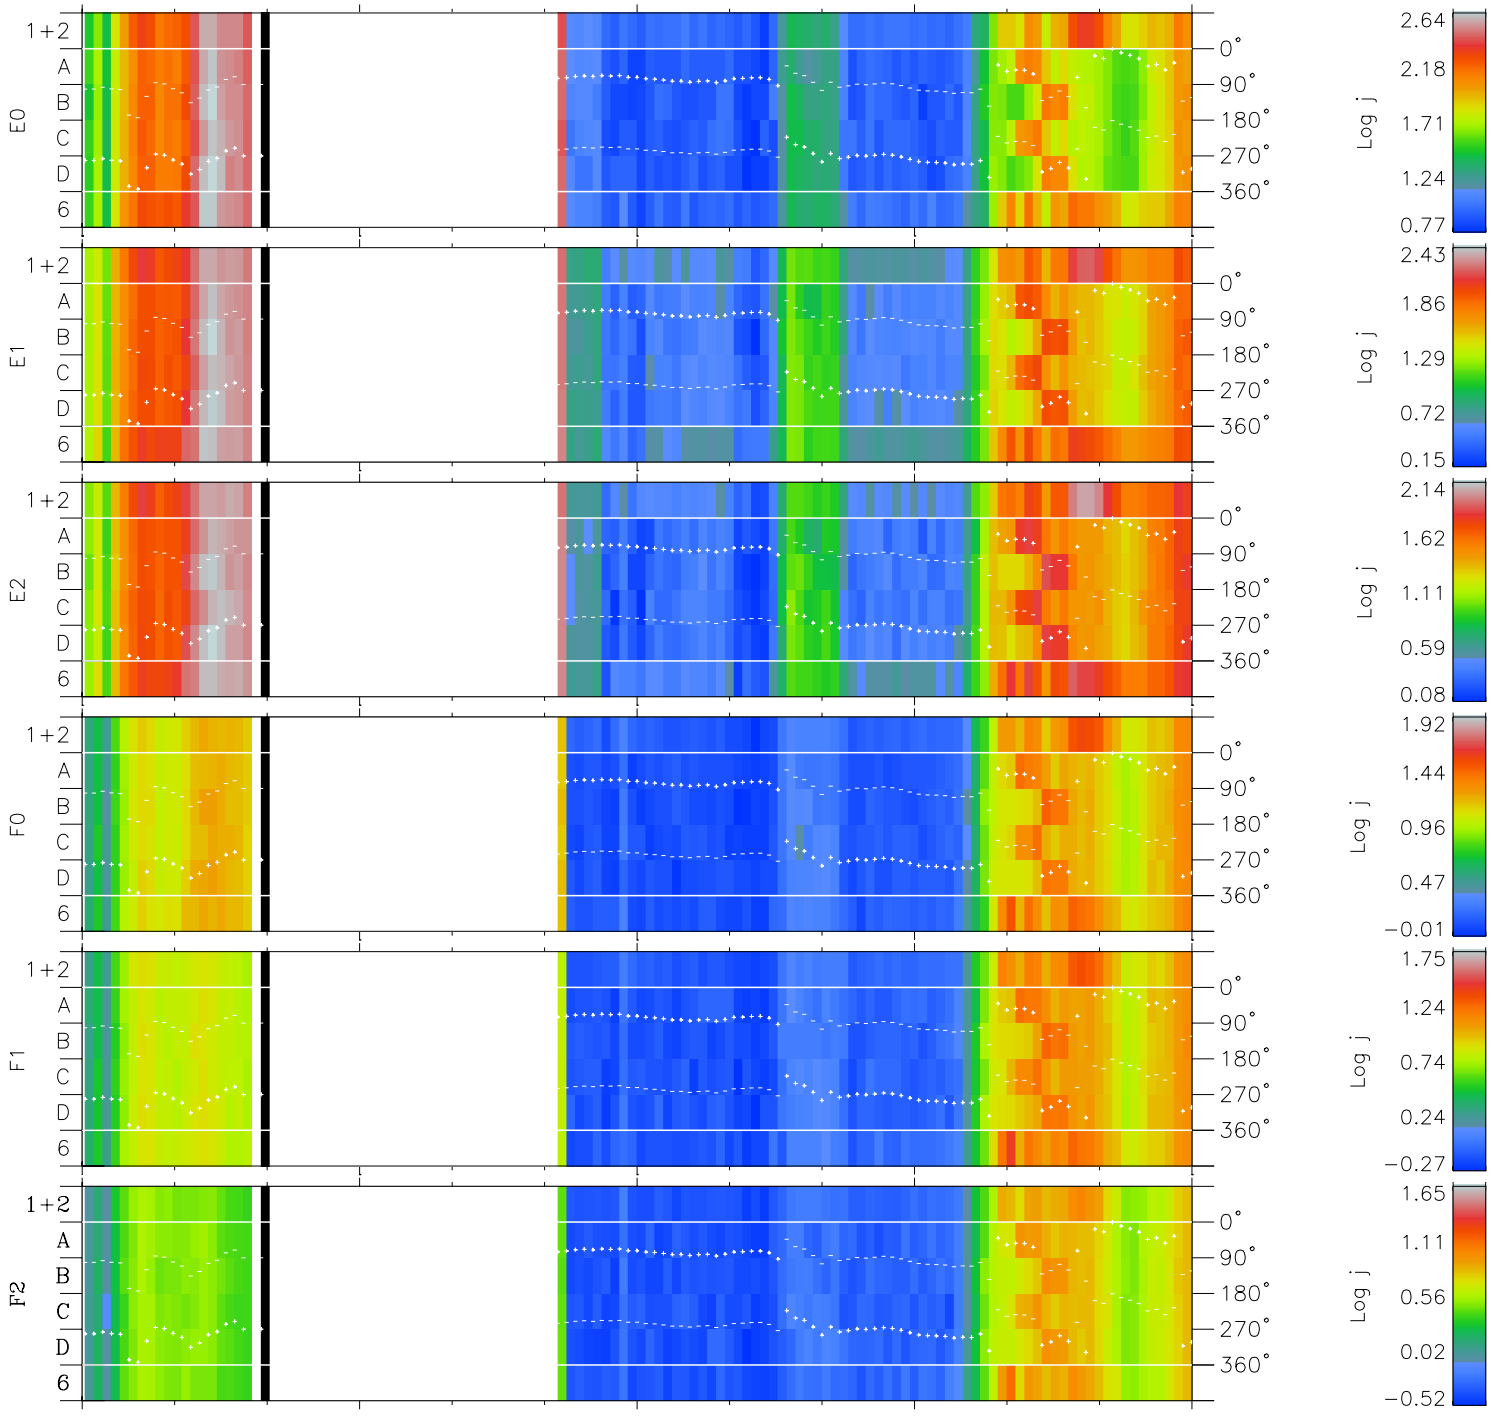

Galileo EPD Real Time Azimuth Anisotropies 98234

Software Version: RTAZIM_FLUX V 1.20
Data Production: 06-03-00
Plot Production: Sun Sep 16 11:54:19 2001
Color File: wondr3
Geofactor File: 1.1

00:00:00 1998-234	234-06	234-12	234-18	00:00:00 1998-235	
+	+	+	+	+	
-123.88	-123.95	-124.02	-124.08	-124.13	X JSE(R _j)
7.46	7.09	6.72	6.36	5.99	Y JSE(R _j)
4.34	4.36	4.38	4.40	4.41	Z JSE(R _j)

◇ = Jupiter look direction
□ = Corotation look direction