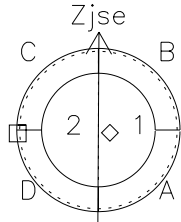

Galileo EPD Real Time Azimuth Anisotropies 98234

Software Version: RTAZIM_FLUX V 1.20
Data Production: 06-03-00
Plot Production: Sun Sep 16 11:54:19 2001
Color File: wondr3
Geofactor File: 1.1

00:00:00 1998-234	234-06	234-12	234-18	00:00:00 1998-235	
+	+	+	+	+	
-123.88	-123.95	-124.02	-124.08	-124.13	X JSE(R _j)
7.46	7.09	6.72	6.36	5.99	Y JSE(R _j)
4.34	4.36	4.38	4.40	4.41	Z JSE(R _j)

◇ = Jupiter look direction
□ = Corotation look direction