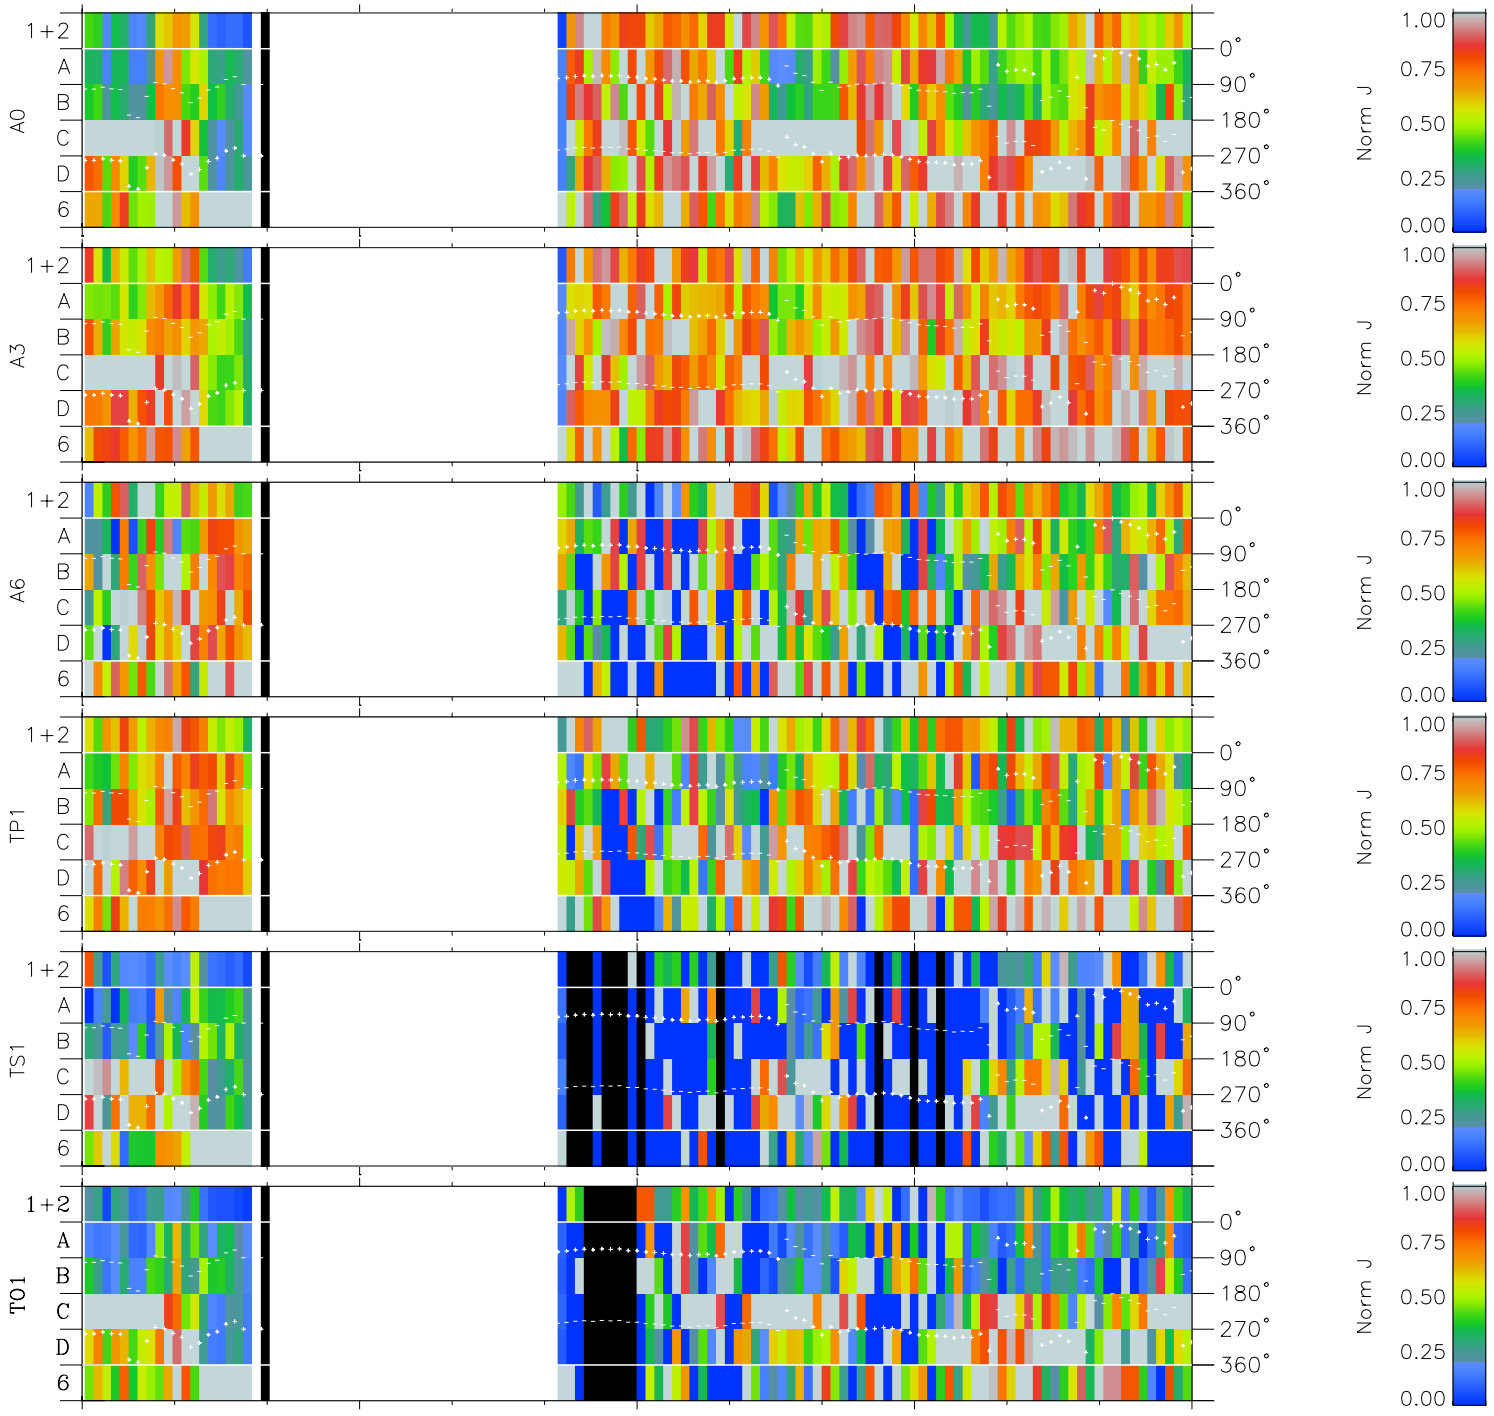

# Galileo EPD Real Time Azimuth Anisotropies 98234

Software Version: RTAZIM\_NORM V 1.20  
Data Production: 06-03-00  
Plot Production: Sun Sep 16 11:54:24 2001  
Color File: wondr3  
Geofactor File: 1.1

00:00:00 1998-234	234-06	234-12	234-18	00:00:00 1998-235	
+	+	+	+	+	X JSE( $R_j$ )
-123.88	-123.95	-124.02	-124.08	-124.13	Y JSE( $R_j$ )
7.46	7.09	6.72	6.36	5.99	Z JSE( $R_j$ )
4.34	4.36	4.38	4.40	4.41	

- ◇ = Jupiter look direction
- = Corotation look direction