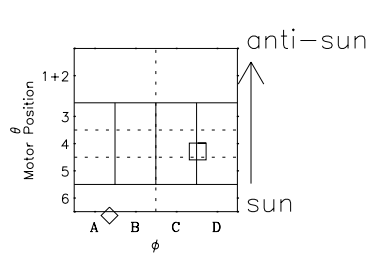

Galileo EPD Real Time Omni Spectrum 98233

Software Version: RTSPEC_OMNI V 1.20
 Data Production: 06-03-00
 Plot Production: Sun Sep 16 11:45:14 2001
 Color File: wondr3
 Geofactor File: 1.1

- ◇ = Jupiter look direction
- = Corotation look direction