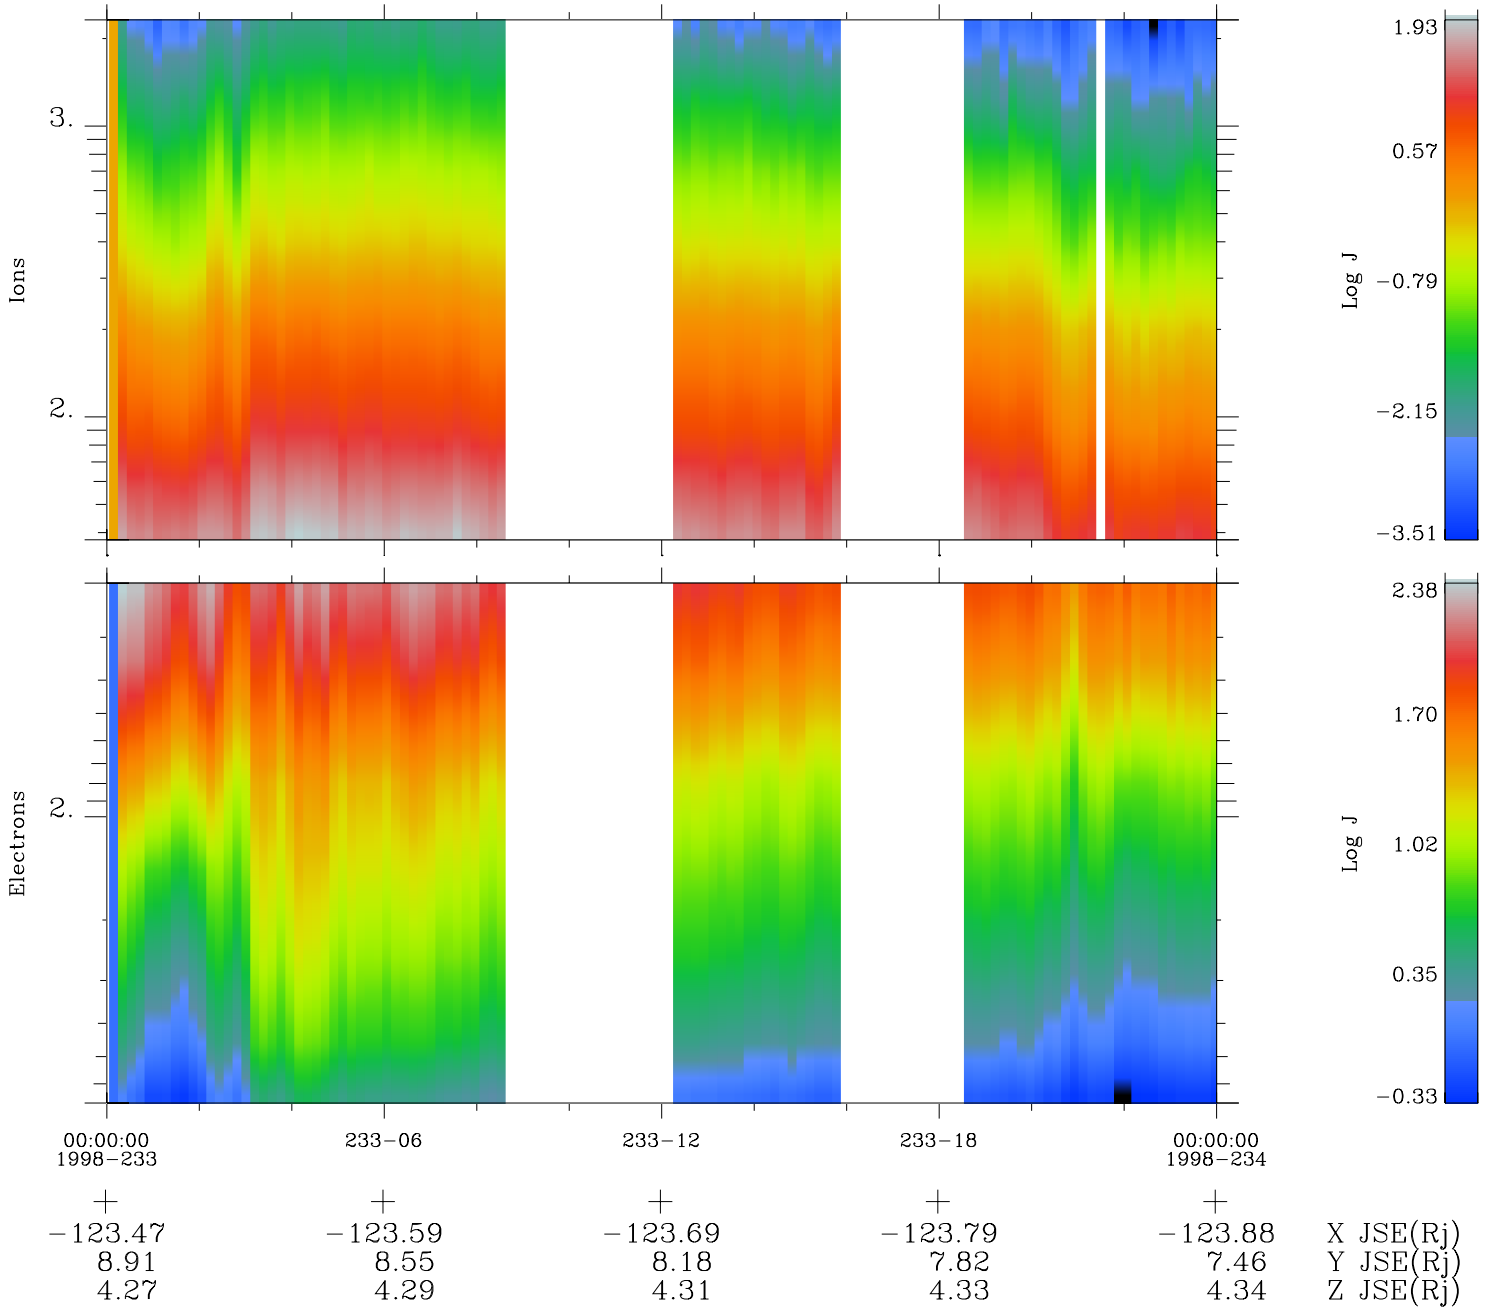

Galileo EPD Real Time Omni Spectrum 98233

Software Version: RTSPEC_OMNI V 1.20
 Data Production: 06-03-00
 Plot Production: Sun Sep 16 11:45:14 2001
 Color File: wondr3
 Geofactor File: 1.1

- ◇ = Jupiter look direction
- = Corotation look direction