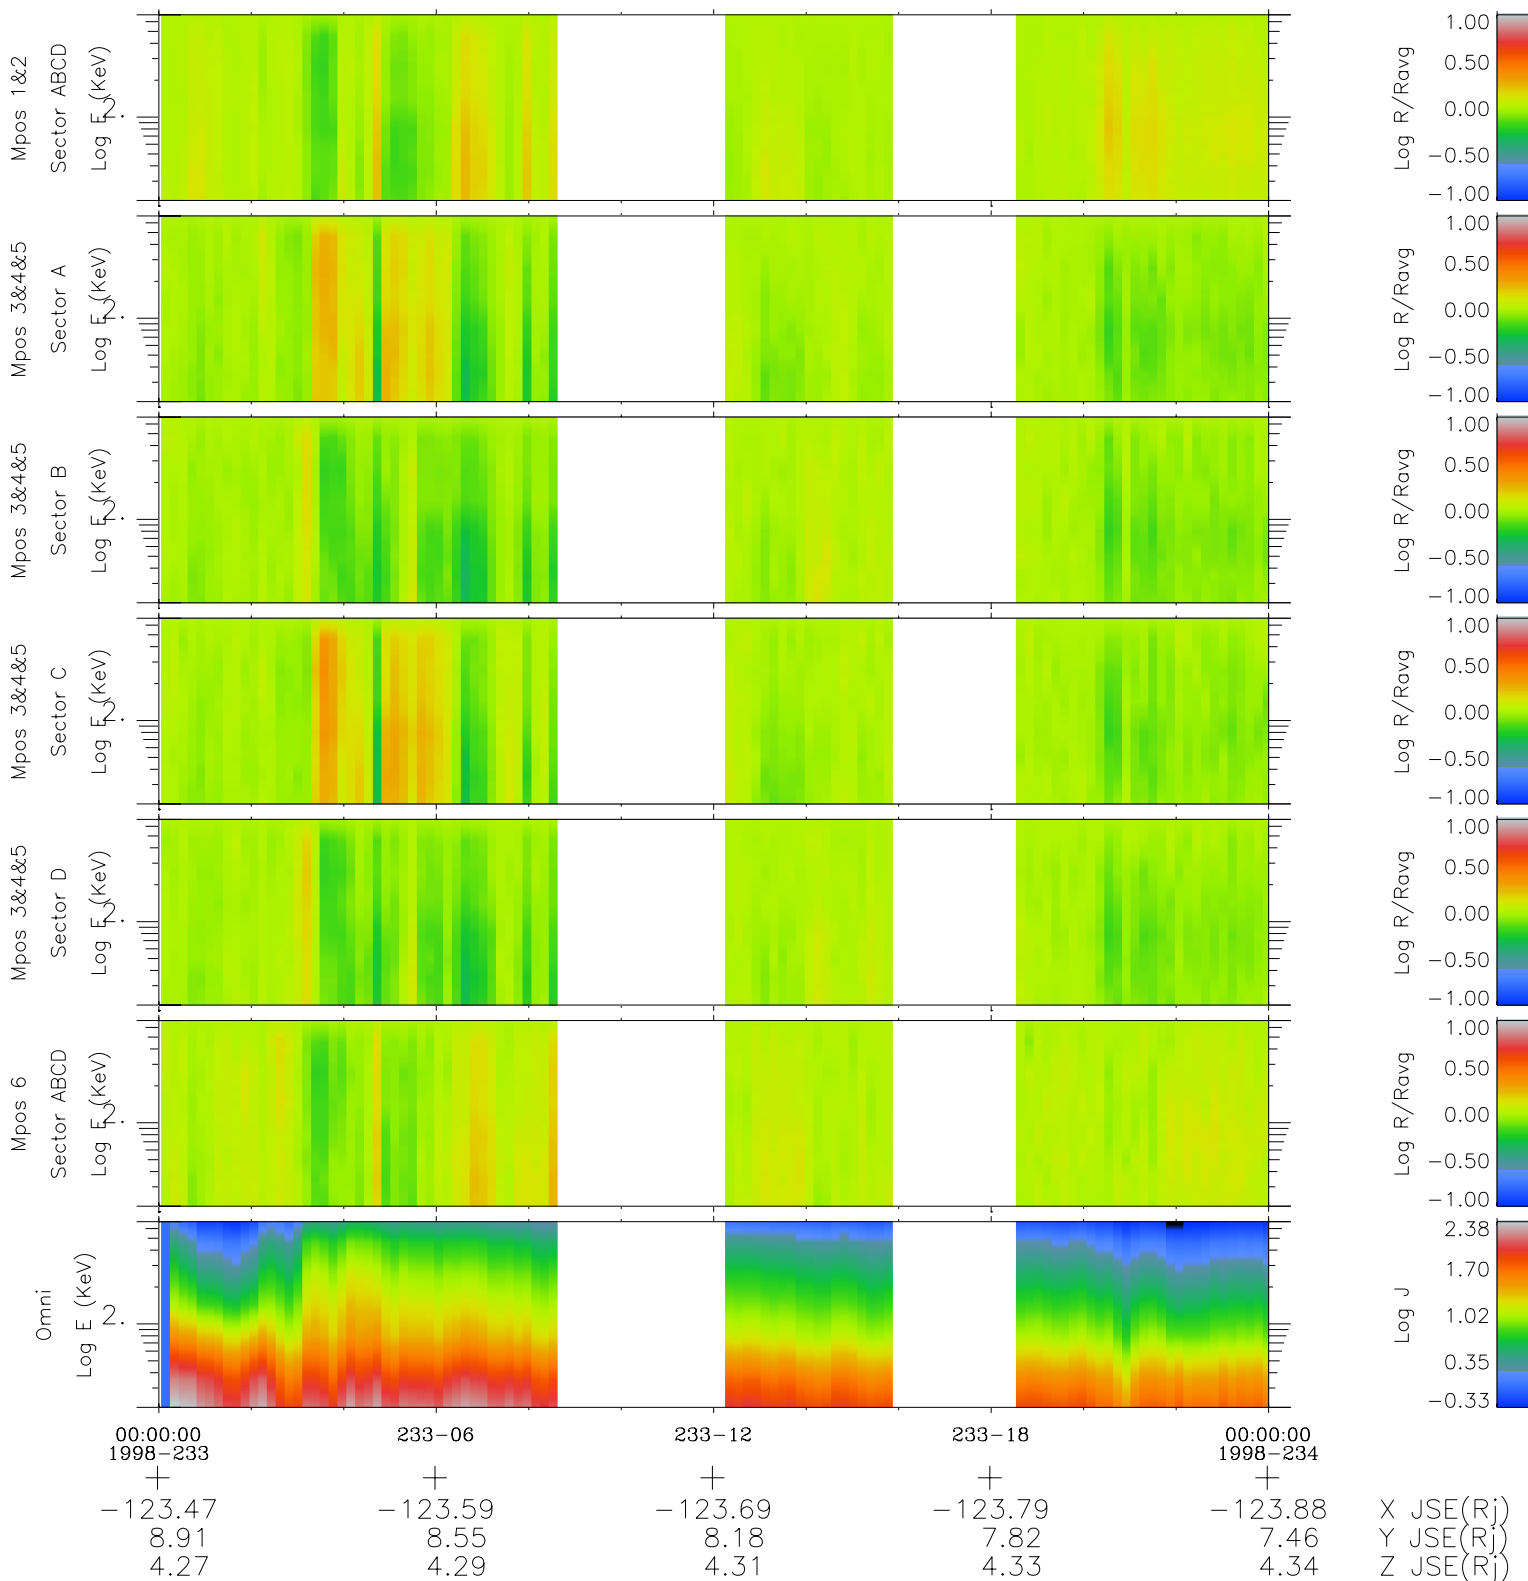

Galileo EPD Real Time R6 Electrons Spectra 98233

Software Version: RTSPEC_R6 V 1.20
 Data Production: 06-03-00
 Plot Production: Sun Sep 16 11:45:09 2001
 Color File: wondr3
 Geofactor File: 1.1

- ◇ = Jupiter look direction
- = Corotation look direction