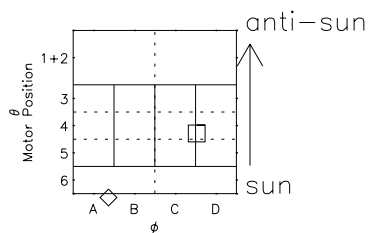

Galileo EPD Real Time R6 Electrons Spectra 98233

Software Version: RTSPEC_R6 V 1.20
 Data Production: 06-03-00
 Plot Production: Sun Sep 16 11:45:09 2001
 Color File: wondr3
 Geofactor File: 1.1

- ◇ = Jupiter look direction
- = Corotation look direction