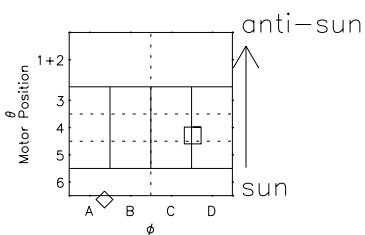

Galileo EPD Real Time R6 Ions Spectra 98233

Software Version: RTSPEC_R6 V 1.20
 Data Production: 06-03-00
 Plot Production: Sun Sep 16 11:45:03 2001
 Color File: wondr3
 Geofactor File: 1.1

◇ = Jupiter look direction
 □ = Corotation look direction