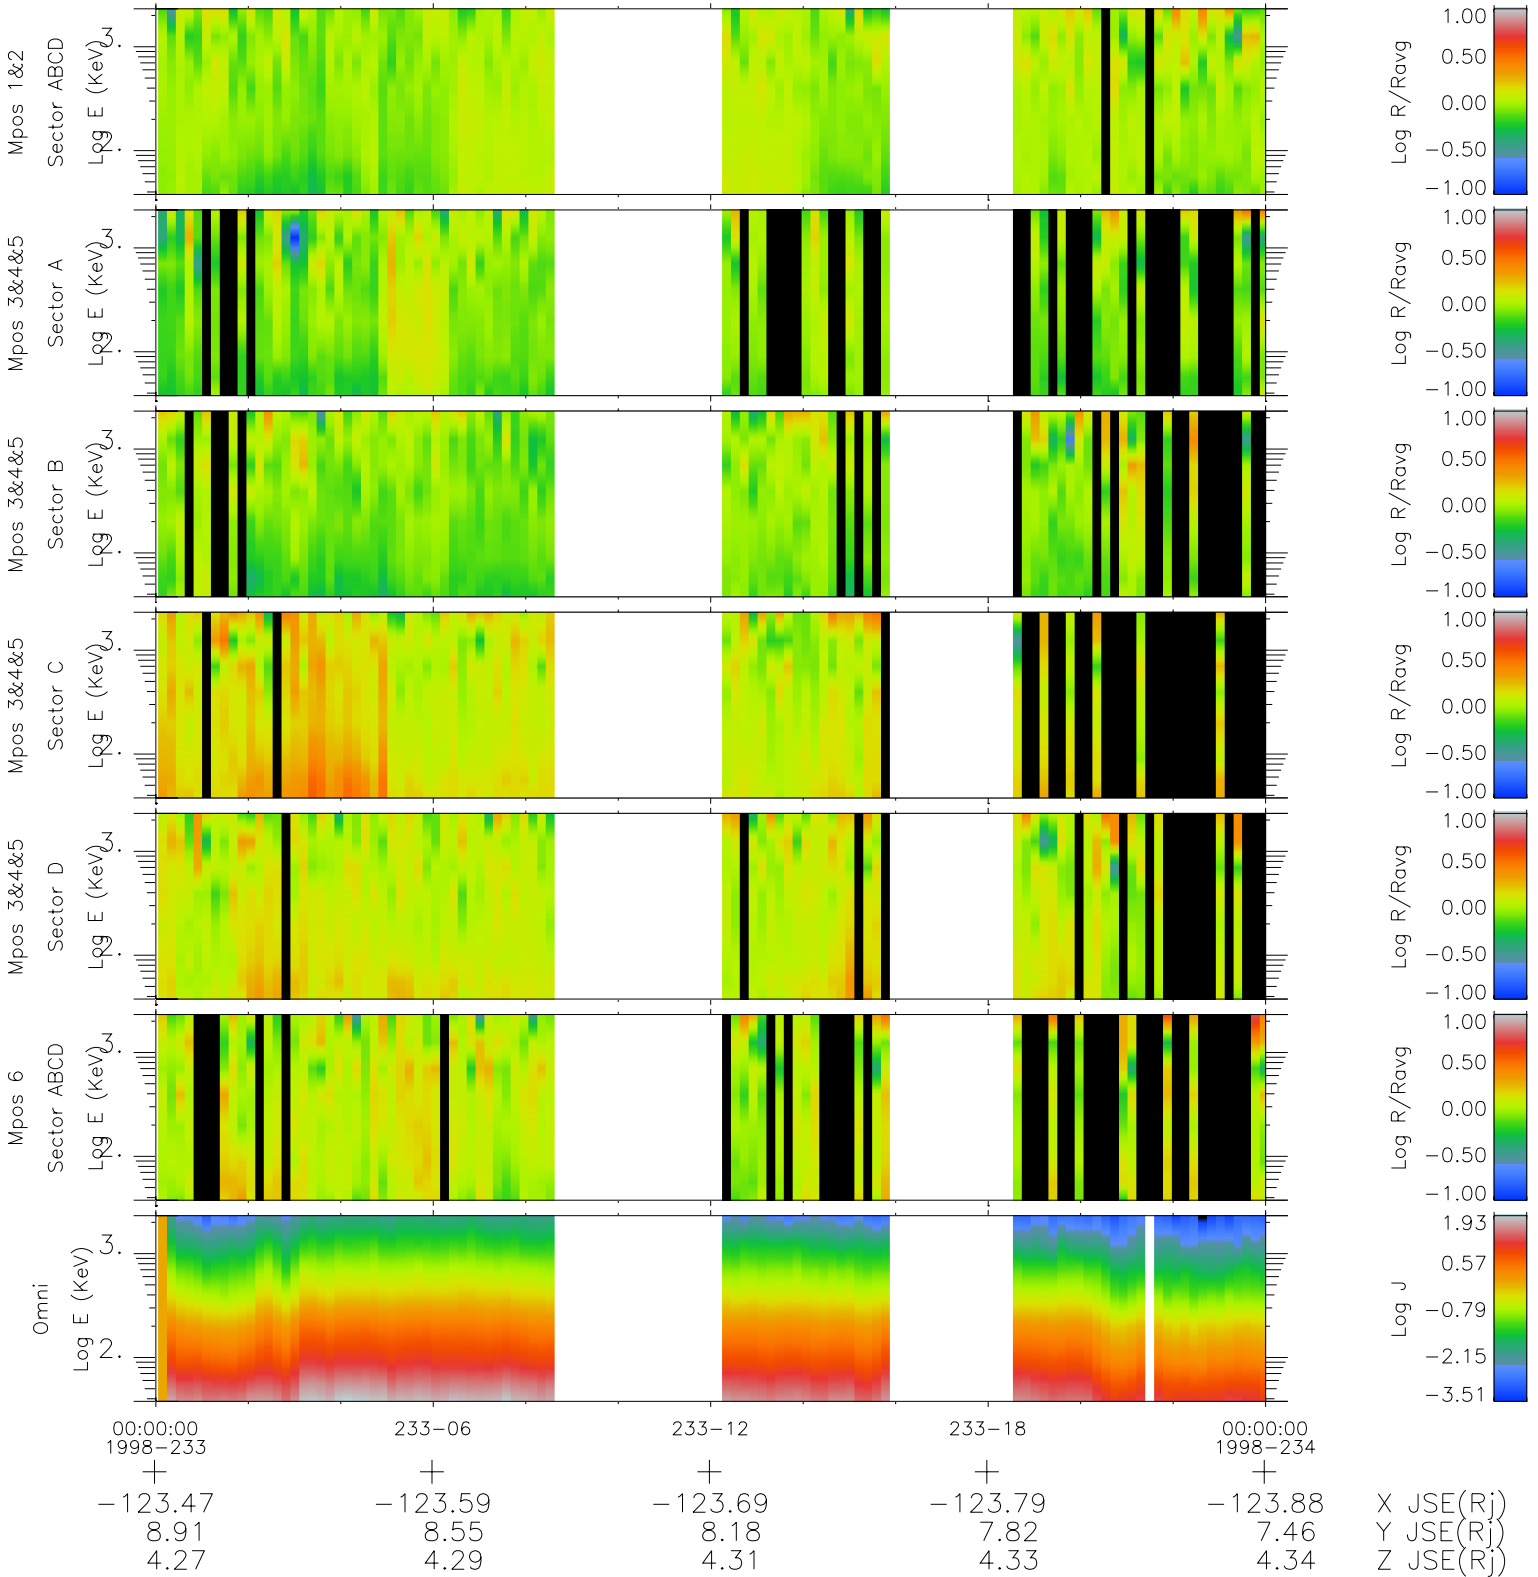

Galileo EPD Real Time R6 Ions Spectra 98233

Software Version: RTSPEC_R6 V 1.20
 Data Production: 06-03-00
 Plot Production: Sun Sep 16 11:45:03 2001
 Color File: wondr3
 Geofactor File: 1.1

◇ = Jupiter look direction
 □ = Corotation look direction