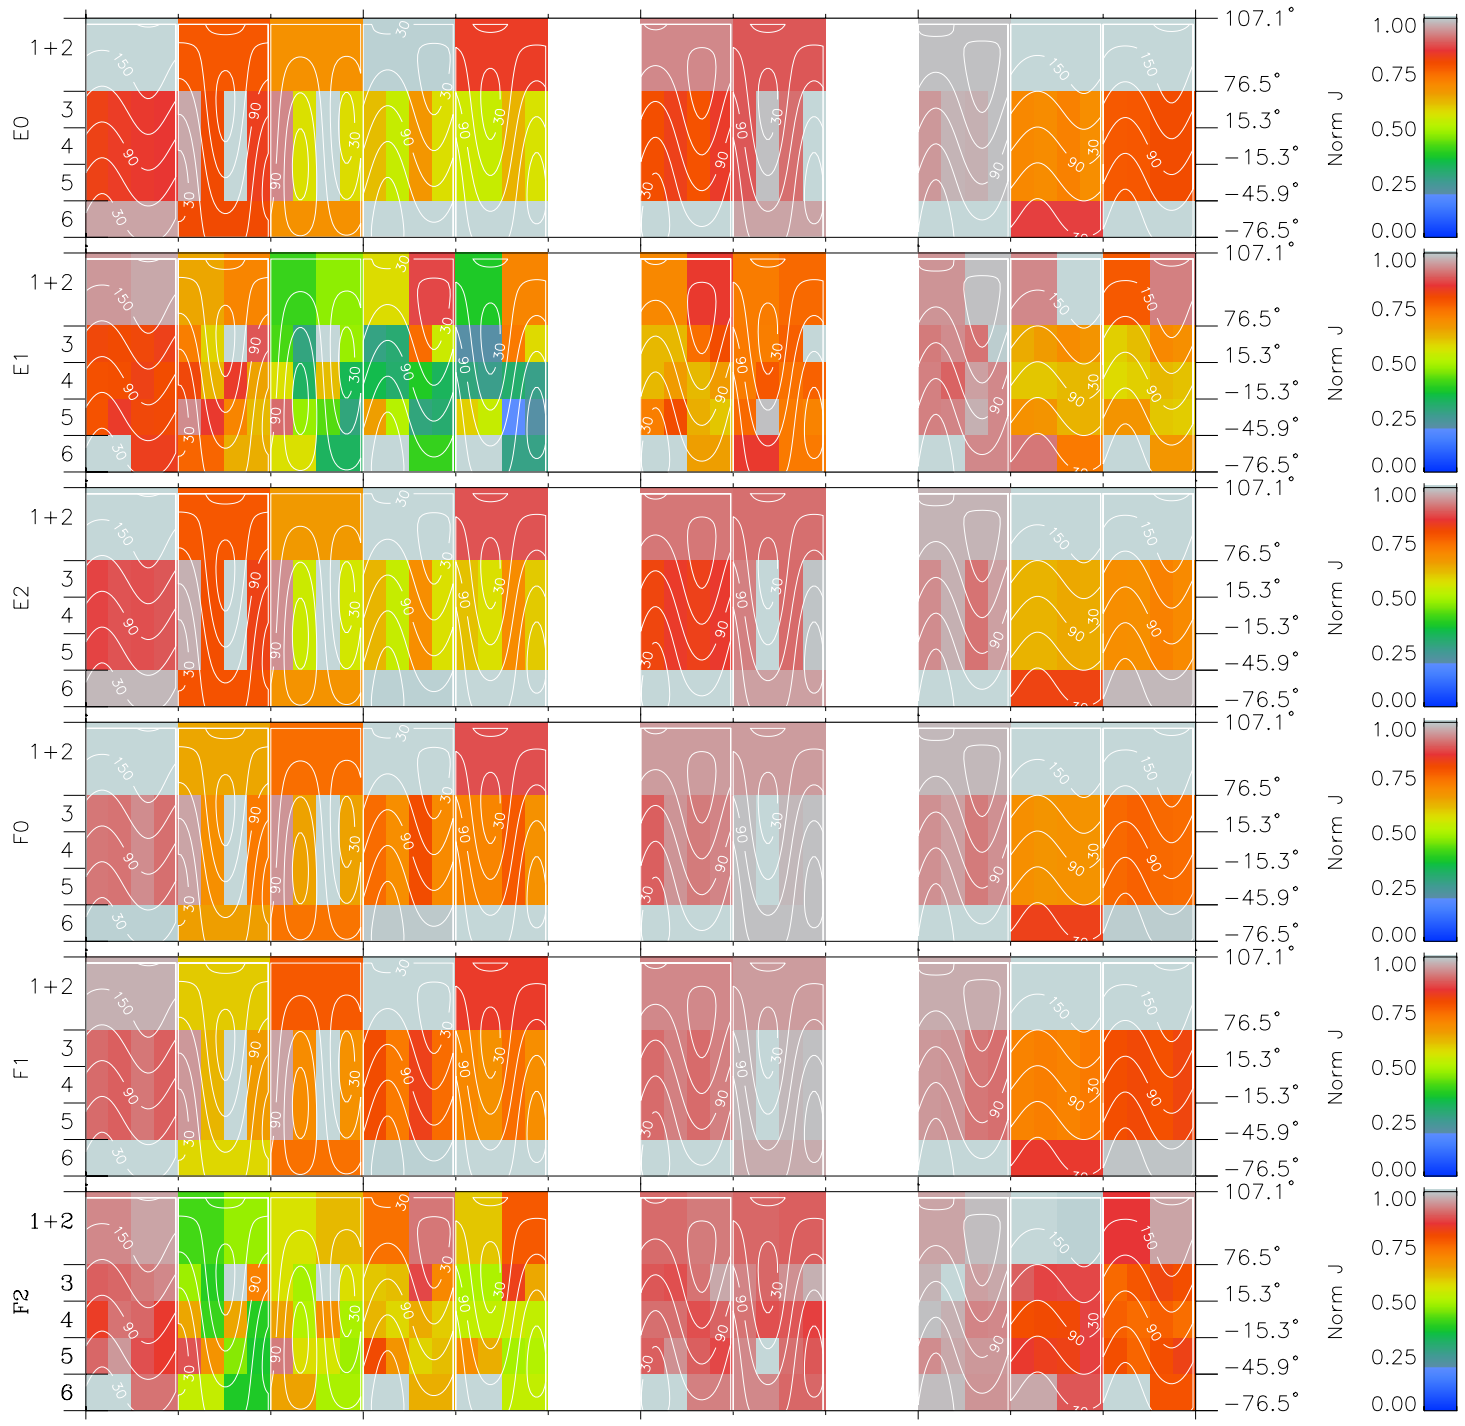

Galileo EPD Real Time All-Sky Anisotropies 98233

Software Version: RTSKY_NORM V 1.20
 Data Production: 06-03-00
 Plot Production: Sun Sep 16 11:45:51 2001
 Color File: wondr3
 Geofactor File: 1.1

00:00:00 1998-233	233-06	233-12	233-18	00:00:00 1998-234	X JSE(R _j)
+	+	+	+	+	
-123.47	-123.59	-123.69	-123.79	-123.88	Y JSE(R _j)
8.91	8.55	8.18	7.82	7.46	Z JSE(R _j)
4.27	4.29	4.31	4.33	4.34	

- ◇ = Jupiter look direction
- = Corotation look direction