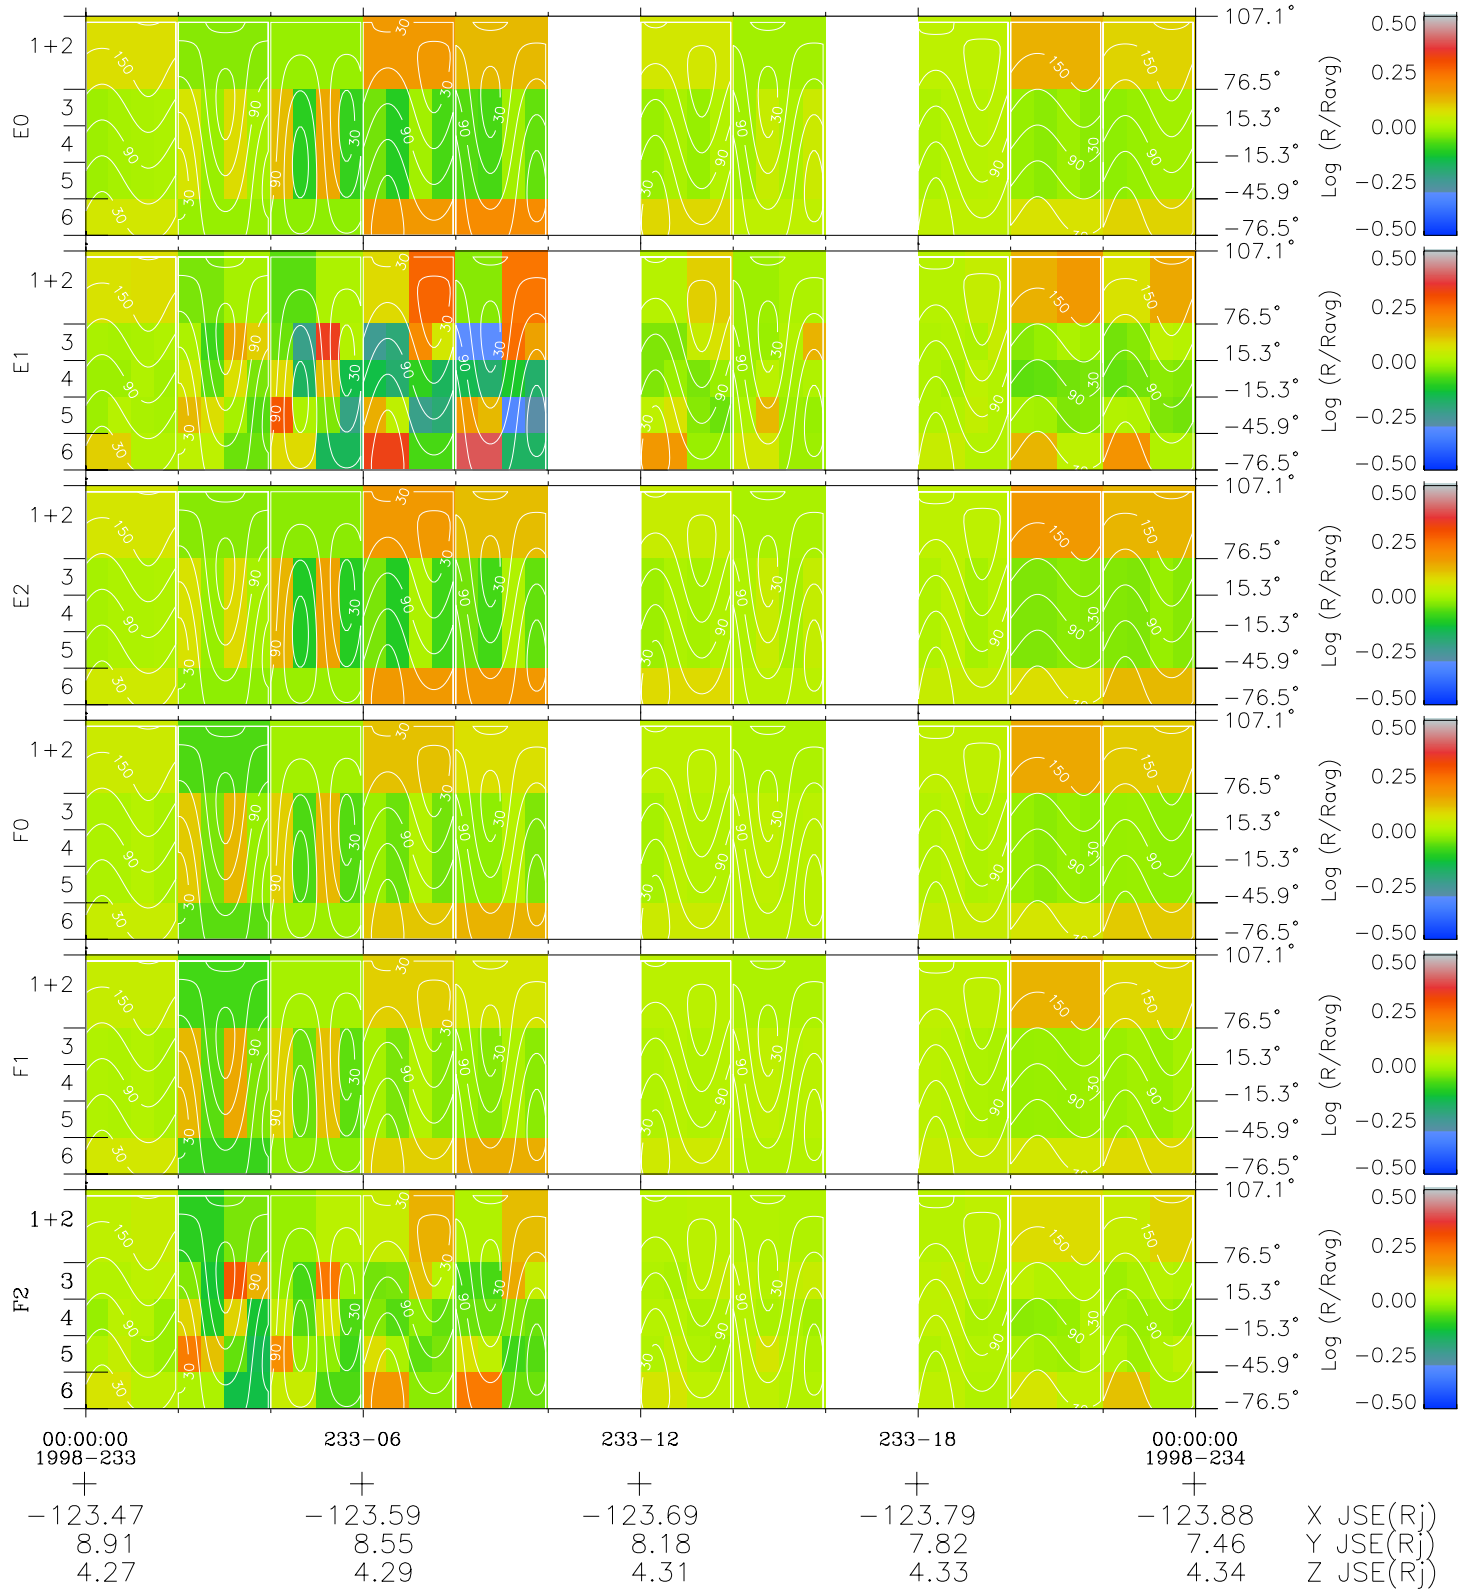

# Galileo EPD Real Time All-Sky Anisotropies 98233

Software Version: RTSKY\_MEAN V 1.20  
 Data Production: 06-03-00  
 Plot Production: Sun Sep 16 11:45:28 2001  
 Color File: wondr3  
 Geofactor File: 1.1

- ◇ = Jupiter look direction
- = Corotation look direction