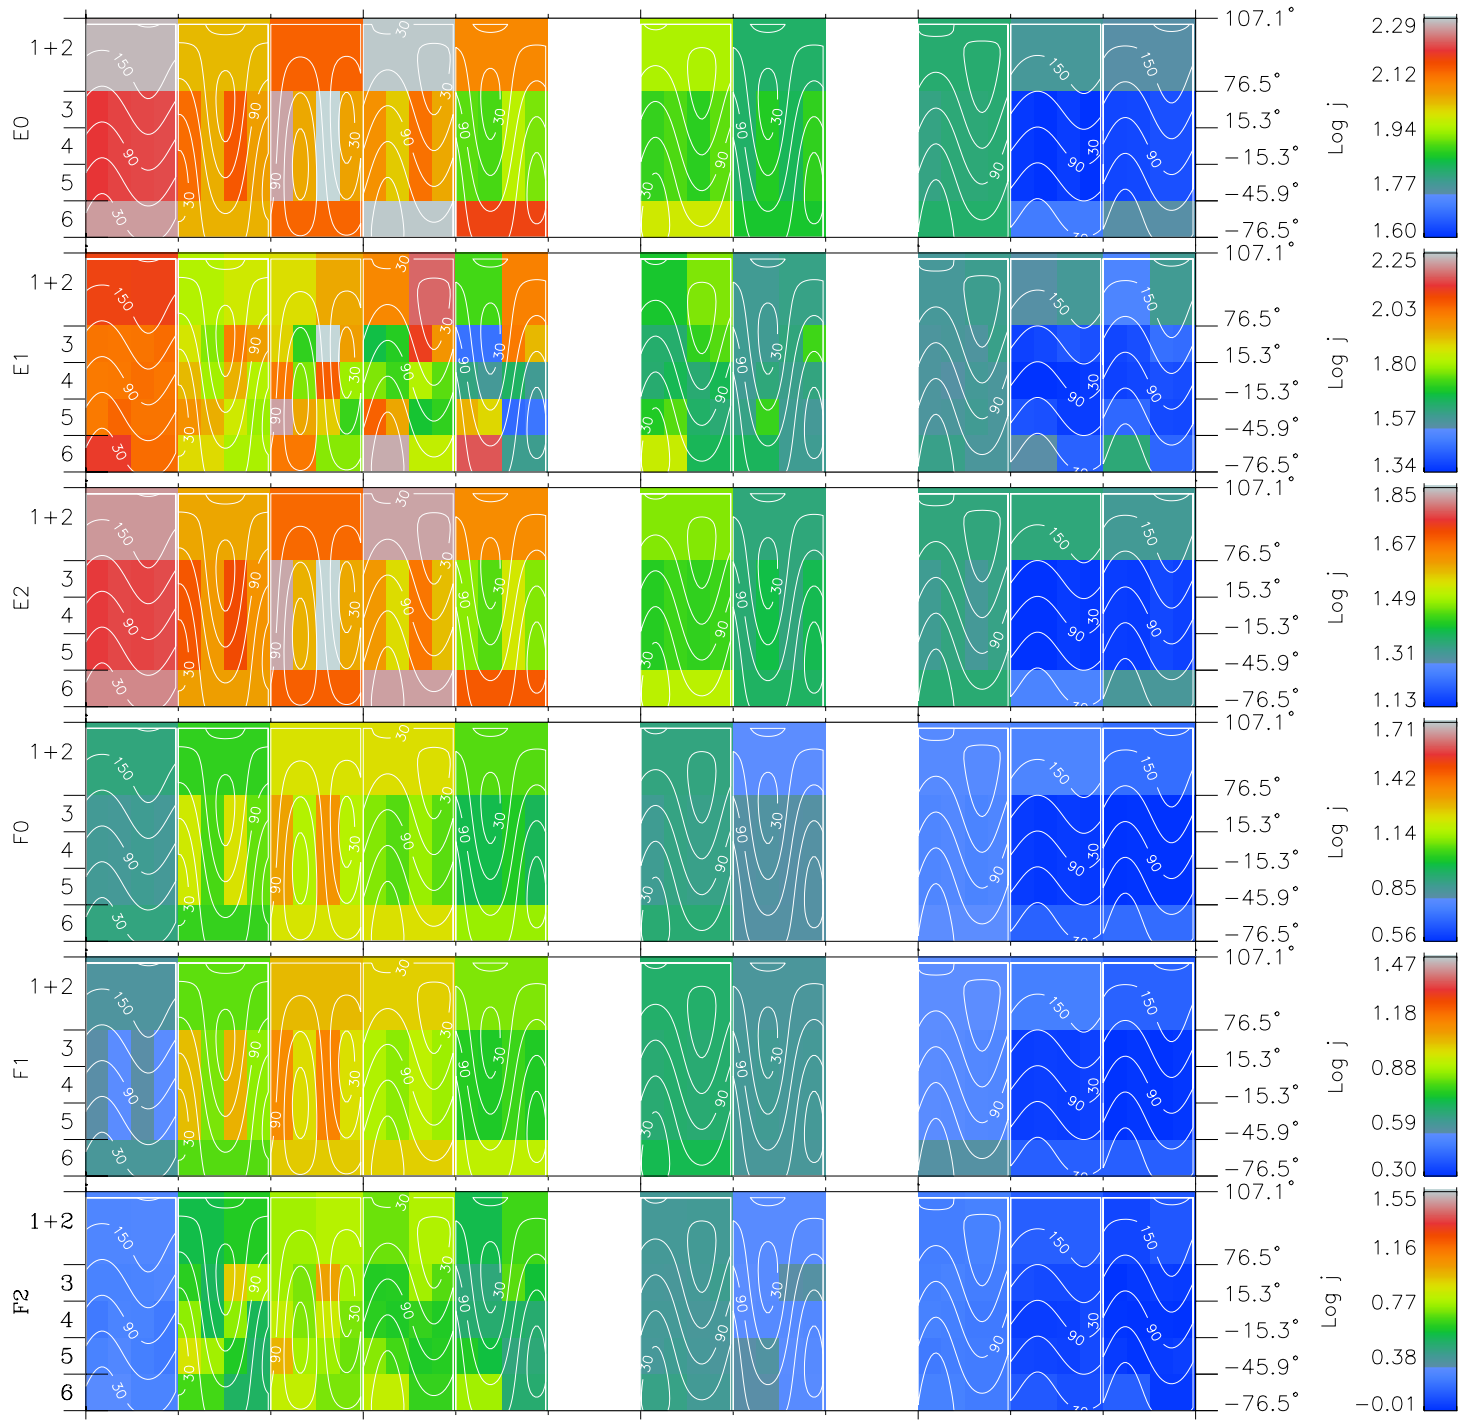

Galileo EPD Real Time All-Sky Anisotropies 98233

Software Version: RTSKY_FLUX V 1.20
 Data Production: 06-03-00
 Plot Production: Sun Sep 16 11:45:38 2001
 Color File: wondr3
 Geofactor File: 1.1

Time	1998-233	233-06	233-12	233-18	1998-234	
+	-123.47	-123.59	-123.69	-123.79	-123.88	X JSE(R _j)
	8.91	8.55	8.18	7.82	7.46	Y JSE(R _j)
	4.27	4.29	4.31	4.33	4.34	Z JSE(R _j)

- ◇ = Jupiter look direction
- = Corotation look direction