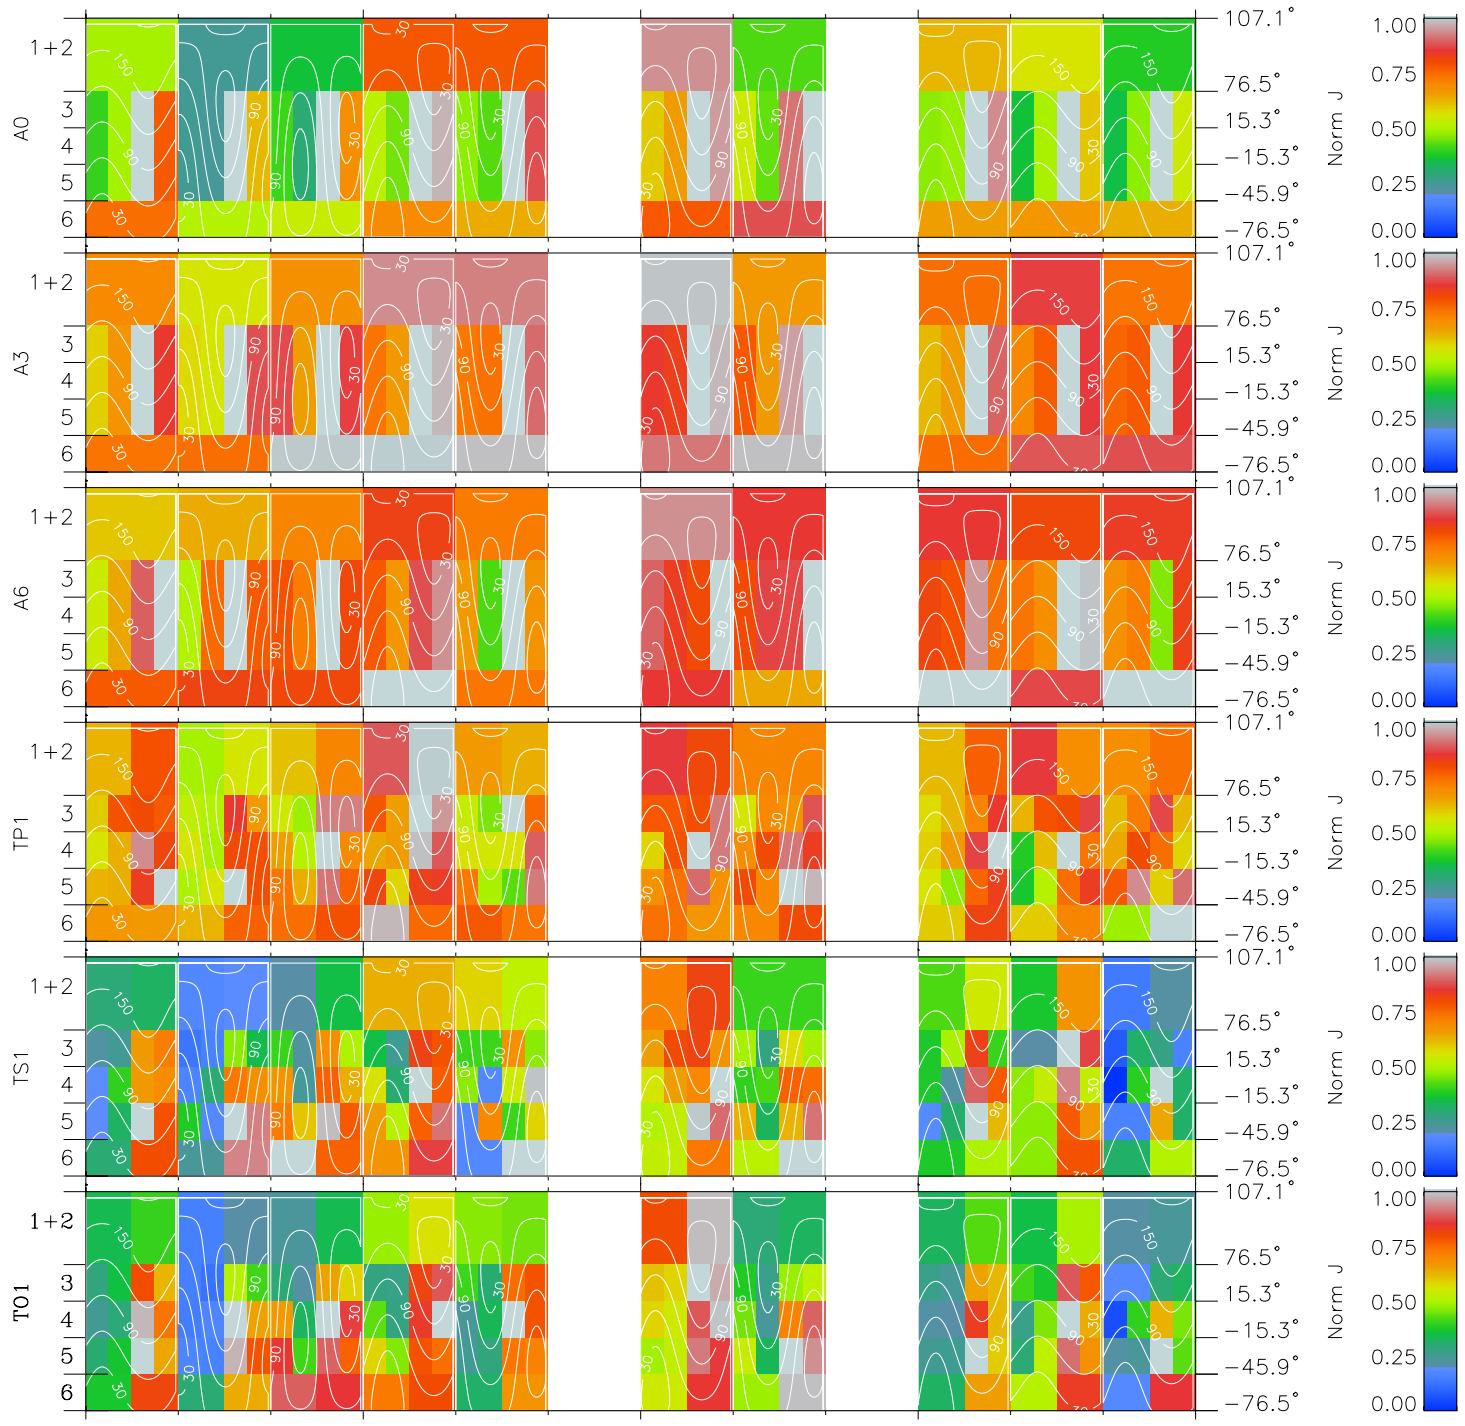

Galileo EPD Real Time All-Sky Anisotropies 98233

Software Version: RTSKY_NORM V 1.20
Data Production: 06-03-00
Plot Production: Sun Sep 16 11:45:45 2001
Color File: wondr3
Geofactor File: 1.1

00:00:00 1998-233	233-06	233-12	233-18	00:00:00 1998-234	
+	+	+	+	+	X JSE(R _j)
-123.47	-123.59	-123.69	-123.79	-123.88	Y JSE(R _j)
8.91	8.55	8.18	7.82	7.46	Z JSE(R _j)
4.27	4.29	4.31	4.33	4.34	

- ◇ = Jupiter look direction
- = Corotation look direction