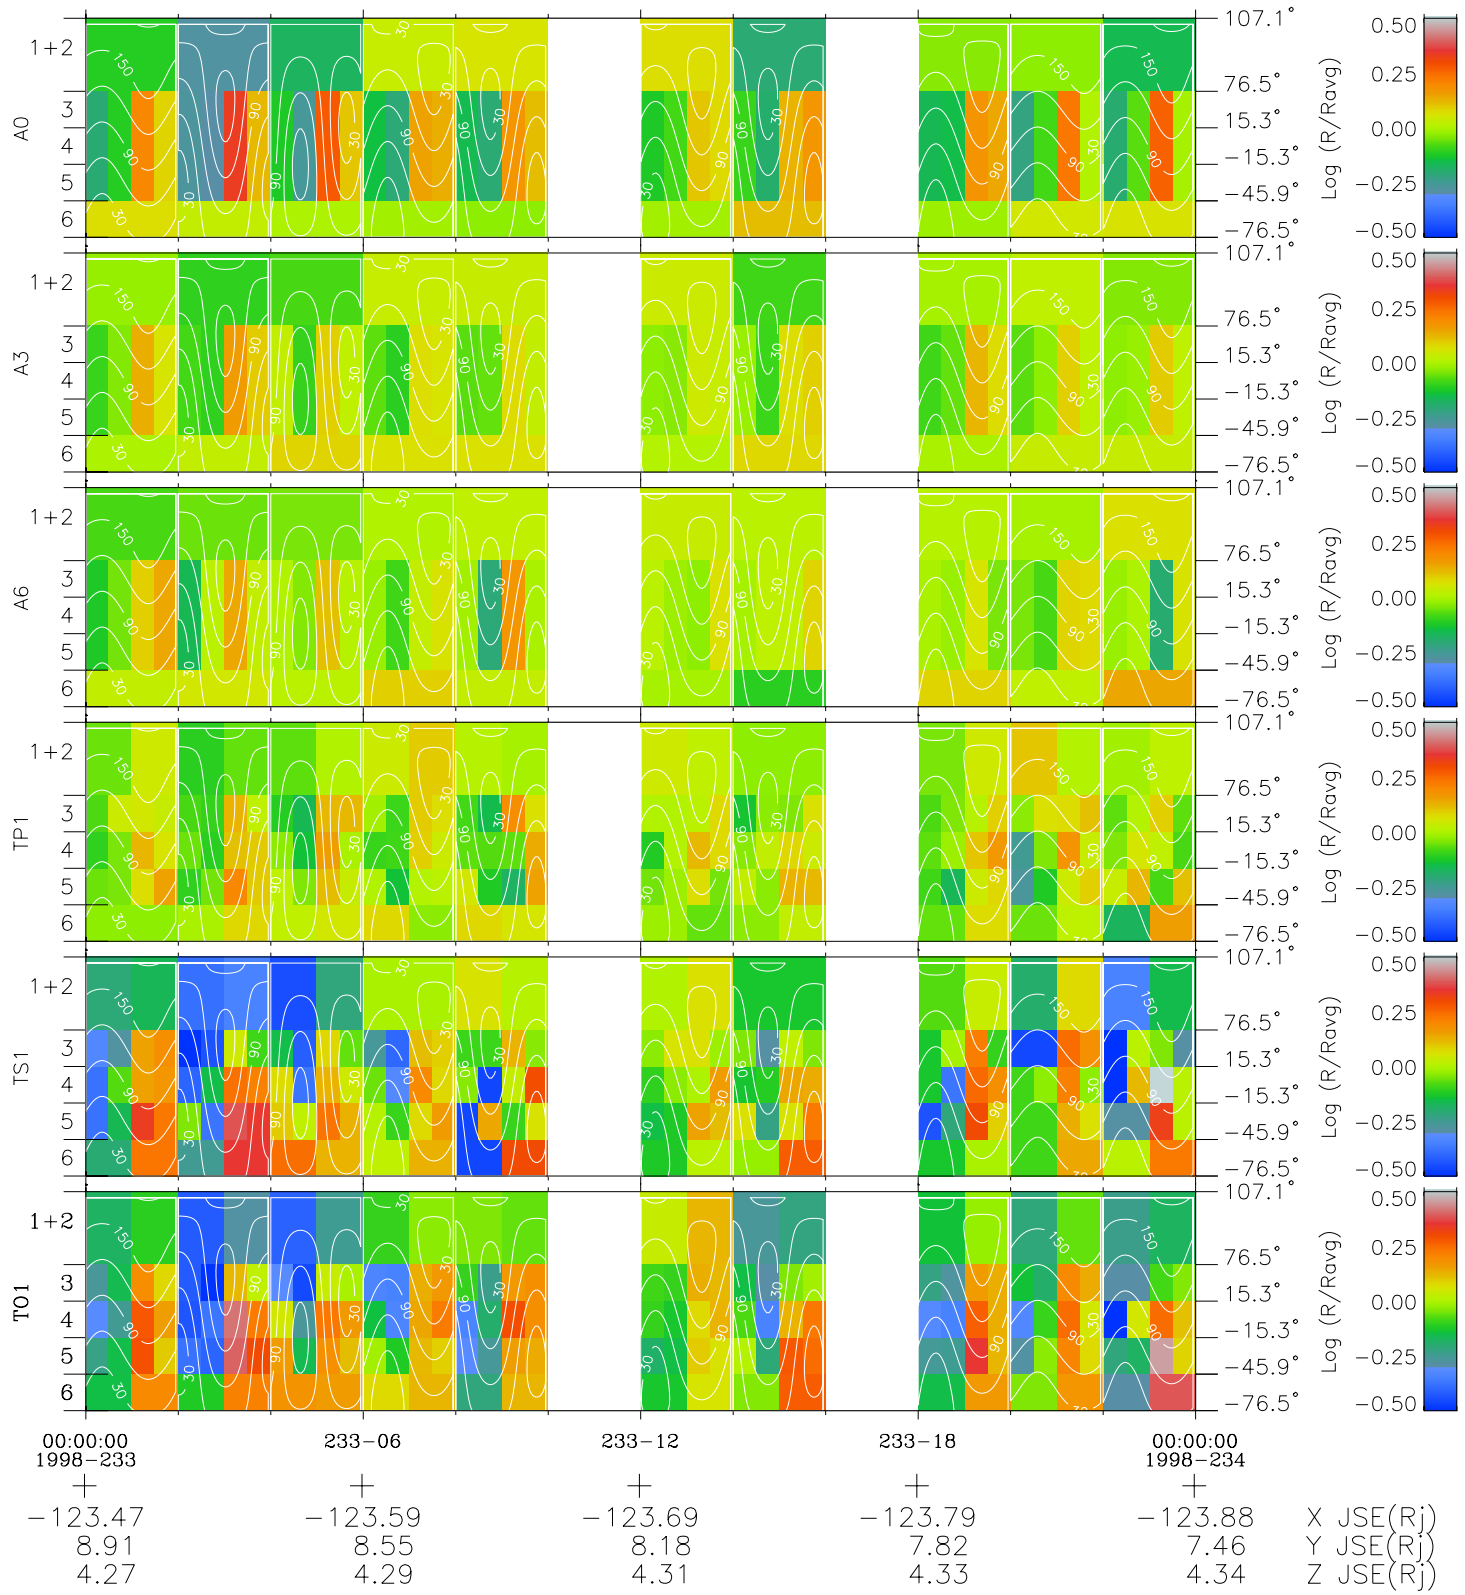

# Galileo EPD Real Time All-Sky Anisotropies 98233

Software Version: RTSKY\_MEAN V 1.20  
 Data Production: 06-03-00  
 Plot Production: Sun Sep 16 11:45:20 2001  
 Color File: wondr3  
 Geofactor File: 1.1

- ◇ = Jupiter look direction
- = Corotation look direction