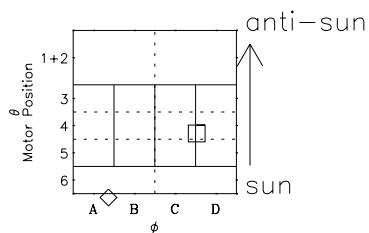

Galileo EPD Real-Time Omni 98233

Software Version: RTLINE_OMNI V 1.20
Data Production: 06-03-00
Plot Production: Sun Sep 16 11:46:50 2001

- ◇ = Jupiter look direction
- = Corotation look direction