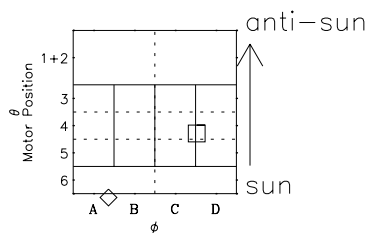

# Galileo EPD Real-Time Omni 98233

Software Version: RTLINE\_OMNI V 1.20  
Data Production: 06-03-00  
Plot Production: Sun Sep 16 11:46:49 2001

- ◇ = Jupiter look direction
- = Corotation look direction