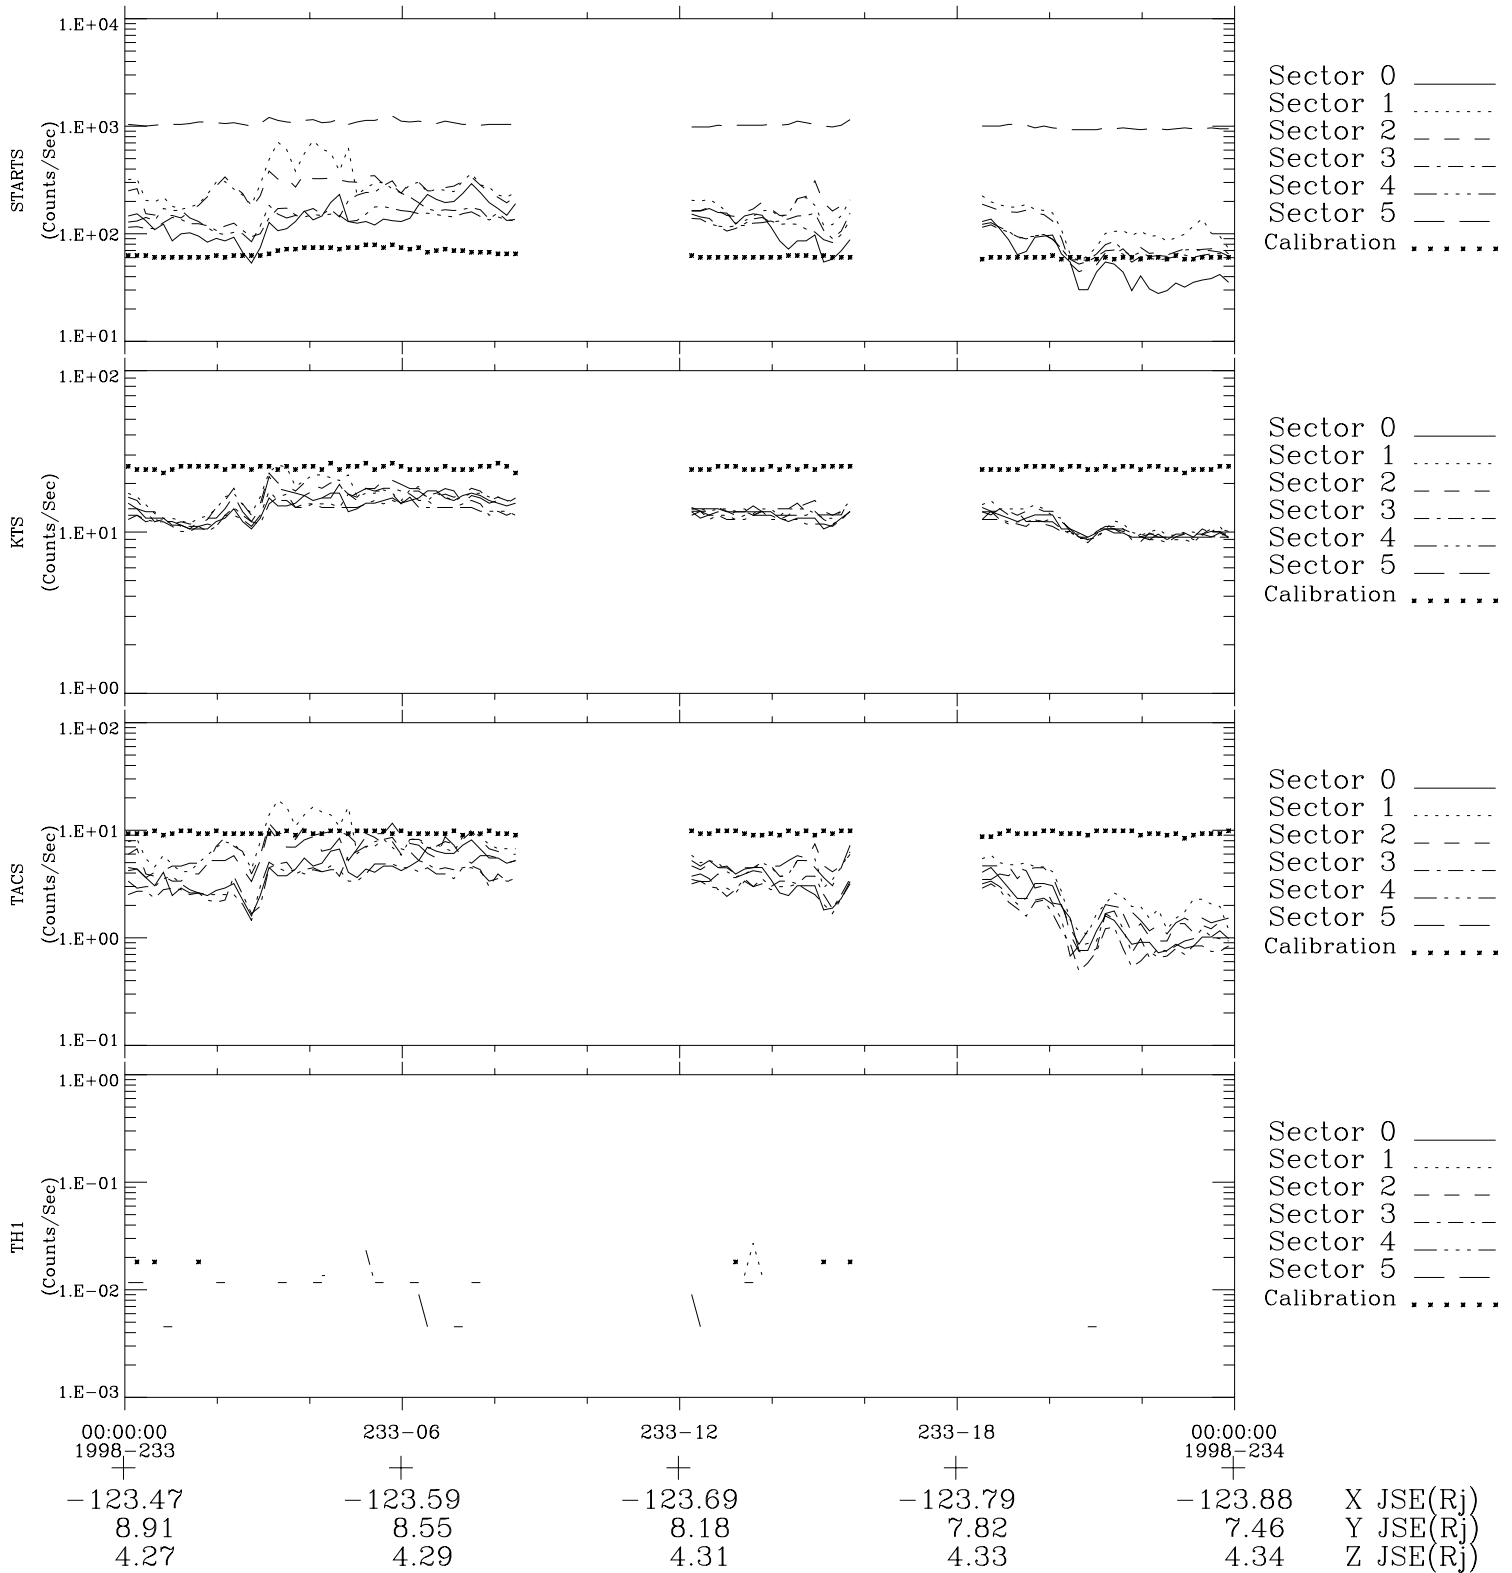

Galileo EPD Real-Time Six-Sector 98233

Software Version: RTLINE_R6 V 1.20
Data Production: 06-03-00
Plot Production: Sun Sep 16 11:46:56 2001

◇ = Jupiter look direction
□ = Corotation look direction