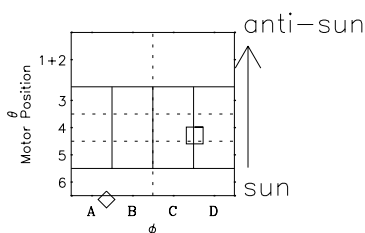

Galileo EPD Real-Time Six-Sector 98233

Software Version: RTLINE_R6 V 1.20
Data Production: 06-03-00
Plot Production: Sun Sep 16 11:46:56 2001

◇ = Jupiter look direction
□ = Corotation look direction