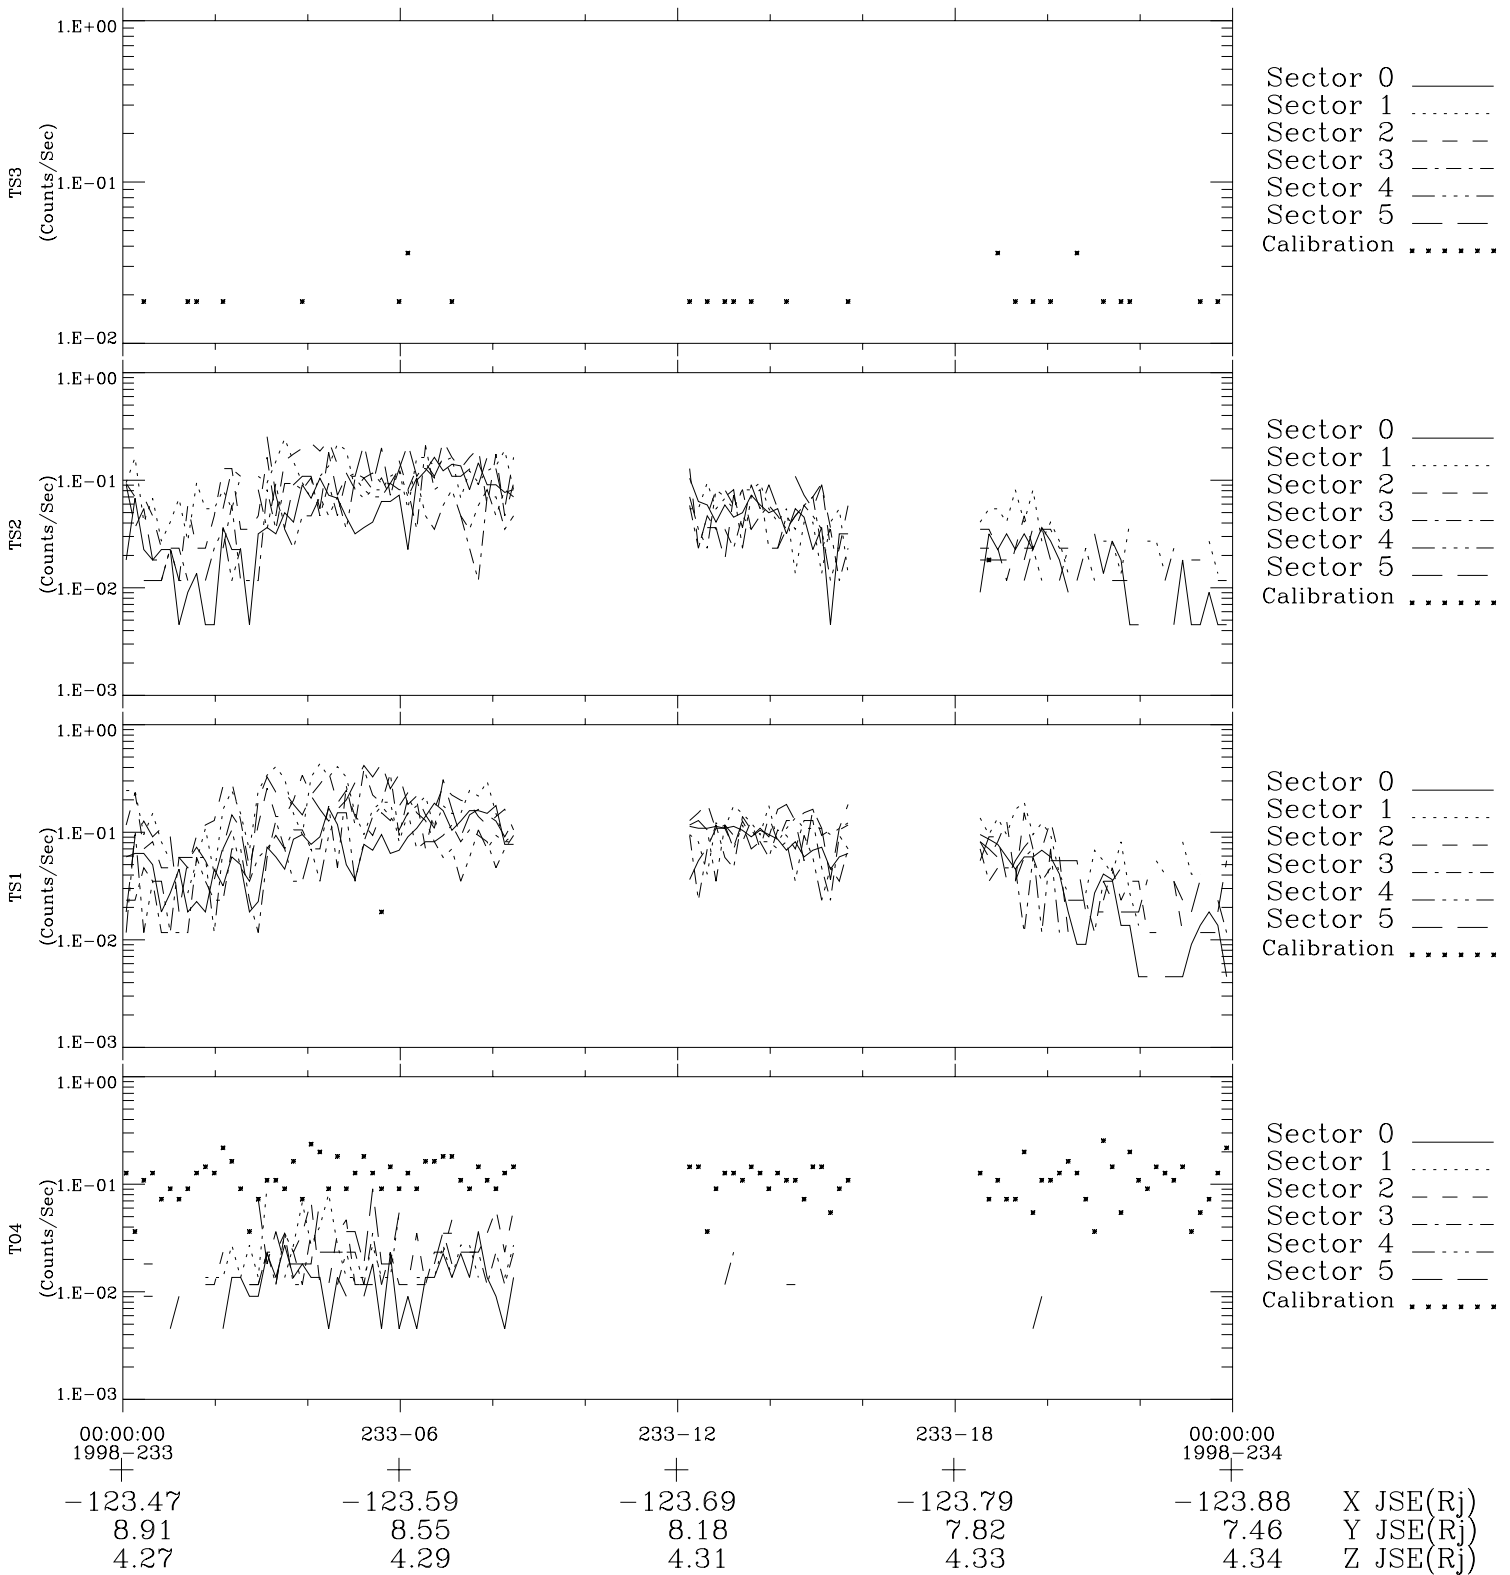

# Galileo EPD Real-Time Six-Sector 98233

Software Version: RTLINE\_R6 V 1.20  
Data Production: 06-03-00  
Plot Production: Sun Sep 16 11:46:56 2001

◇ = Jupiter look direction  
□ = Corotation look direction