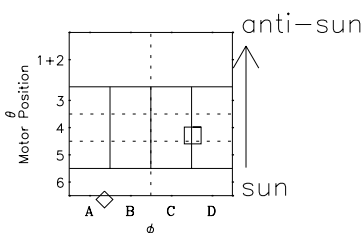

# Galileo EPD Real-Time Six-Sector 98233

Software Version: RTLINE\_R6 V 1.20  
Data Production: 06-03-00  
Plot Production: Sun Sep 16 11:46:56 2001

◇ = Jupiter look direction  
□ = Corotation look direction