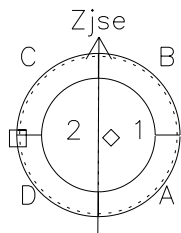

# Galileo EPD Real-Time Six-Sector 98233

Software Version: RTLINE\_R6 V 1.20  
Data Production: 06-03-00  
Plot Production: Sun Sep 16 11:46:56 2001

◇ = Jupiter look direction  
□ = Corotation look direction