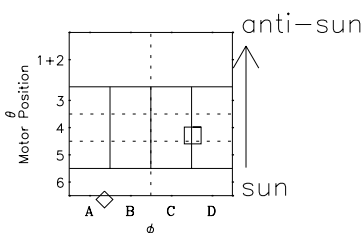

Galileo EPD Real-Time Six-Sector 98233

Software Version: RTLINE_R6 V 1.20
Data Production: 06-03-00
Plot Production: Sun Sep 16 11:46:55 2001

◇ = Jupiter look direction
□ = Corotation look direction