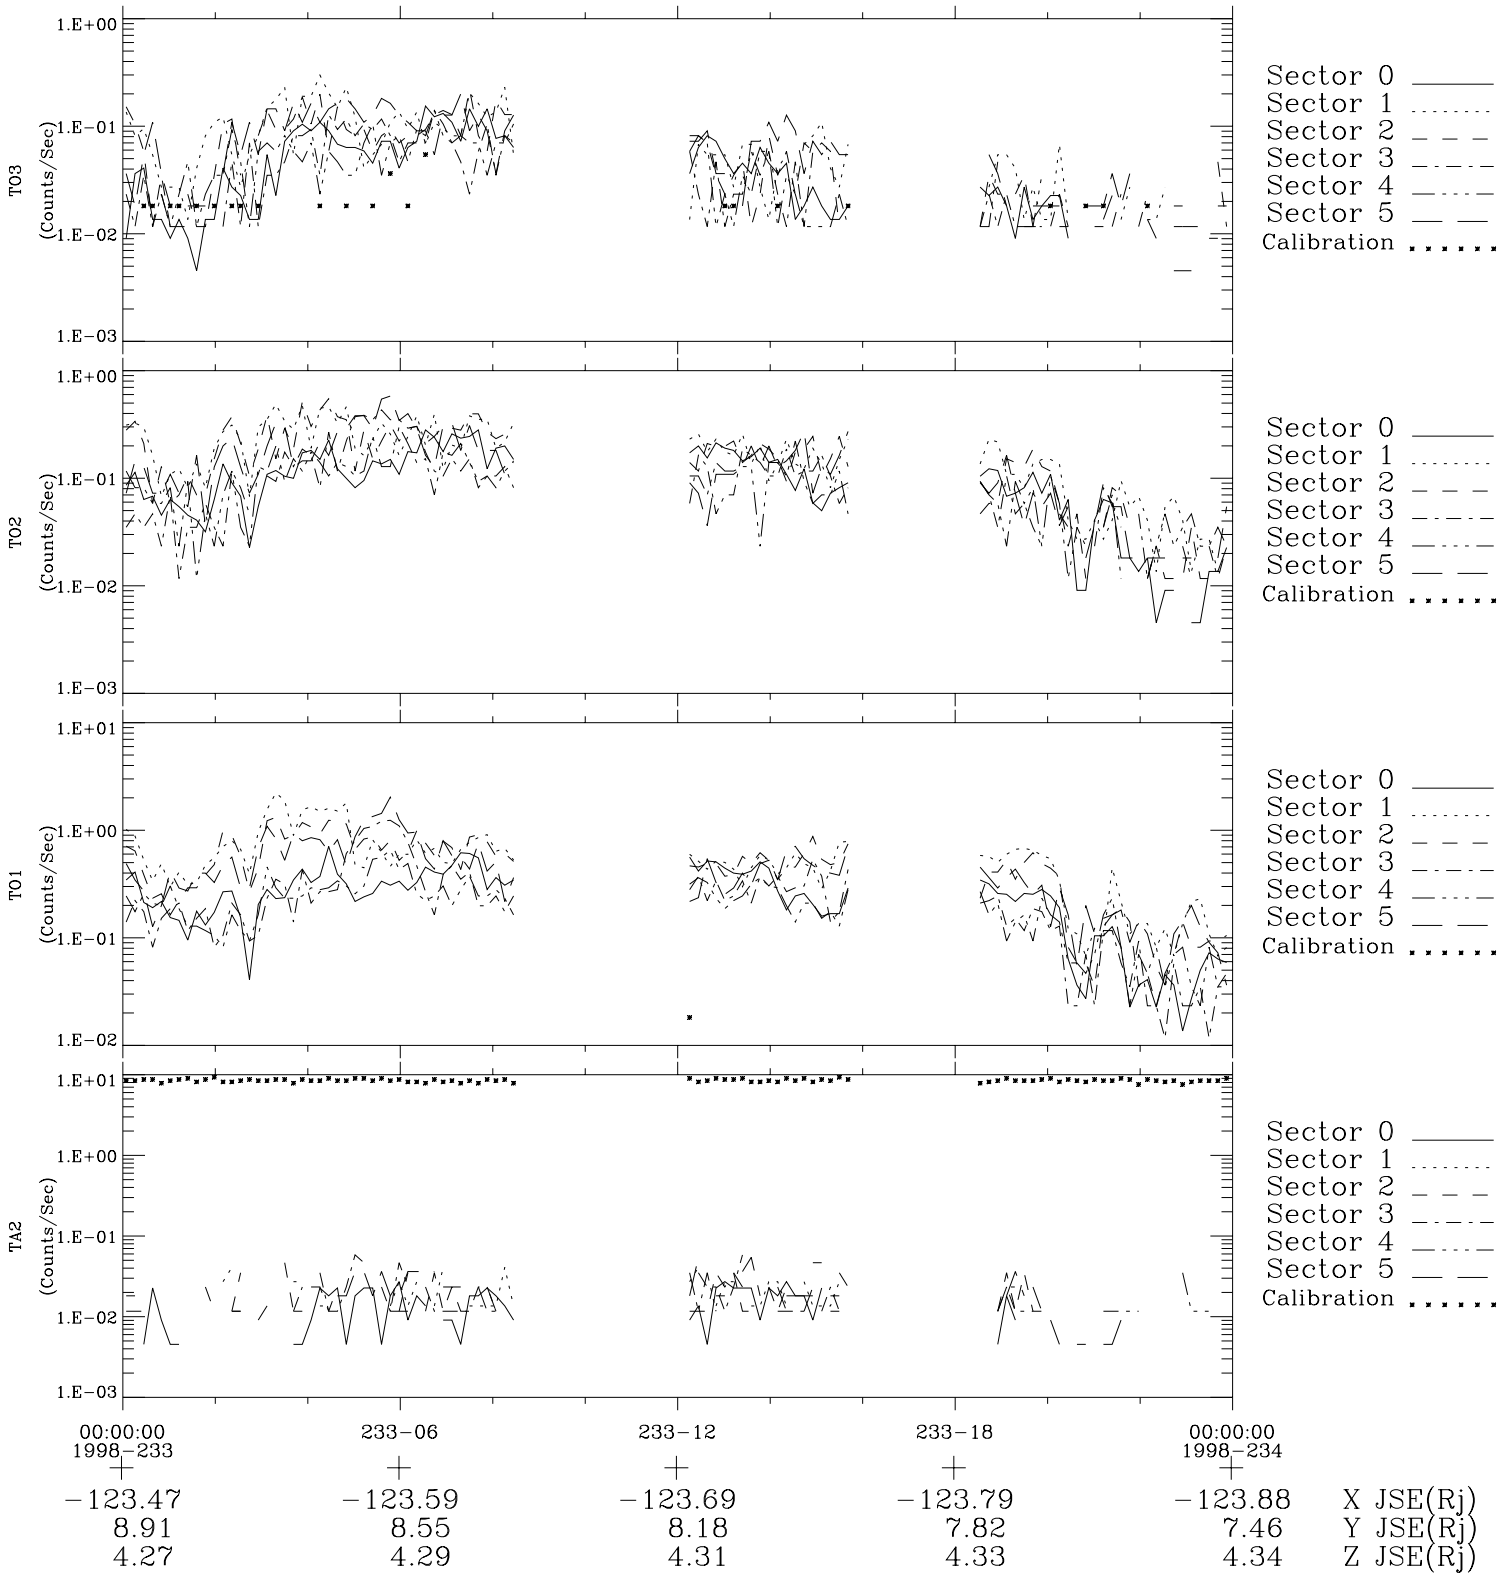

Galileo EPD Real-Time Six-Sector 98233

Software Version: RTLINE_R6 V 1.20
Data Production: 06-03-00
Plot Production: Sun Sep 16 11:46:55 2001

◇ = Jupiter look direction
□ = Corotation look direction