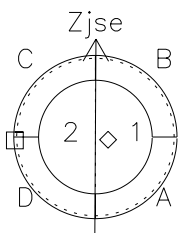

# Galileo EPD Real-Time Six-Sector 98233

Software Version: RTLINE\_R6 V 1.20  
Data Production: 06-03-00  
Plot Production: Sun Sep 16 11:46:55 2001

◇ = Jupiter look direction  
□ = Corotation look direction