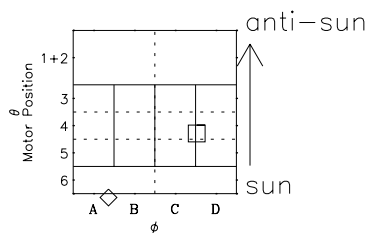

# Galileo EPD Real-Time Six-Sector 98233

Software Version: RTLINE\_R6 V 1.20  
Data Production: 06-03-00  
Plot Production: Sun Sep 16 11:46:55 2001

◇ = Jupiter look direction  
□ = Corotation look direction