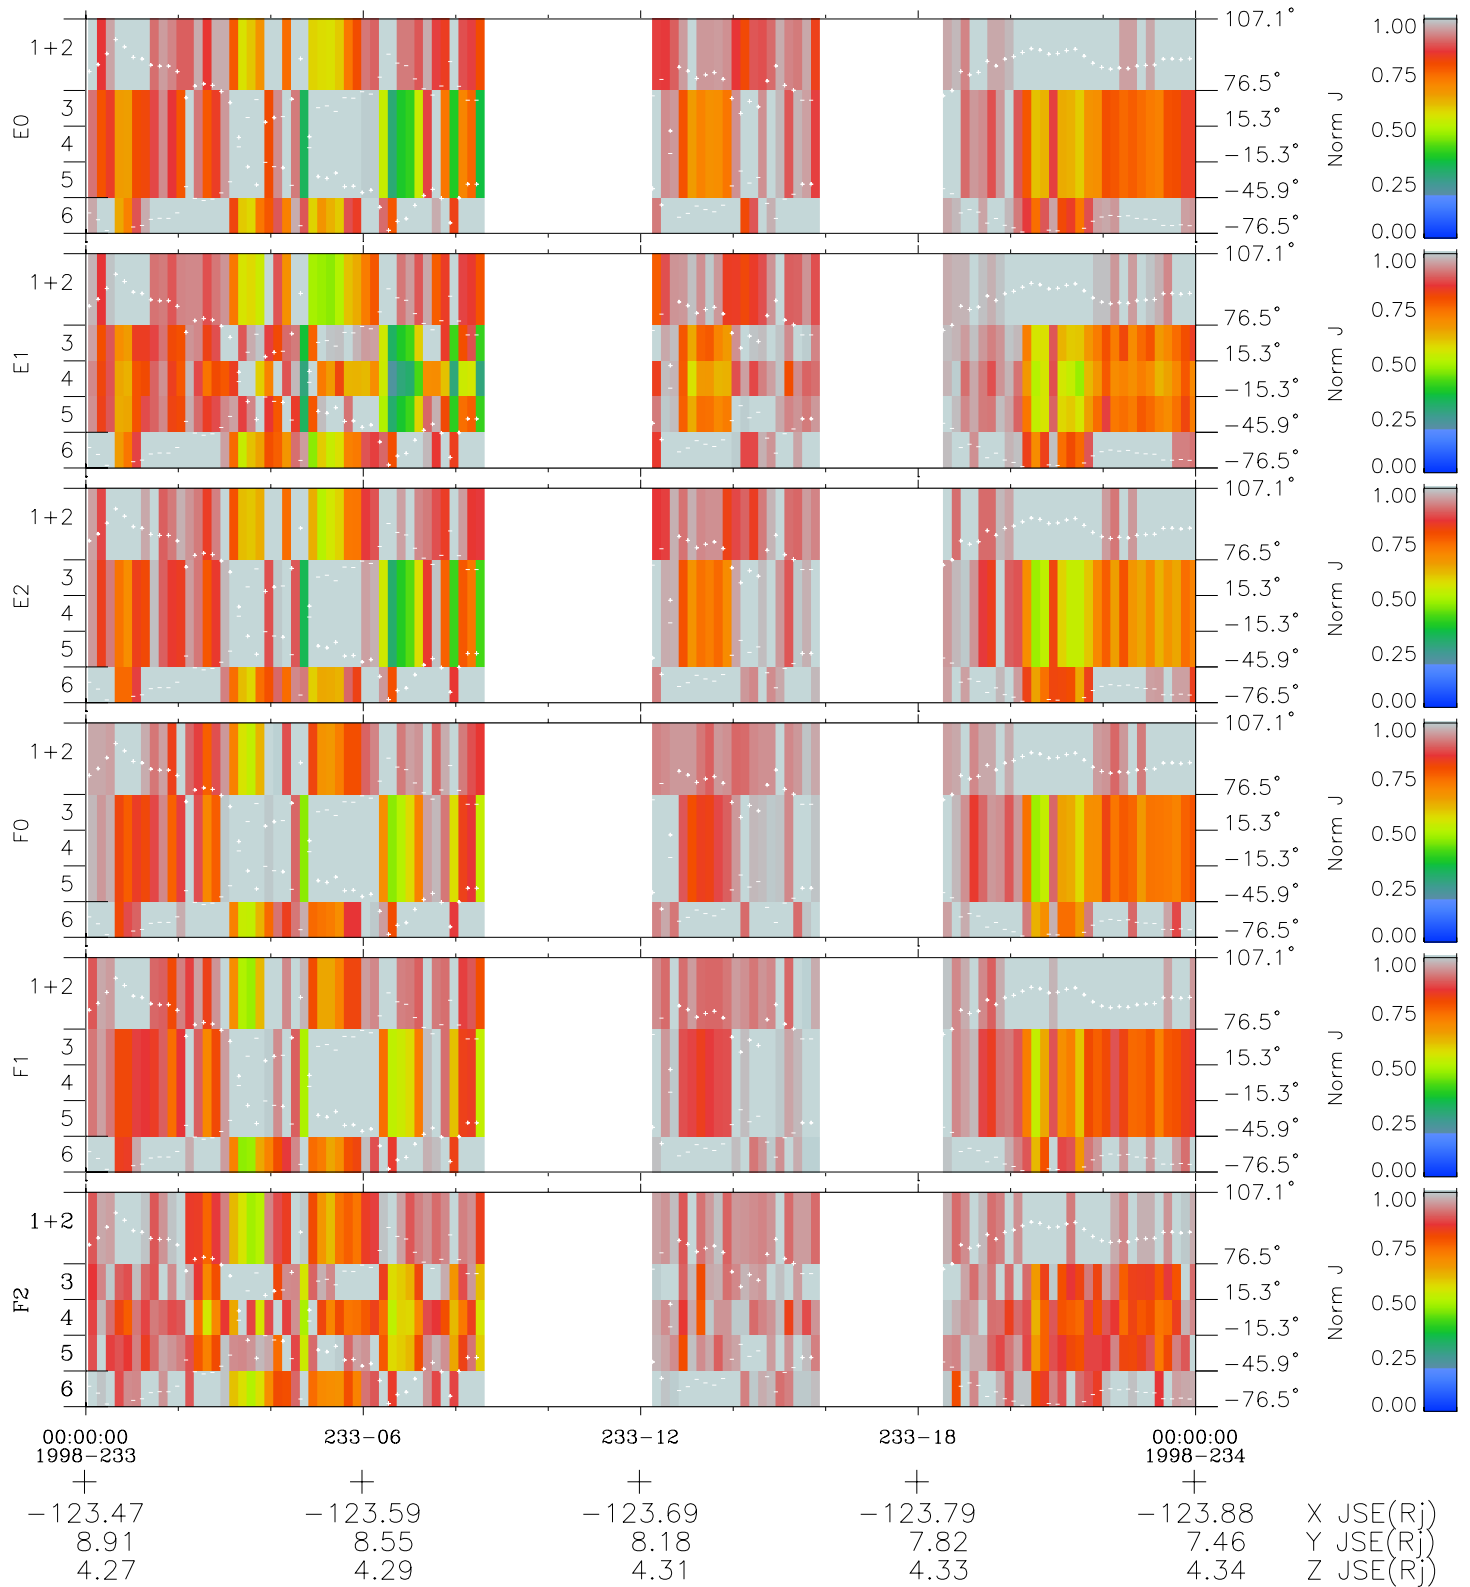

Galileo EPD Real Elevation Anisotropies 98233

Software Version: RTELEV_NORM V 1.20
Data Production: 06-03-00
Plot Production: Sun Sep 16 11:46:19 2001
Color File: wondr3
Geofactor File: 1.1

- ◇ = Jupiter look direction
- = Corotation look direction