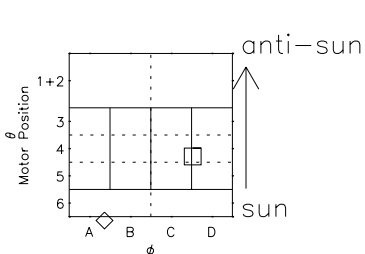

Galileo EPD Real Elevation Anisotropies 98233

Software Version: RTELEV_NORM V 1.20
Data Production: 06-03-00
Plot Production: Sun Sep 16 11:46:19 2001
Color File: wondr3
Geofactor File: 1.1

- ◇ = Jupiter look direction
- = Corotation look direction