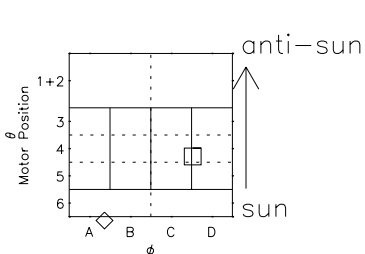

Galileo EPD Real Elevation Anisotropies 98233

Software Version: RTELEV_MEAN V 1.20
Data Production: 06-03-00
Plot Production: Sun Sep 16 11:46:00 2001
Color File: wondr3
Geofactor File: 1.1

- ◇ = Jupiter look direction
- = Corotation look direction