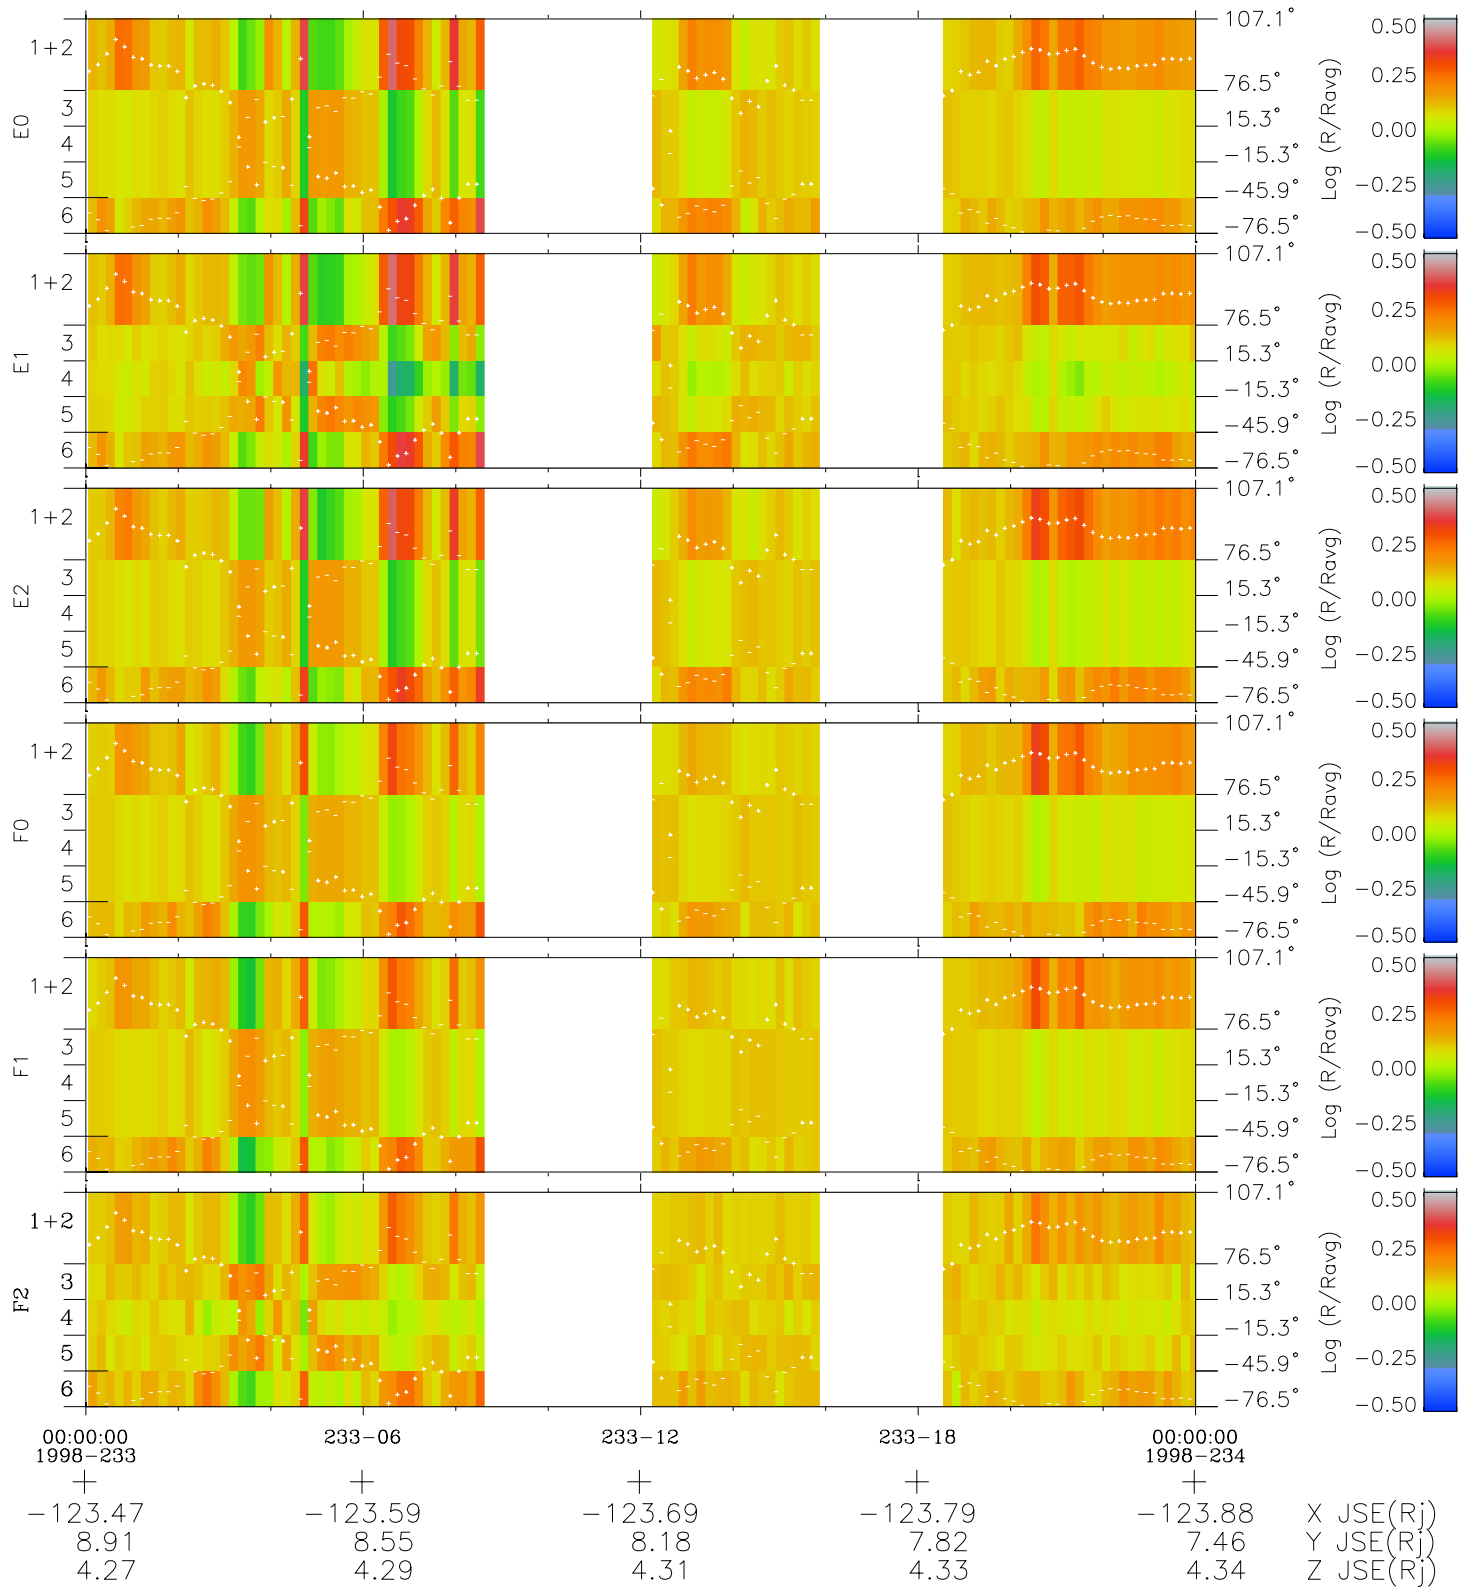

Galileo EPD Real Elevation Anisotropies 98233

Software Version: RTELEV_MEAN V 1.20
Data Production: 06-03-00
Plot Production: Sun Sep 16 11:46:00 2001
Color File: wondr3
Geofactor File: 1.1

- ◇ = Jupiter look direction
- = Corotation look direction