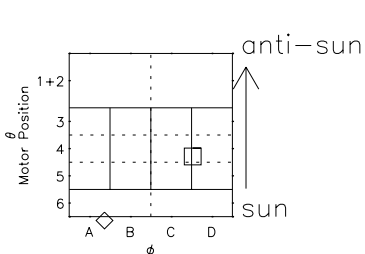

Galileo EPD Real Elevation Anisotropies 98233

Software Version: RTELEV_FLUX V 1.20
Data Production: 06-03-00
Plot Production: Sun Sep 16 11:46:09 2001
Color File: wondr3
Geofactor File: 1.1

- ◇ = Jupiter look direction
- = Corotation look direction