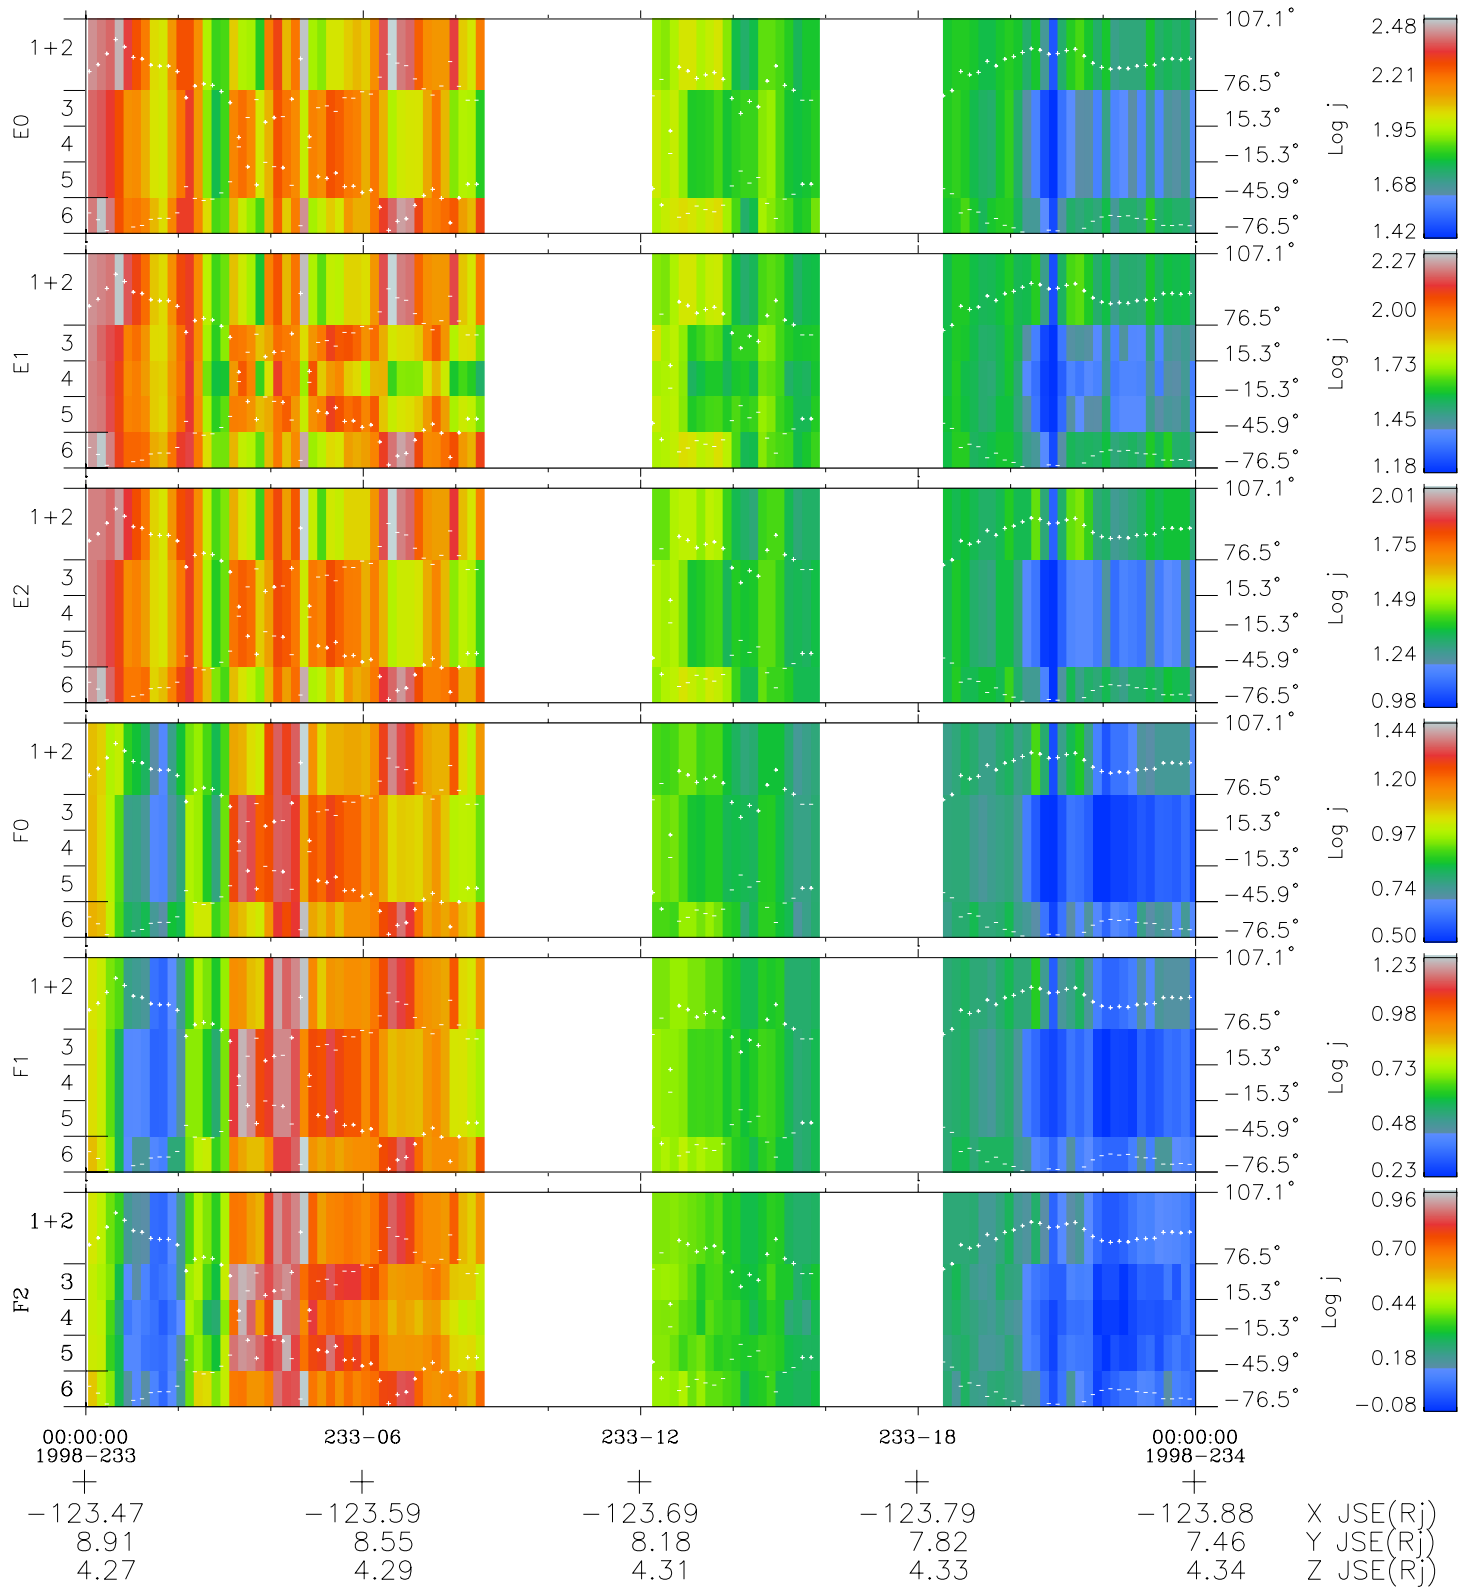

Galileo EPD Real Elevation Anisotropies 98233

Software Version: RTELEV_FLUX V 1.20
Data Production: 06-03-00
Plot Production: Sun Sep 16 11:46:09 2001
Color File: wondr3
Geofactor File: 1.1

- ◇ = Jupiter look direction
- = Corotation look direction