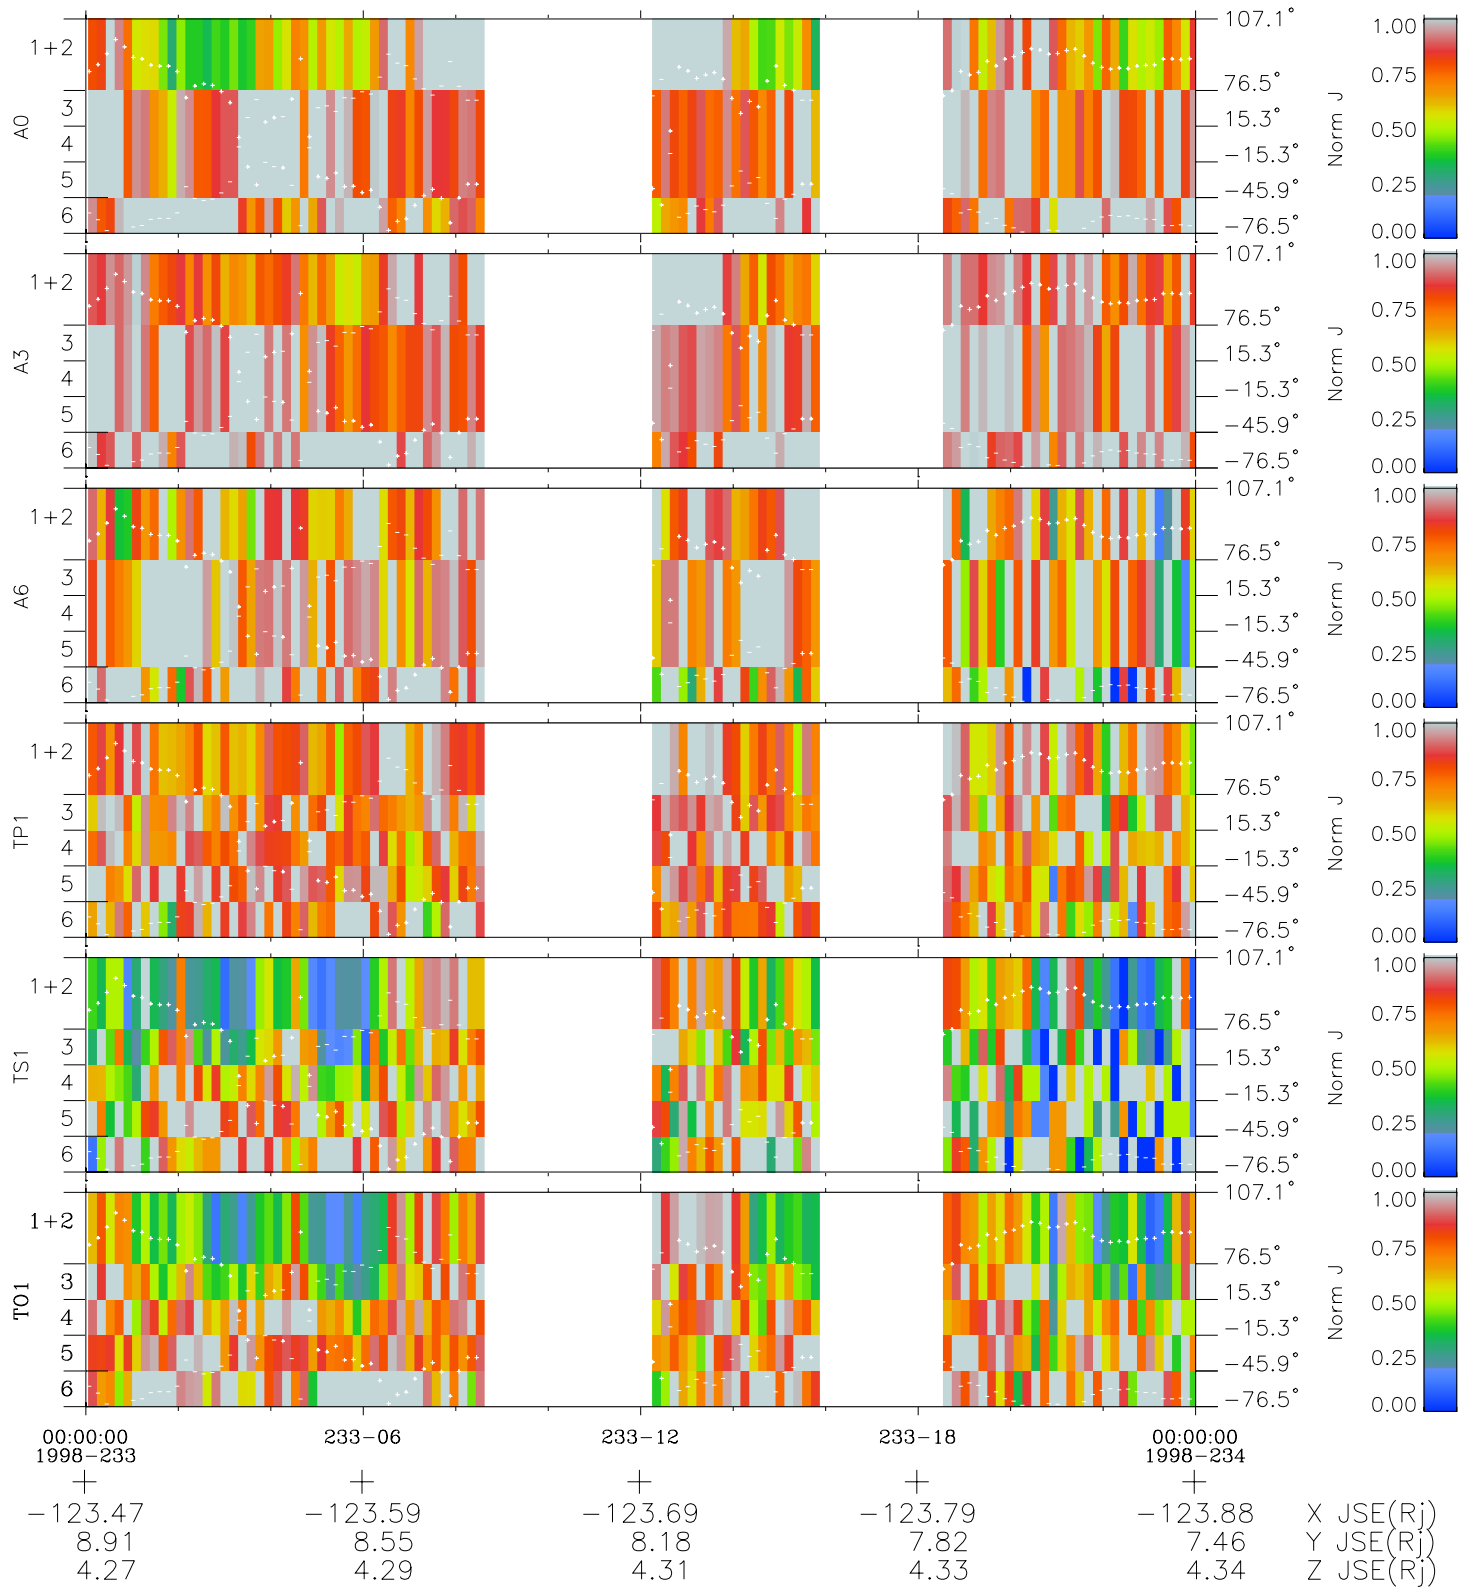

Galileo EPD Real Elevation Anisotropies 98233

Software Version: RTELEV_NORM V 1.20
Data Production: 06-03-00
Plot Production: Sun Sep 16 11:46:14 2001
Color File: wondr3
Geofactor File: 1.1

- ◇ = Jupiter look direction
- = Corotation look direction