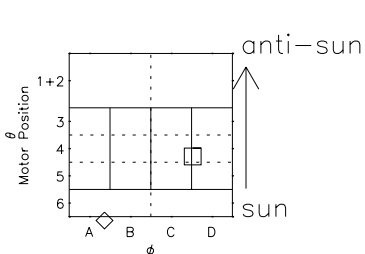

Galileo EPD Real Elevation Anisotropies 98233

Software Version: RTELEV_NORM V 1.20
Data Production: 06-03-00
Plot Production: Sun Sep 16 11:46:14 2001
Color File: wondr3
Geofactor File: 1.1

- ◇ = Jupiter look direction
- = Corotation look direction