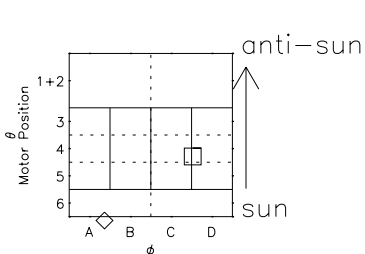

Galileo EPD Real Elevation Anisotropies 98233

Software Version: RTELEV_MEAN V 1.20
Data Production: 06-03-00
Plot Production: Sun Sep 16 11:45:56 2001
Color File: wondr3
Geofactor File: 1.1

- ◇ = Jupiter look direction
- = Corotation look direction