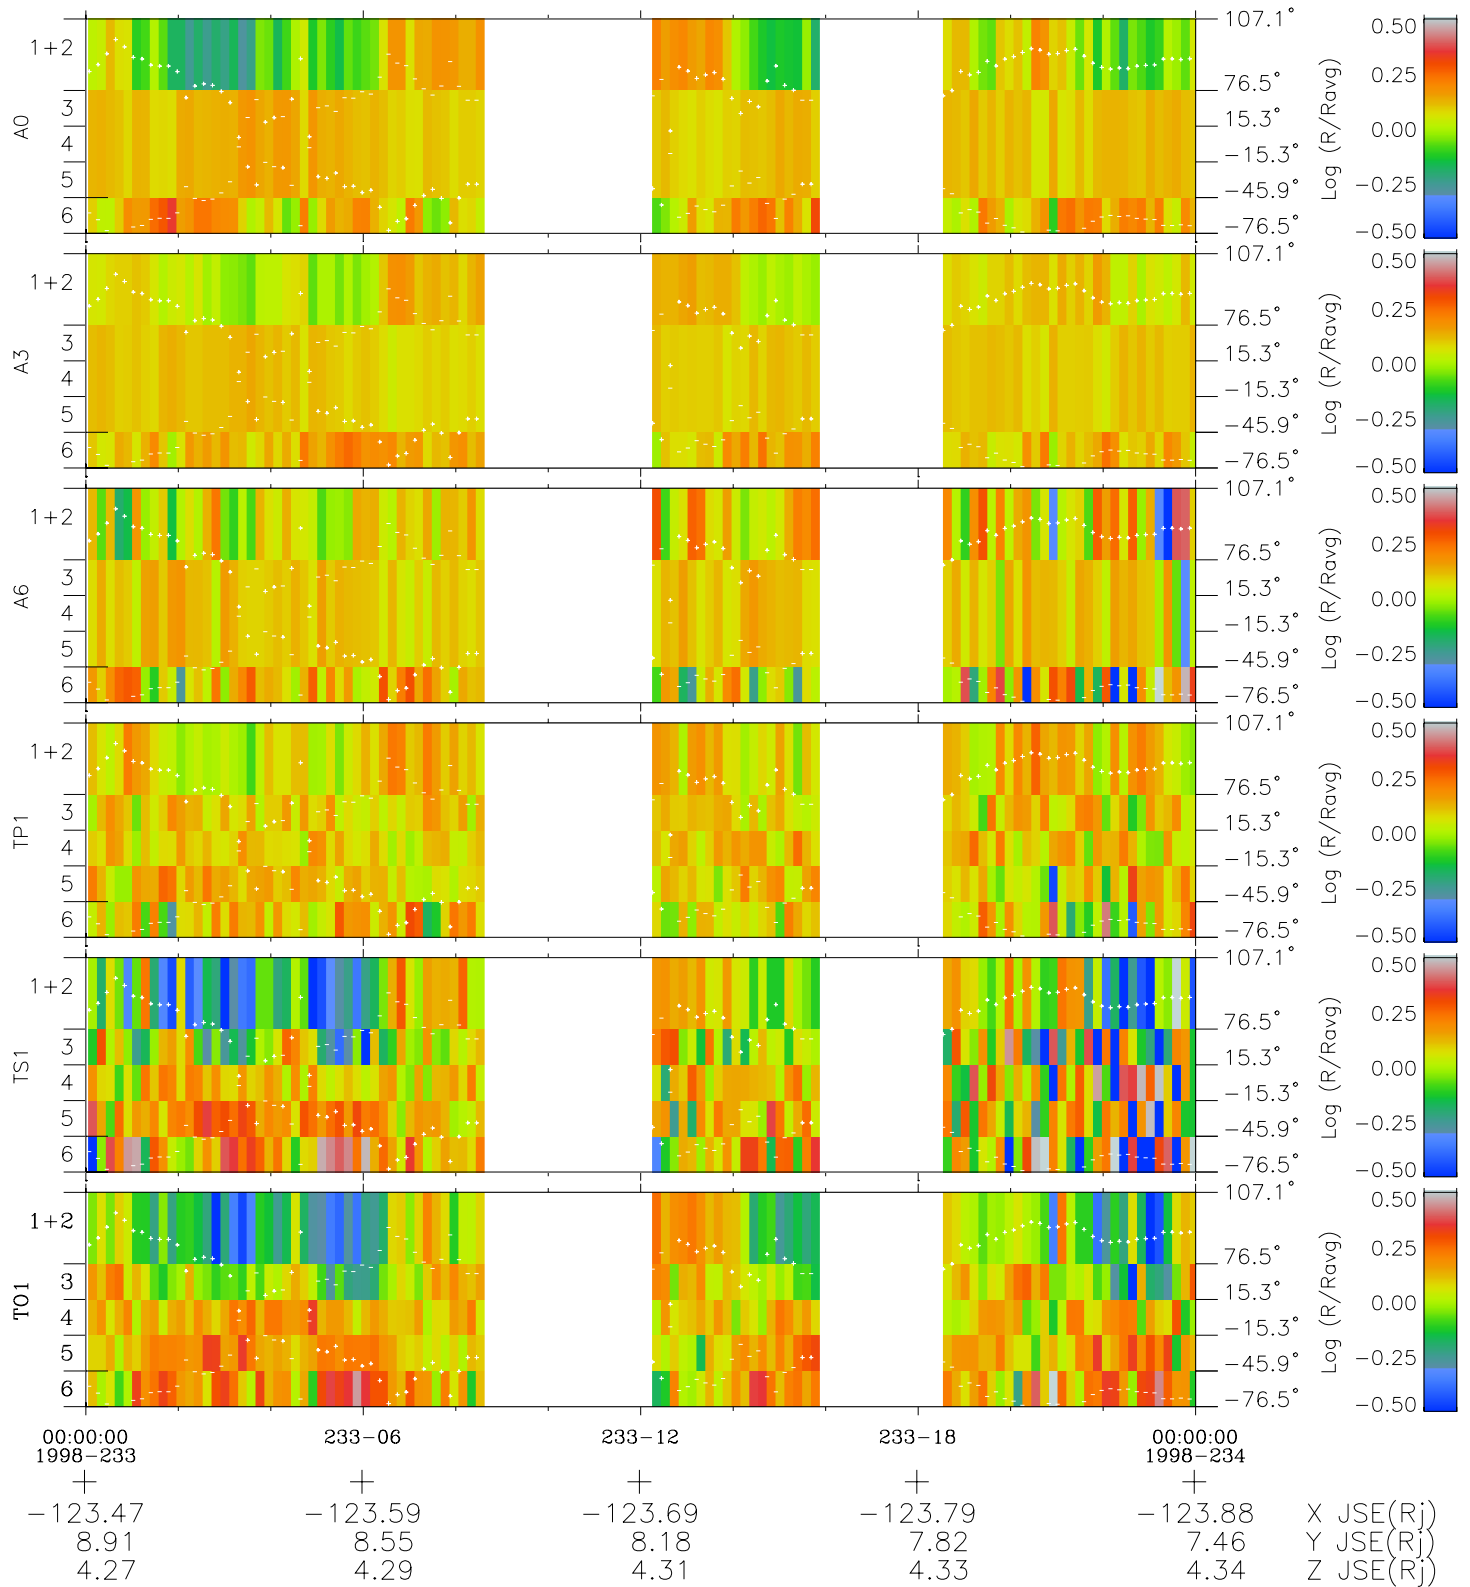

Galileo EPD Real Elevation Anisotropies 98233

Software Version: RTELEV_MEAN V 1.20
Data Production: 06-03-00
Plot Production: Sun Sep 16 11:45:56 2001
Color File: wondr3
Geofactor File: 1.1

- ◇ = Jupiter look direction
- = Corotation look direction