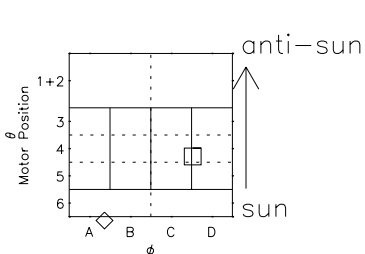

Galileo EPD Real Elevation Anisotropies 98233

Software Version: RTELEV_FLUX V 1.20
Data Production: 06-03-00
Plot Production: Sun Sep 16 11:46:05 2001
Color File: wondr3
Geofactor File: 1.1

- ◇ = Jupiter look direction
- = Corotation look direction