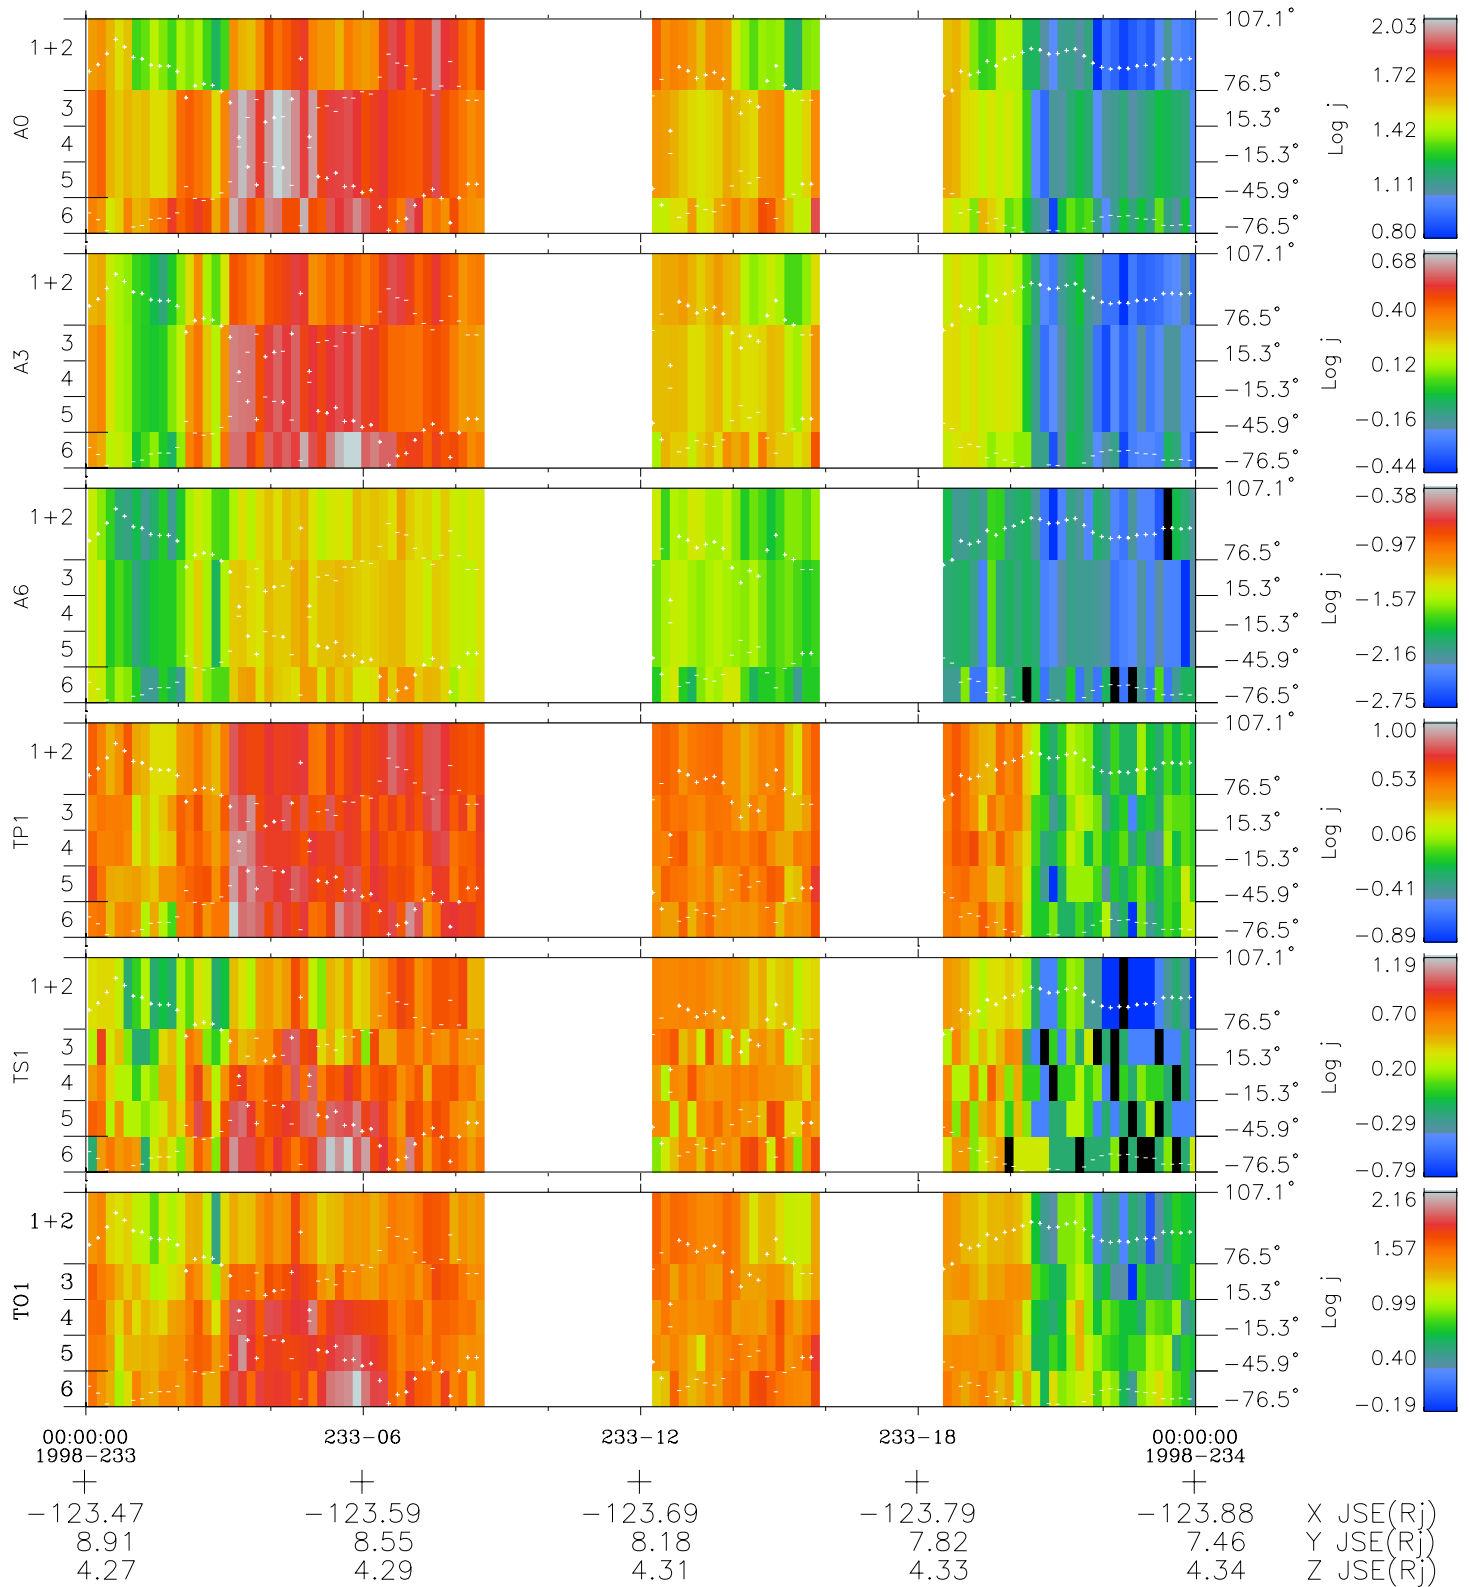

Galileo EPD Real Elevation Anisotropies 98233

Software Version: RTELEV_FLUX V 1.20
Data Production: 06-03-00
Plot Production: Sun Sep 16 11:46:05 2001
Color File: wondr3
Geofactor File: 1.1

- ◇ = Jupiter look direction
- = Corotation look direction