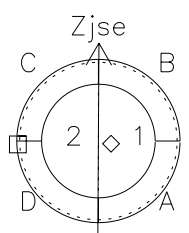

Galileo EPD Real Time Azimuth Anisotropies 98233

Software Version: RTAZIM_NORM V 1.20
 Data Production: 06-03-00
 Plot Production: Sun Sep 16 11:46:44 2001
 Color File: wondr3
 Geofactor File: 1.1

00:00:00 1998-233	233-06	233-12	233-18	00:00:00 1998-234	
+	+	+	+	+	
-123.47	-123.59	-123.69	-123.79	-123.88	X JSE(R _j)
8.91	8.55	8.18	7.82	7.46	Y JSE(R _j)
4.27	4.29	4.31	4.33	4.34	Z JSE(R _j)

- ◇ = Jupiter look direction
- = Corotation look direction