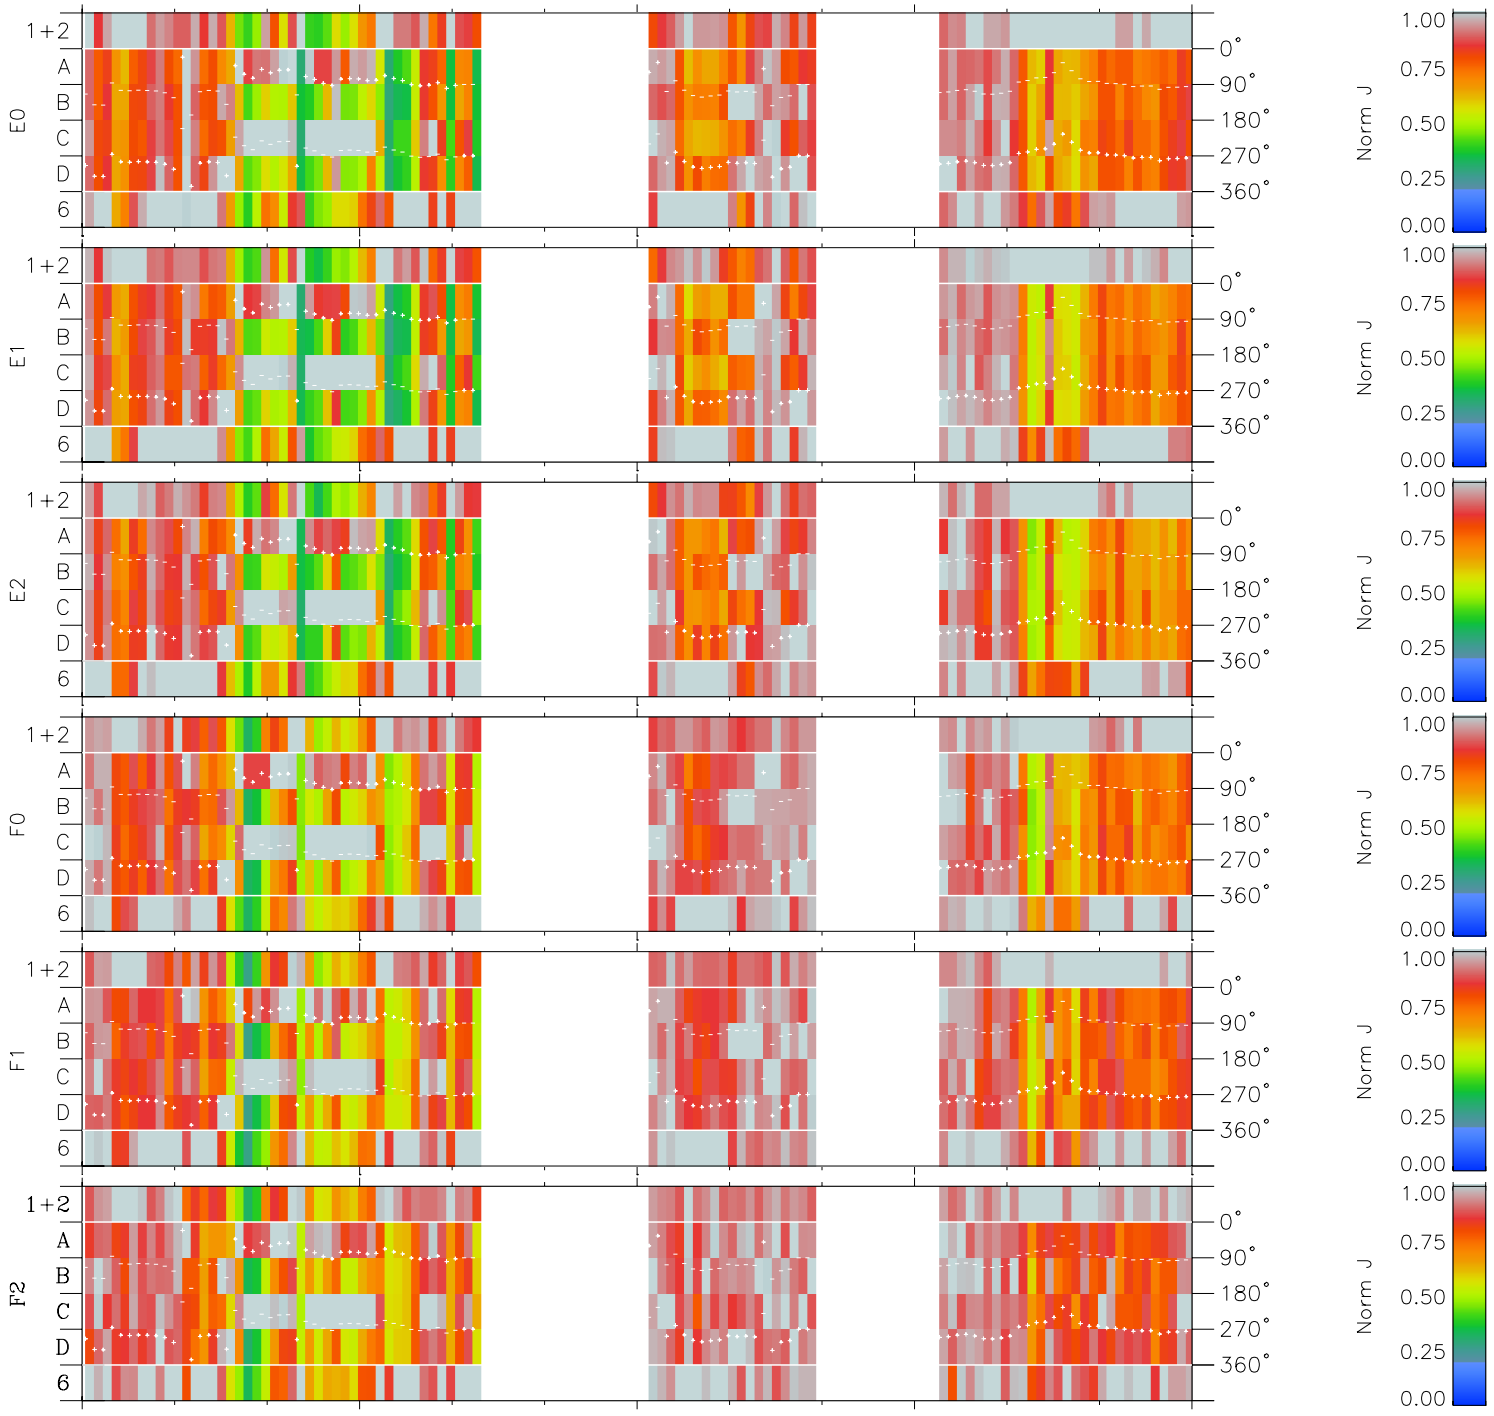

Galileo EPD Real Time Azimuth Anisotropies 98233

Software Version: RTAZIM_NORM V 1.20
 Data Production: 06-03-00
 Plot Production: Sun Sep 16 11:46:44 2001
 Color File: wondr3
 Geofactor File: 1.1

00:00:00 1998-233	233-06	233-12	233-18	00:00:00 1998-234	
+	+	+	+	+	
-123.47	-123.59	-123.69	-123.79	-123.88	X JSE(R _j)
8.91	8.55	8.18	7.82	7.46	Y JSE(R _j)
4.27	4.29	4.31	4.33	4.34	Z JSE(R _j)

- ◇ = Jupiter look direction
- = Corotation look direction